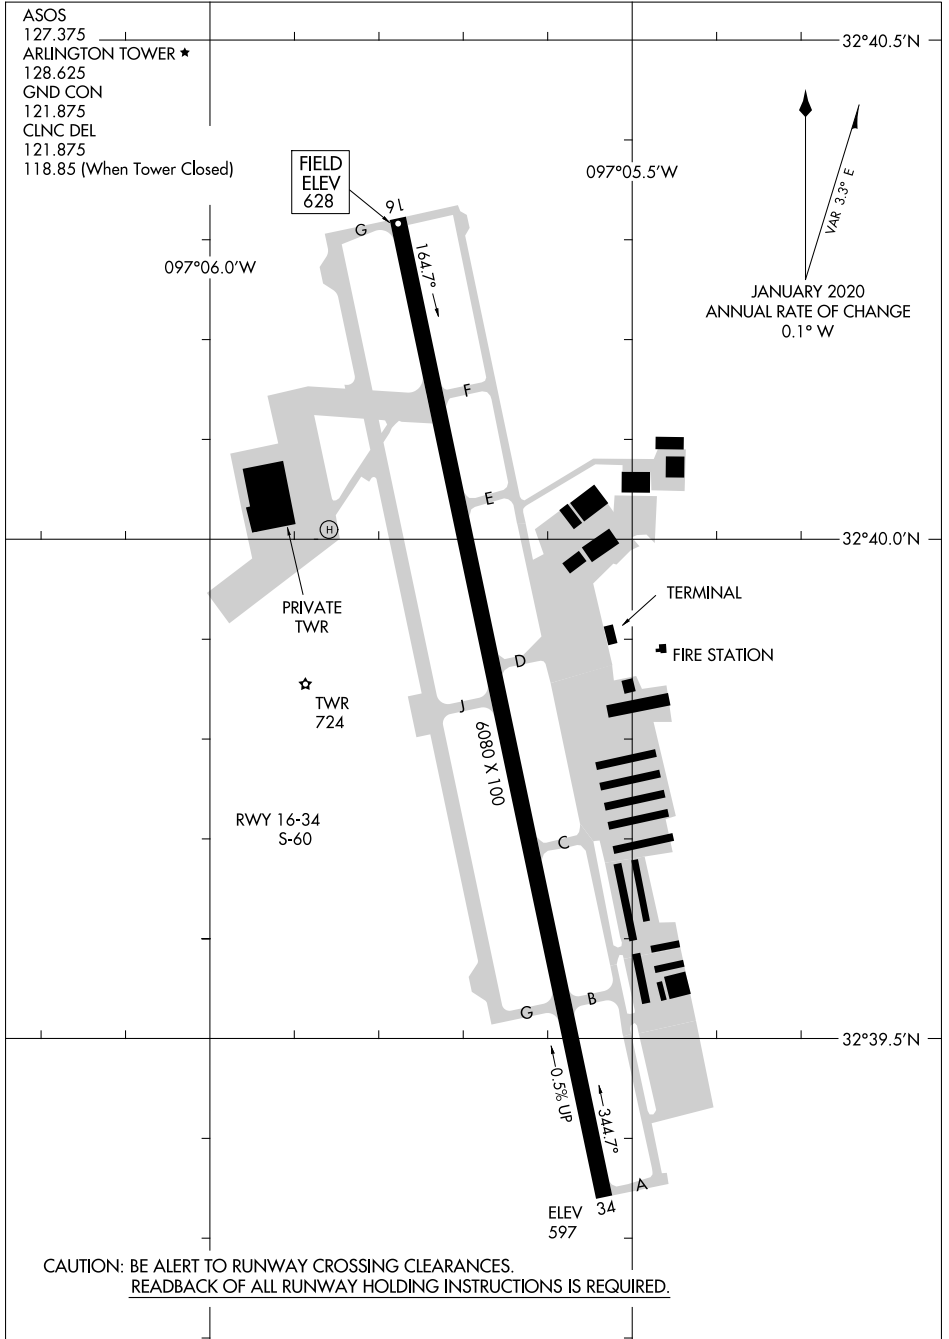

AIRPORT DIAGRAM

AL-5189 (FAA)

ARLINGTON MUNI (GKY)
ARLINGTON, TEXAS

SC-2, 25 FEB 2021 to 25 MAR 2021

SC-2, 25 FEB 2021 to 25 MAR 2021

AIRPORT DIAGRAM

ARLINGTON, TEXAS
ARLINGTON MUNI (GKY)