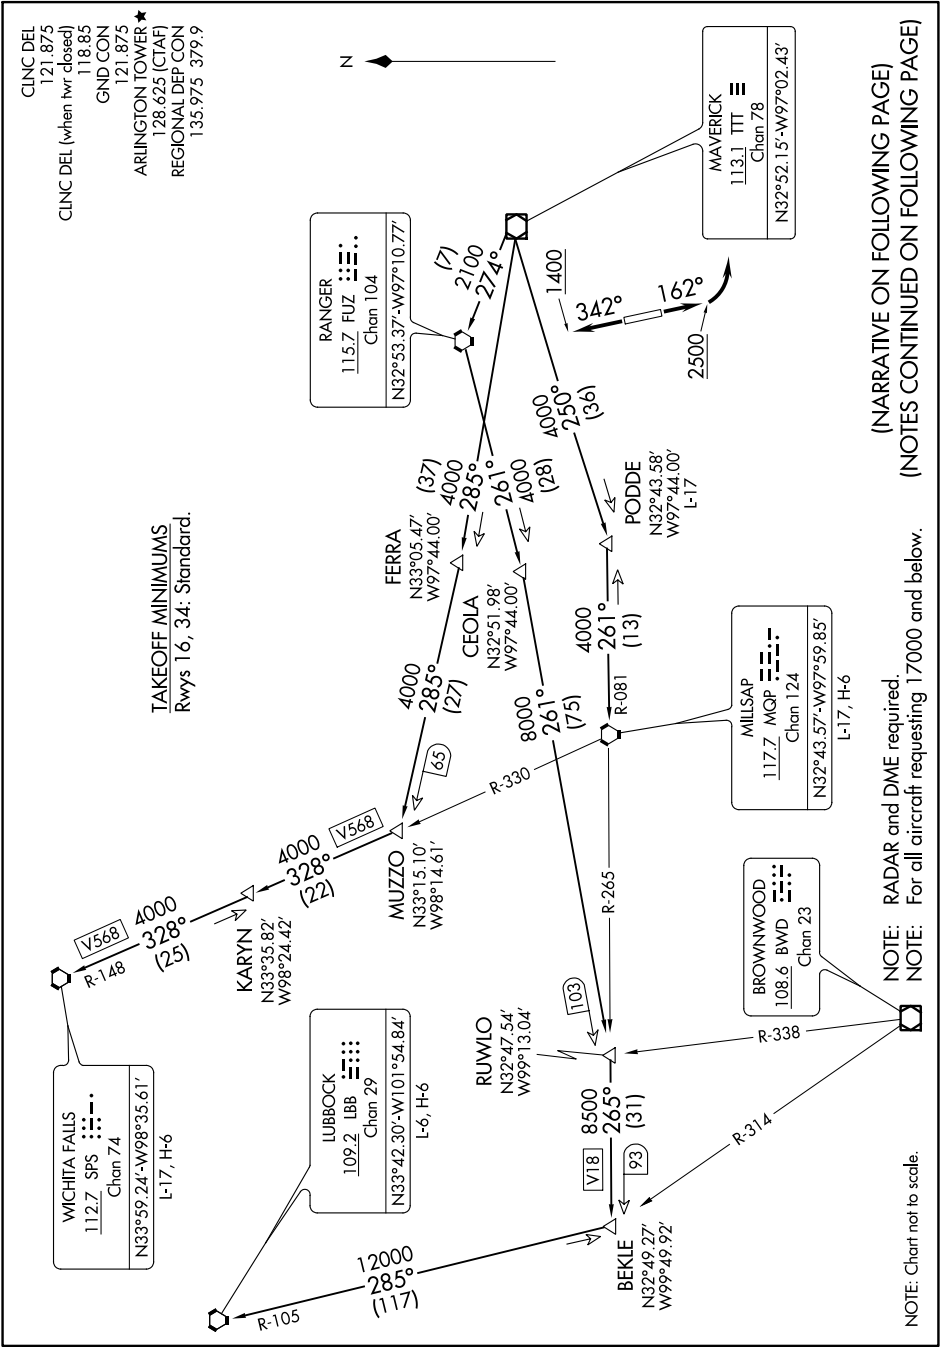

# KINGDOM EIGHT DEPARTURE

SC-2, 25 FEB 2021 to 25 MAR 2021

(NARRATIVE ON FOLLOWING PAGE)  
(NOTES CONTINUED ON FOLLOWING PAGE)

SC-2, 25 FEB 2021 to 25 MAR 2021

# KINGDOM EIGHT DEPARTURE