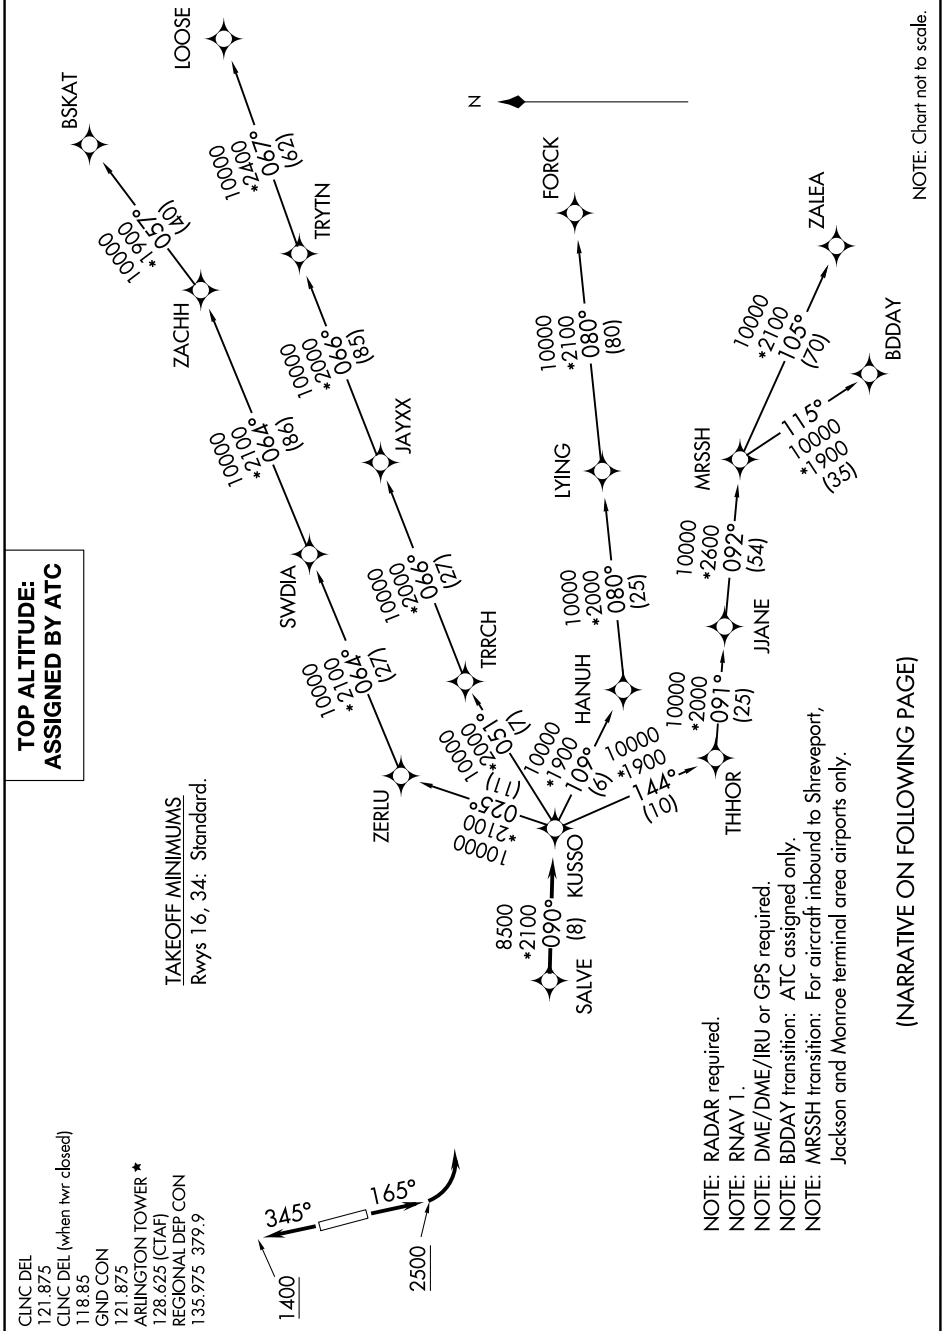

KUSSO SEVEN DEPARTURE (RNAV)

SC-2, 25 FEB 2021 to 25 MAR 2021

TOP ALTITUDE: ASSIGNED BY ATC

CLNC DEL
121.875
CLNC DEL (when hwr closed)
118.85
GND CON
121.875
ARLINGTON TOWER *
128.625 (CTAF)
REGIONAL DEP CON
135.975 379.9

TAKEOFF MINIMUMS
Rwys 16, 34: Standard.

NOTE: Chart not to scale.

KUSSO SEVEN DEPARTURE (RNAV)

(NARRATIVE ON FOLLOWING PAGE)

SC-2, 25 FEB 2021 to 25 MAR 2021

- NOTE: RADAR required.
- NOTE: RNAV 1.
- NOTE: DME/DME/IRU or GPS required.
- NOTE: BDDAY transition: ATC assigned only.
- NOTE: MRSSH transition: For aircraft inbound to Shreveport, Jackson and Monroe terminal area airports only.