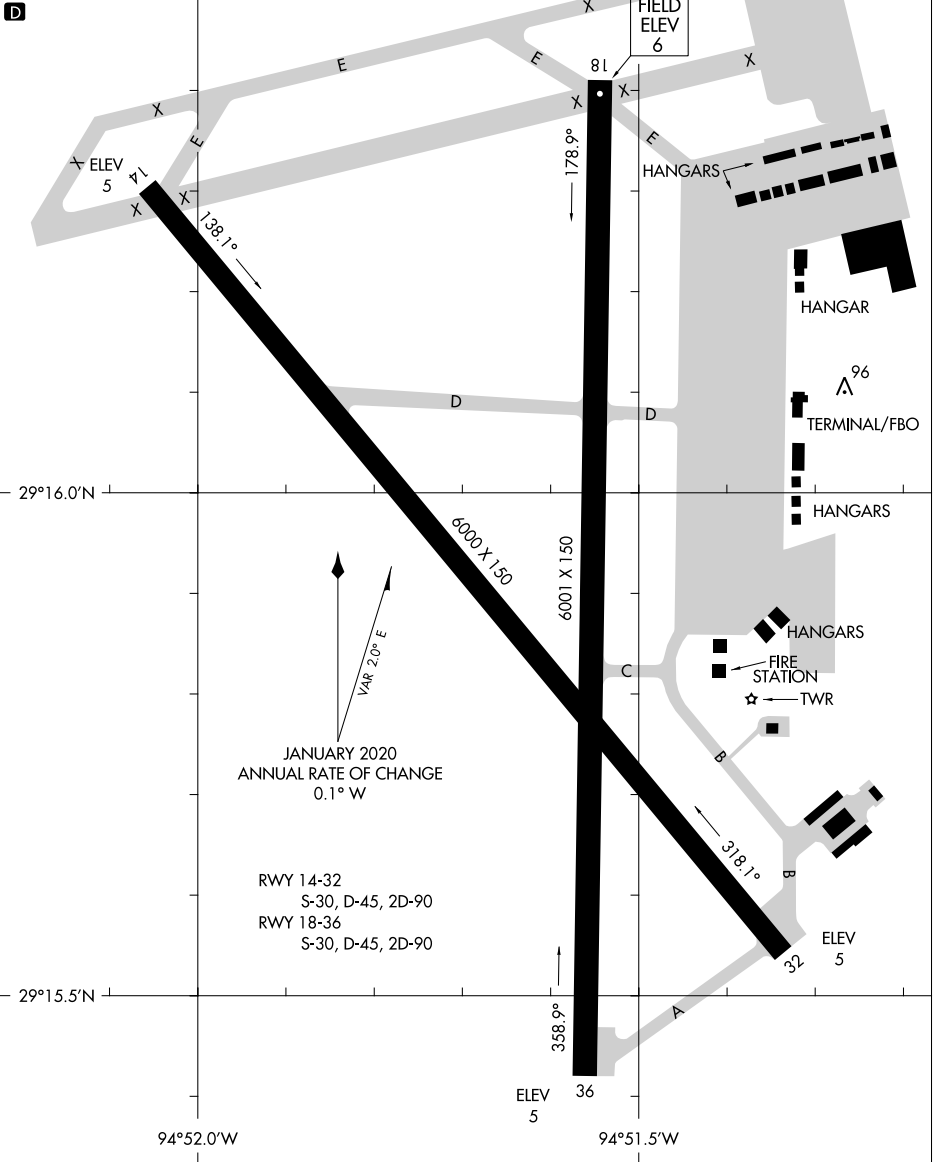

# AIRPORT DIAGRAM

AL-164 (FAA)

SCHOLES INTL AT GALVESTON (GLS)  
GALVESTON, TEXAS

ASOS  
119.275  
GALVESTON TOWER ★  
120.575  
GND CON  
118.625  
CLNC DEL (When Tower Closed)  
135.35 29°16.5'N

CAUTION: BE ALERT TO RUNWAY CROSSING CLEARANCES.  
READBACK OF ALL RUNWAY HOLDING INSTRUCTIONS IS REQUIRED.

SC-5, 25 FEB 2021 to 25 MAR 2021

SC-5, 25 FEB 2021 to 25 MAR 2021

# AIRPORT DIAGRAM

GALVESTON, TEXAS  
SCHOLES INTL AT GALVESTON (GLS)