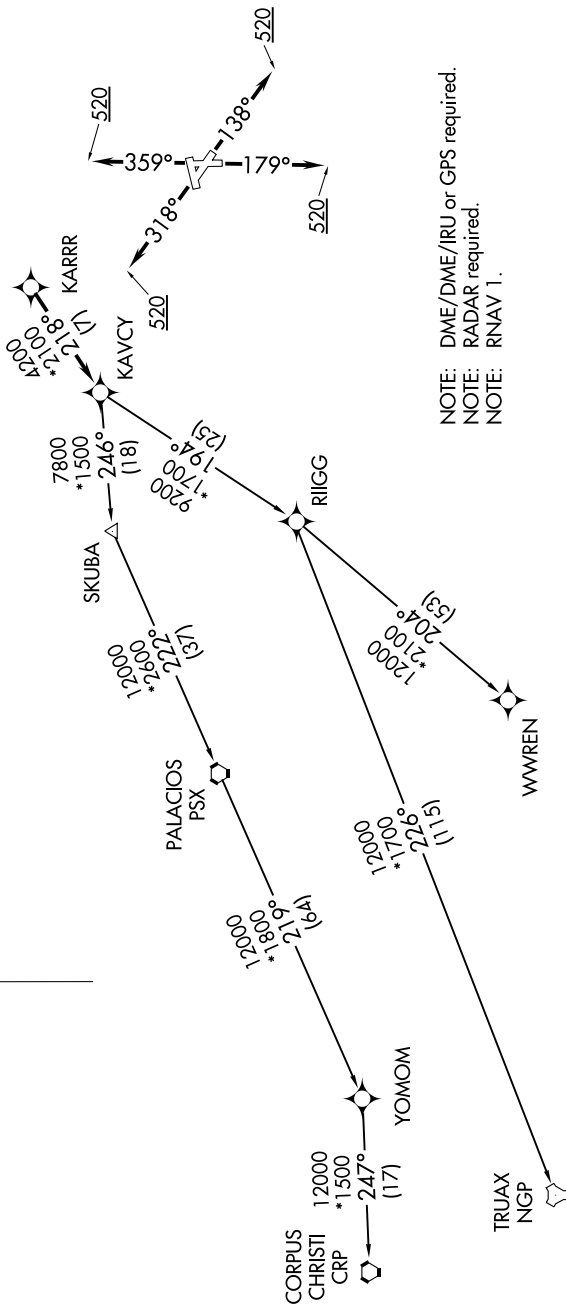

TOP ALTITUDE:  
ASSIGNED BY ATC

TAKEOFF MINIMUMS

Rwys 14, 18, 32, 36: Standard with minimum climb of 500' per NM to 520.

- ASOS 119.275
- CLNC DEL (When twr closed) 135.35
- GND CON 118.625
- GALVESTON TOWER \* 120.575 (CTAF)
- HOUSTON DEP CON 134.45 284.0

NOTE: DME/DME/IRU or GPS required.  
NOTE: RADAR required.  
NOTE: RNAV 1.

(NARRATIVE ON FOLLOWING PAGE)

NOTE: Chart not to scale.