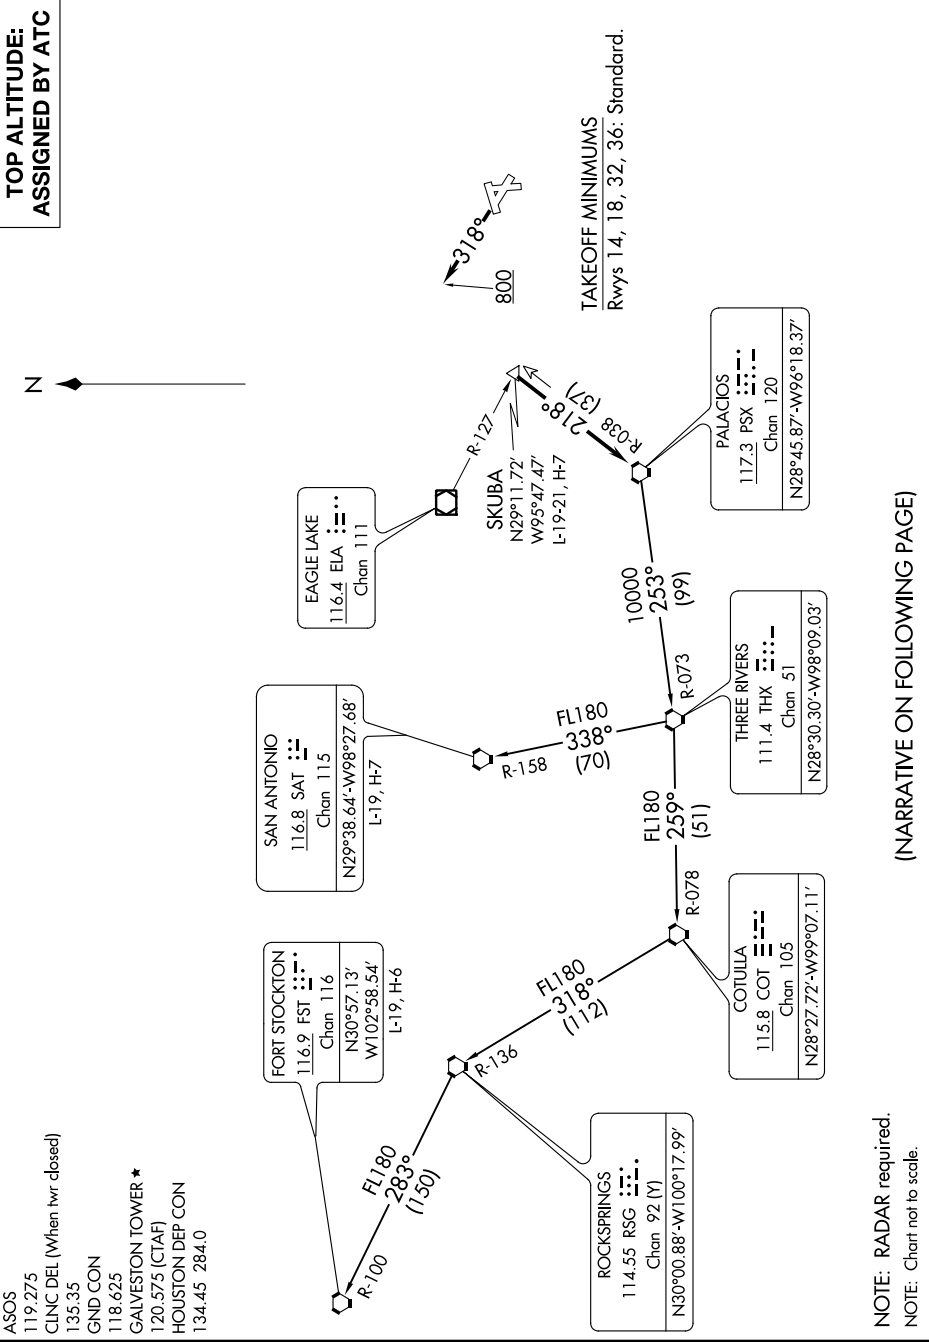

PALACIOS ONE DEPARTURE

AL-164 (FAA)

SCHOLES INTL AT GALVESTON (GLS)

GALVESTON, TEXAS

SC-5, 25 FEB 2021 to 25 MAR 2021

TOP ALTITUDE:
ASSIGNED BY ATC

(NARRATIVE ON FOLLOWING PAGE)

SC-5, 25 FEB 2021 to 25 MAR 2021

PALACIOS ONE DEPARTURE

GALVESTON, TEXAS

SCHOLES INTL AT GALVESTON (GLS)

NOTE: RADAR required.
NOTE: Chart not to scale.