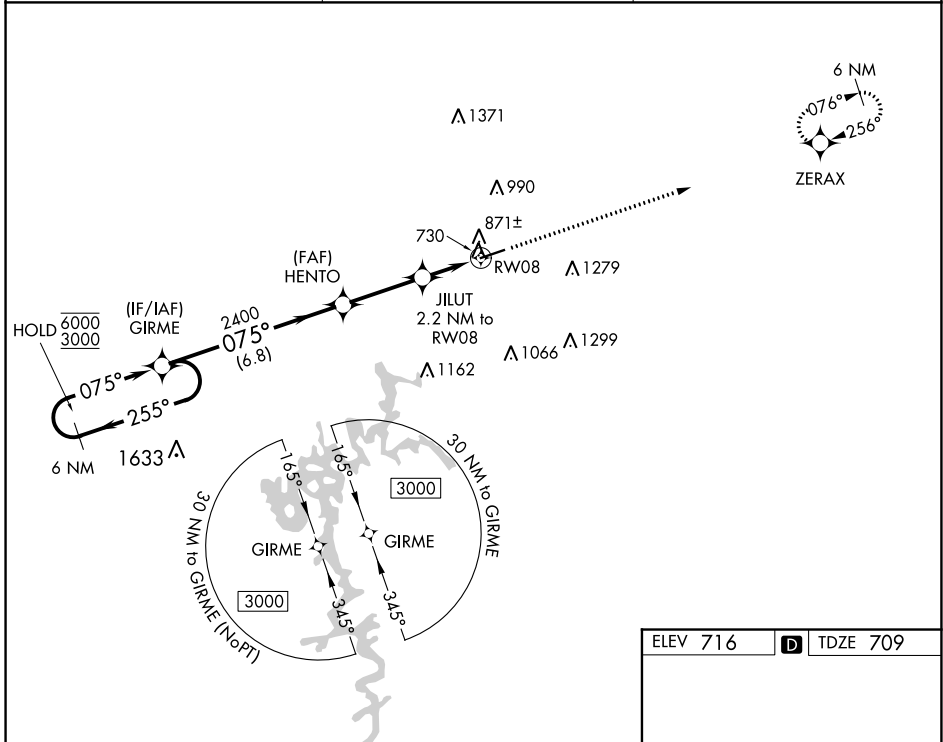

WAAS CH 77607 W08A	APP CRS 075°	Rwy Idg TDZE Apt Elev	5000 709 716
--	------------------------	-----------------------------	---

RNAV (GPS) RWY 8

GLASGOW MUNI (GLW)

RNP APCH.	MISSED APPROACH: Climb to 3000 direct ZERAX and hold.
-----------	---

AWOS-3 118.525	MEMPHIS CENTER 132.9 290.3	UNICOM 122.8 (CTAF) 1
--------------------------	--------------------------------------	--

SE-1, 25 FEB 2021 to 25 MAR 2021

SE-1, 25 FEB 2021 to 25 MAR 2021

ELEV 716	D TDZE 709
----------	-------------------

CATEGORY	A	B	C	D
LPV DA	971-1		262 (300-1)	
RNAV/VNAV DA	1125-1 3/8		416 (500-1 3/8)	
RNAV MDA	1140-1	431 (500-1)	1140-1 1/4	431 (500-1 1/4)