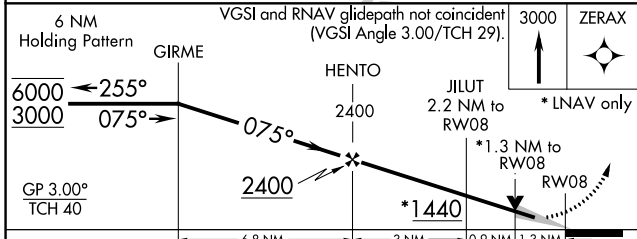

WAAS CH 77607 W08A	APP CRS 075°	Rwy Idg TDZE Apt Elev	5000 709 716

RNAV (GPS) RWY 8

GLASGOW MUNI (GLW)

RNP APCH.	MISSED APPROACH: Climb to 3000 direct ZERAX and hold.

AWOS-3 118.525	MEMPHIS CENTER 132.9 290.3	UNICOM 122.8 (CTAF) 1

SE-1, 25 FEB 2021 to 25 MAR 2021

SE-1, 25 FEB 2021 to 25 MAR 2021

ELEV 716	D TDZE 709

CATEGORY	A	B	C	D
LPV DA	971-1		262 (300-1)	
RNAV/VNAV DA	1125-1 3/8		416 (500-1 3/8)	
RNAV MDA	1140-1	431 (500-1)	1140-1 1/4	431 (500-1 1/4)