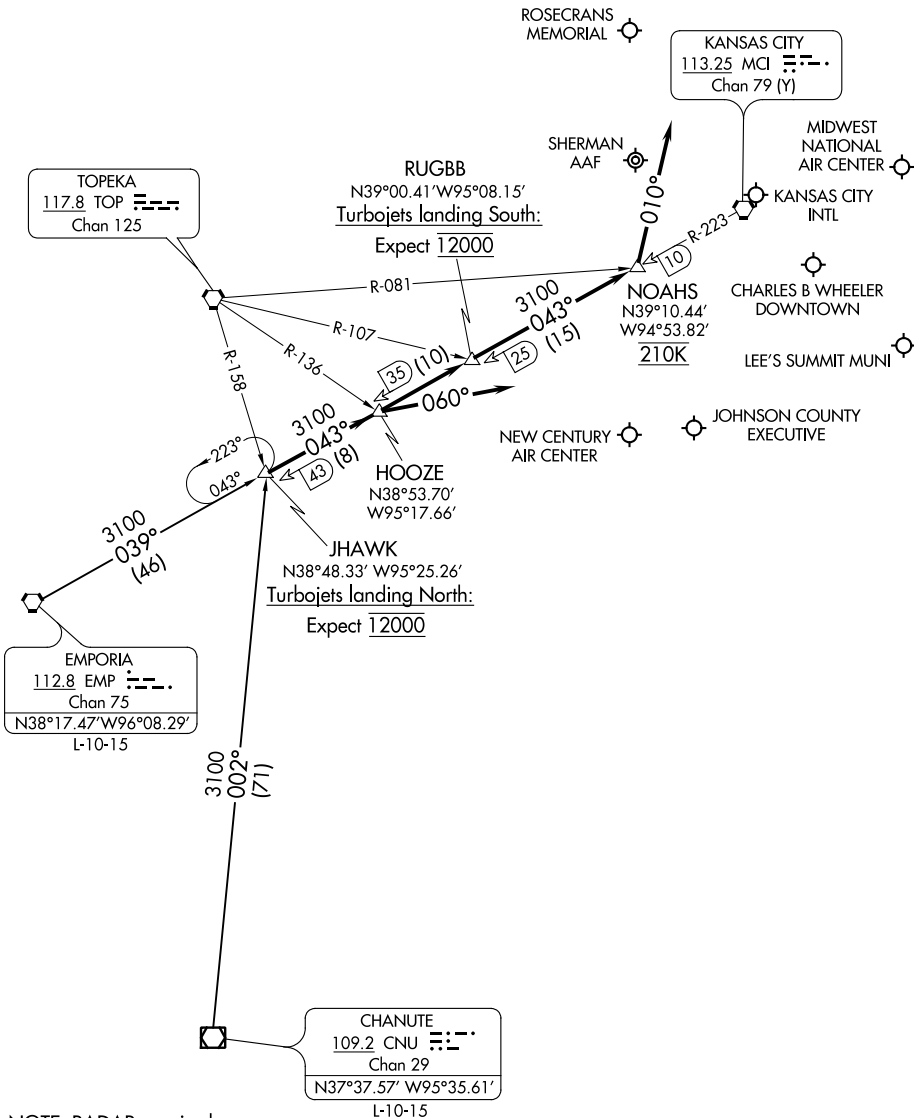

# JHAWK SIX ARRIVAL

AL-780 (FAA)

KANSAS CITY, MISSOURI

MCI D-ATIS  
 128.375  
 KANSAS CITY APP CON  
 120.95 318.1

NC-3, 25 FEB 2021 to 25 MAR 2021

NC-3, 25 FEB 2021 to 25 MAR 2021

NOTE: RADAR required.

NOTE: Chart not to scale.

(NARRATIVE ON FOLLOWING PAGE)