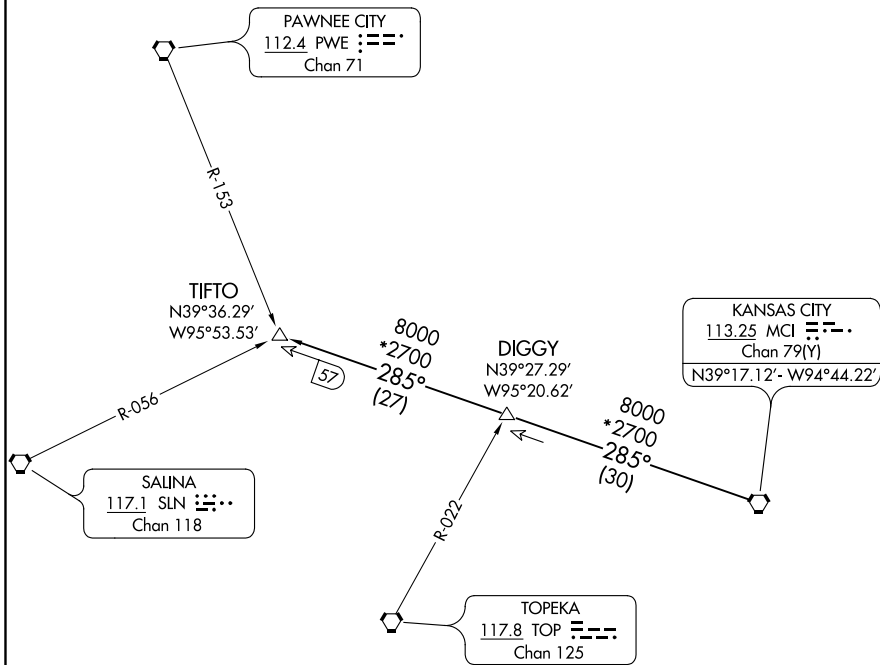

(TIFTO6.MCI) 20142
TIFTO SIX DEPARTURE

AL-9229 (FAA)

MIDWEST NATIONAL AIR CENTER (GPH)
 MOSBY, MISSOURI

CLNC DEL 118.2
 KANSAS CITY DEP CON 118.4 307.35

NC-3, 25 FEB 2021 to 25 MAR 2021

NC-3, 25 FEB 2021 to 25 MAR 2021

NOTE: RADAR required.

TAKEOFF MINIMUMS
 Rwy 18, 36: Standard.

NOTE: Chart not to scale

DEPARTURE ROUTE DESCRIPTION

TAKEOFF ALL RUNWAYS: Climb on assigned heading for RADAR vectors to appropriate route. Expect filed altitude 10 minutes after departure.

TIFTO TRANSITION (TIFTO6.TIFTO): From over MCI VORTAC on MCI R-285 to TIFTO.

TIFTO SIX DEPARTURE
 (TIFTO6.MCI) 01FEB18

MOSBY, MISSOURI
 MIDWEST NATIONAL AIR CENTER (GPH)