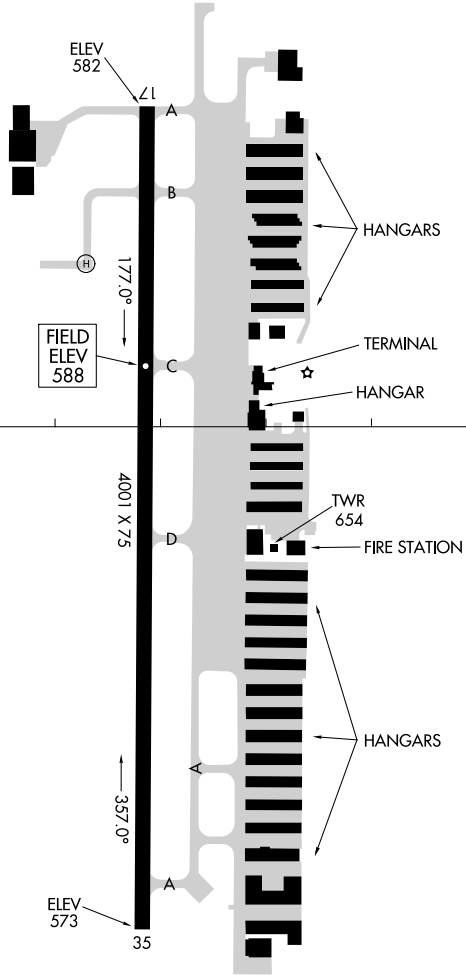

AIRPORT DIAGRAM

AL-9209 (FAA)

GRAND PRAIRIE MUNI (GPM)

GRAND PRAIRIE, TX

AWOS-3P
 118.475
 GRAND PRAIRIE TOWER ★
 128.55
 GND CON
 121.15

32°42.0'N

△ 745±

RWY 17-35
S-30

CAUTION: BE ALERT TO RUNWAY CROSSING CLEARANCES.
 READBACK OF ALL RUNWAY HOLDING INSTRUCTIONS IS REQUIRED.

32°41.5'N

97°03.0'W

97°02.5'W

AIRPORT DIAGRAM

GRAND PRAIRIE, TX
GRAND PRAIRIE MUNI (GPM)

SC-2, 25 FEB 2021 to 25 MAR 2021