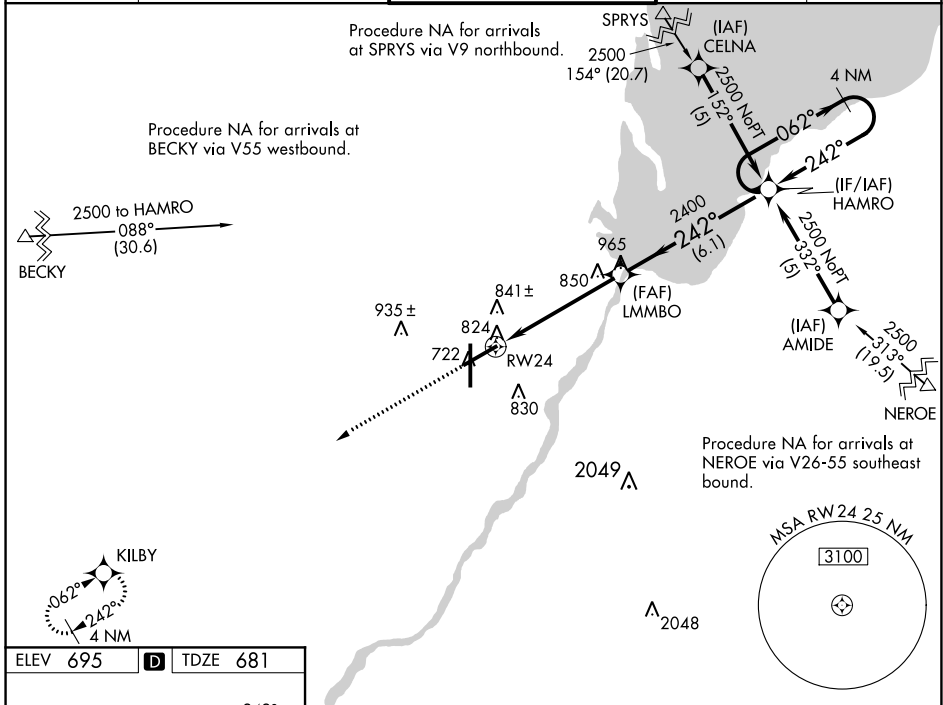

WAAS CH 99515 W24A	APP CRS 242°	Rwy Idg TDZE Apt Elev	7699 681 695
--	------------------------	-----------------------------	---

RNAV (GPS) RWY 24

GREEN BAY-AUSTIN STRAUBEL INTL (G.R.B)

ASR For uncompensated Baro-VNAV systems, LNAV/VNAV NA below -16° C (4° F) or above 47°C (116°F). DME/DME RNP-0.3 NA.

MISSED APPROACH: Climb to 2500 direct KILBY and hold.

ATIS 124.1	GREEN BAY APP CON * 119.4 338.2	GREEN BAY TOWER * 118.7 (CTAF) 257.8	GND CON 121.9	CLNC DEL 121.75
----------------------	---	--	-------------------------	---------------------------

ELEV 695	D	TDZE 681
----------	----------	----------

CATEGORY	A	B	C	D
LPV DA	970-1		289 (300-1)	
LNAV/VNAV DA	1143-1½		462 (500-1½)	
LNAV MDA	1100-1	419 (500-1)	1100-1¼	419 (500-1¼)
CIRCLING	1200-1	505 (600-1)	1200-1½ 505 (600-1½)	1260-2 565 (600-2)

EC-3, 25 FEB 2021 to 25 MAR 2021

EC-3, 25 FEB 2021 to 25 MAR 2021