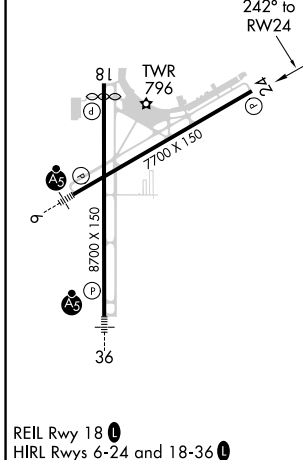

MISSED APPROACH: Climb to 2500 direct KILBY and hold.

ATIS 124.1	GREEN BAY APP CON * 119.4 338.2	GREEN BAY TOWER * 118.7 (CTAF) 257.8	GND CON 121.9	CLNC DEL 121.75
----------------------	---	--	-------------------------	---------------------------

ELEV 695	D	TDZE 681
----------	----------	----------

CATEGORY	A	B	C	D
LPV DA	970-1		289 (300-1)	
LNAV/VNAV DA	1143-1½		462 (500-1½)	
LNAV MDA	1100-1	419 (500-1)	1100-1¼	419 (500-1¼)
CIRCLING	1200-1	505 (600-1)	1200-1½ 505 (600-1½)	1260-2 565 (600-2)