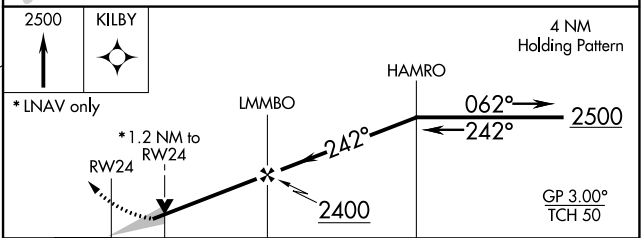

CATEGORY	A	B	C	D
LPV DA	970-1		289 (300-1)	
LNAV/VNAV DA	1143-1½		462 (500-1½)	
LNAV MDA	1100-1	419 (500-1)	1100-1¼	419 (500-1¼)
CIRCLING	1200-1	505 (600-1)	1200-1½ 505 (600-1½)	1260-2 565 (600-2)

EC-3, 25 FEB 2021 to 25 MAR 2021

EC-3, 25 FEB 2021 to 25 MAR 2021