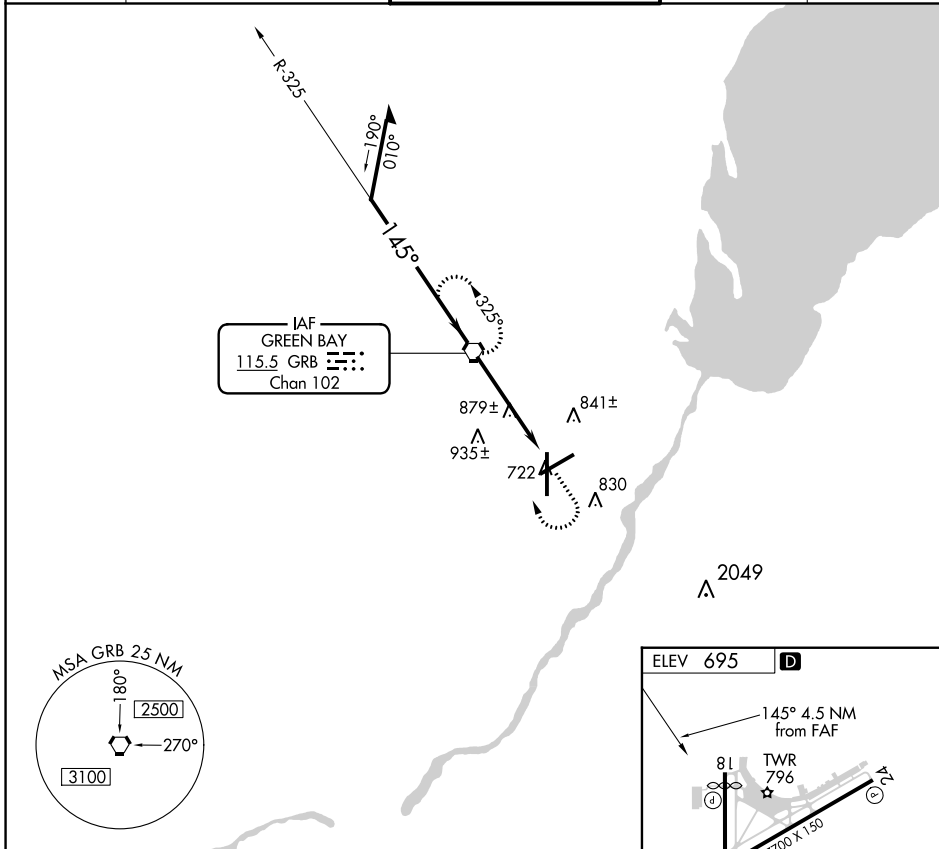

VORTAC GRB 115.5 Chan 102	APP CRS 145°	Rwy Idg TDZE Arprt Elev	N/A N/A 695
---	------------------------	-------------------------------	--

VOR-A

GREEN BAY-AUSTIN STRAUBEL INTL (GRB)

ASR MISSED APPROACH: Climb to 1500 then climbing right turn to 2500 direct GRB VORTAC and hold.

ATIS 124.1	GREEN BAY APP CON* 119.4 338.2	GREEN BAY TOWER* 118.7 (CTAF) 257.8	GND CON 121.9	CLNC DEL 121.75
----------------------	--	---	-------------------------	---------------------------

CATEGORY	A	B	C	D	FAF to MAP 4.5 NM					
CIRCLING	1200-1 505 (600-1)		1200-1½ 505 (600-1½)	1260-2 565 (600-2)	Knots	60	90	120	150	180
					Min:Sec	4:30	3:00	2:15	1:48	1:30

EC-3, 25 FEB 2021 to 25 MAR 2021

EC-3, 25 FEB 2021 to 25 MAR 2021