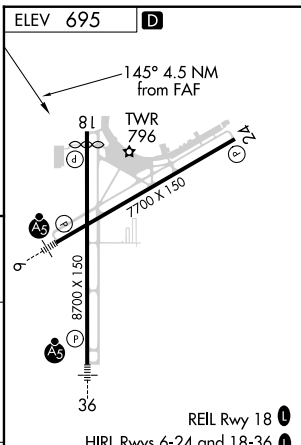

VORTAC GRB 115.5 Chan 102	APP CRS 145°	Rwy Idg TDZE Arprt Elev	N/A N/A 695
---	------------------------	-------------------------------	--

VOR-A

GREEN BAY-AUSTIN STRAUBEL INTL (GRB)

ASR MISSED APPROACH: Climb to 1500 then climbing right turn to 2500 direct GRB VORTAC and hold.

ATIS 124.1	GREEN BAY APP CON* 119.4 338.2	GREEN BAY TOWER* 118.7 (CTAF) 257.8	GND CON 121.9	CLNC DEL 121.75
----------------------	--	---	-------------------------	---------------------------

CATEGORY	A	B	C	D	FAF to MAP 4.5 NM					
CIRCLING	1200-1 505 (600-1)		1200-1½ 505 (600-1½)	1260-2 565 (600-2)	Knots	60	90	120	150	180
					Min:Sec	4:30	3:00	2:15	1:48	1:30