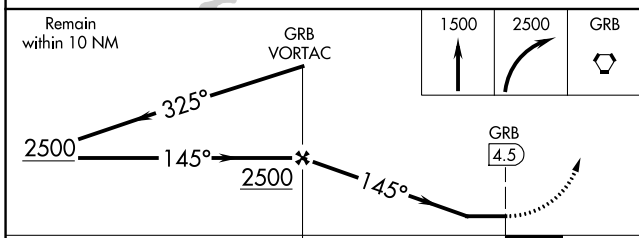

VORTAC GRB 115.5 Chan 102	APP CRS 145°	Rwy Idg TDZE Arprt Elev	N/A N/A 695
---	------------------------	-------------------------------	--

VOR-A

GREEN BAY-AUSTIN STRAUBEL INTL (GRB)

ASR MISSED APPROACH: Climb to 1500 then climbing right turn to 2500 direct GRB VORTAC and hold.

ATIS 124.1	GREEN BAY APP CON* 119.4 338.2	GREEN BAY TOWER* 118.7 (CTAF) 257.8	GND CON 121.9	CLNC DEL 121.75
----------------------	--	---	-------------------------	---------------------------

CATEGORY	A	B	C	D	FAF to MAP 4.5 NM					
CIRCLING	1200-1 505 (600-1)		1200-1½ 505 (600-1½)	1260-2 565 (600-2)	Knots	60	90	120	150	180
					Min:Sec	4:30	3:00	2:15	1:48	1:30