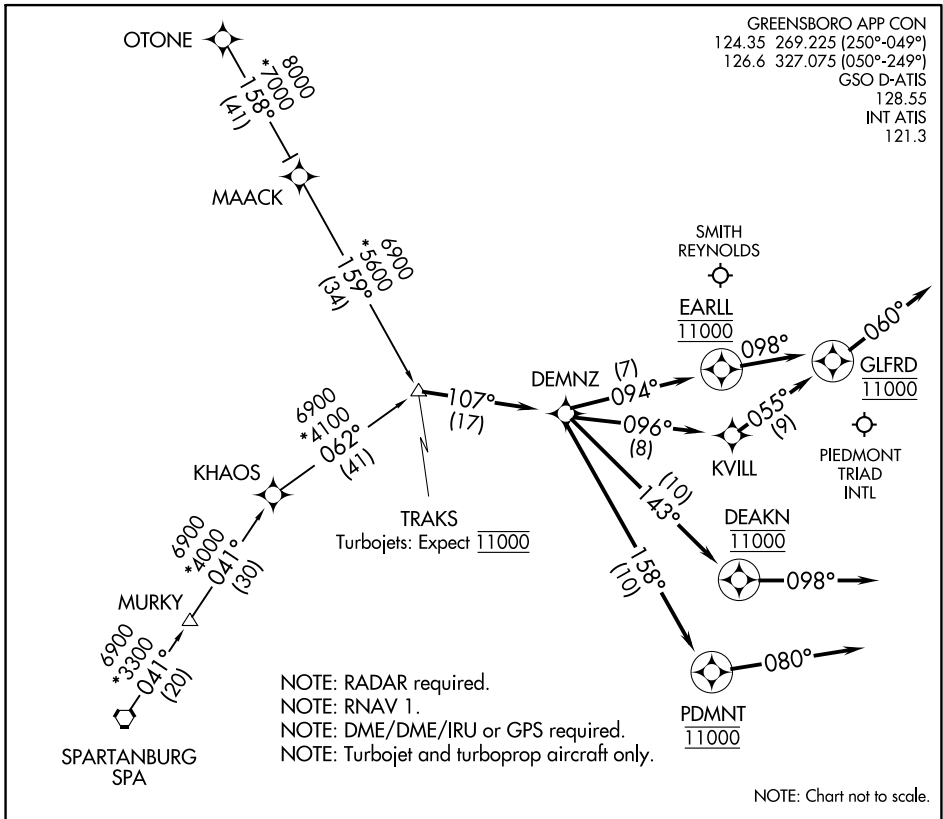

TRAKS THREE ARRIVAL (RNAV)

GREENSBORO, NORTH CAROLINA

SE-2, 25 FEB 2021 to 25 MAR 2021

SE-2, 25 FEB 2021 to 25 MAR 2021

ARRIVAL ROUTE DESCRIPTION

OTONE TRANSITION (OTONE.TRAKS3)

SPARTANBURG TRANSITION (SPA.TRAKS3)

GSO: From TRAKS on track 107° to DEMNZ.

LANDING RUNWAY 05L: From DEMNZ on track 143° to cross DEAKN at 11000, then on heading 098°. Expect RADAR vectors to final approach course.

LANDING RUNWAY 05R: From DEMNZ on track 158° to cross PDMNT at 11000, then on heading 080°. Expect RADAR vectors to final approach course.

LANDING RUNWAYS 14/32: From DEMNZ on track 094° to cross EARLL at 11000, then on heading 098°. Expect RADAR vectors to final approach course.

LANDING RUNWAYS 23L/R: From DEMNZ on track 096° to KVILL, then on track 055° to cross GLFRD at 11000, then on heading 060°. Expect RADAR vectors to final approach course.

LANDING INT: From TRAKS on track 107° to DEMNZ, then on track 143° to cross DEAKN at 11000, then on heading 098°. Expect RADAR vectors to final approach course.