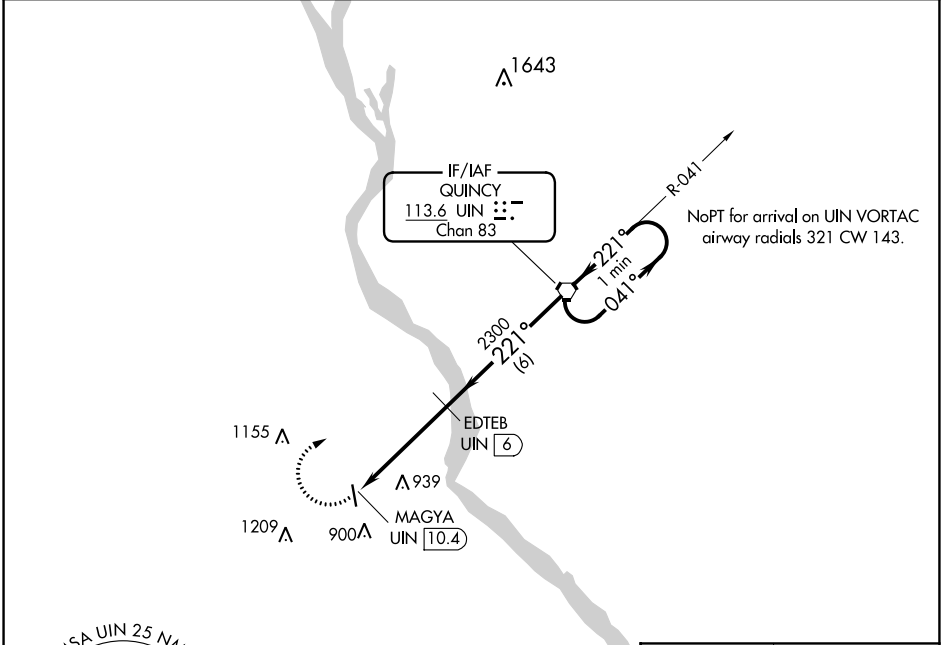

VORTAC UIN <b>113.6</b> Chan <b>83</b>	APP CRS <b>221°</b>	Rwy Idg TDZE Apt Elev	<b>N/A</b> <b>N/A</b> <b>769</b>
--	------------------------	-----------------------------	--

**VOR/DME-A**  
HANNIBAL RGNL (H.A.E)

**▽** When local altimeter setting not received, use Quincy altimeter setting, increase all MDA 60 feet.  
**▲ NA** MISSED APPROACH: Climbing right turn to 2300 direct UIN VORTAC and hold.

AWOS-3 <b>120.775</b>	KANSAS CITY CENTER <b>126.225 317.775</b>	UNICOM <b>122.8</b> (CTAF) <b>0</b>
--------------------------	--	--

CATEGORY	A	B	C	D
CIRCLING	1300-1	531 (600-1)	1300-1½ 531 (600-1½)	NA

NC-3, 25 FEB 2021 to 25 MAR 2021

NC-3, 25 FEB 2021 to 25 MAR 2021