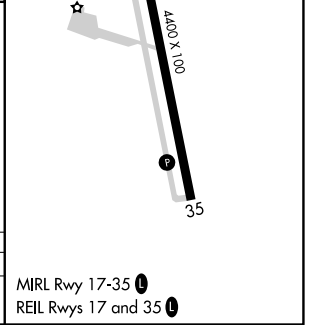

NC-3, 25 FEB 2021 to 25 MAR 2021

NC-3, 25 FEB 2021 to 25 MAR 2021