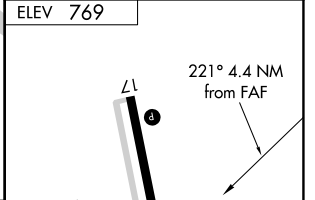

VORTAC UIN 113.6 Chan 83	APP CRS 221°	Rwy Idg TDZE Apt Elev	N/A N/A 769

VOR/DME-A
HANNIBAL RGNL (H.A.E)

▽ When local altimeter setting not received, use Quincy altimeter setting, increase all MDA 60 feet.
▲ NA MISSED APPROACH: Climbing right turn to 2300 direct UIN VORTAC and hold.

AWOS-3 120.775	KANSAS CITY CENTER 126.225 317.775	UNICOM 122.8 (CTAF) 0

CATEGORY	A	B	C	D
CIRCLING	1300-1	531 (600-1)	1300-1½ 531 (600-1½)	NA