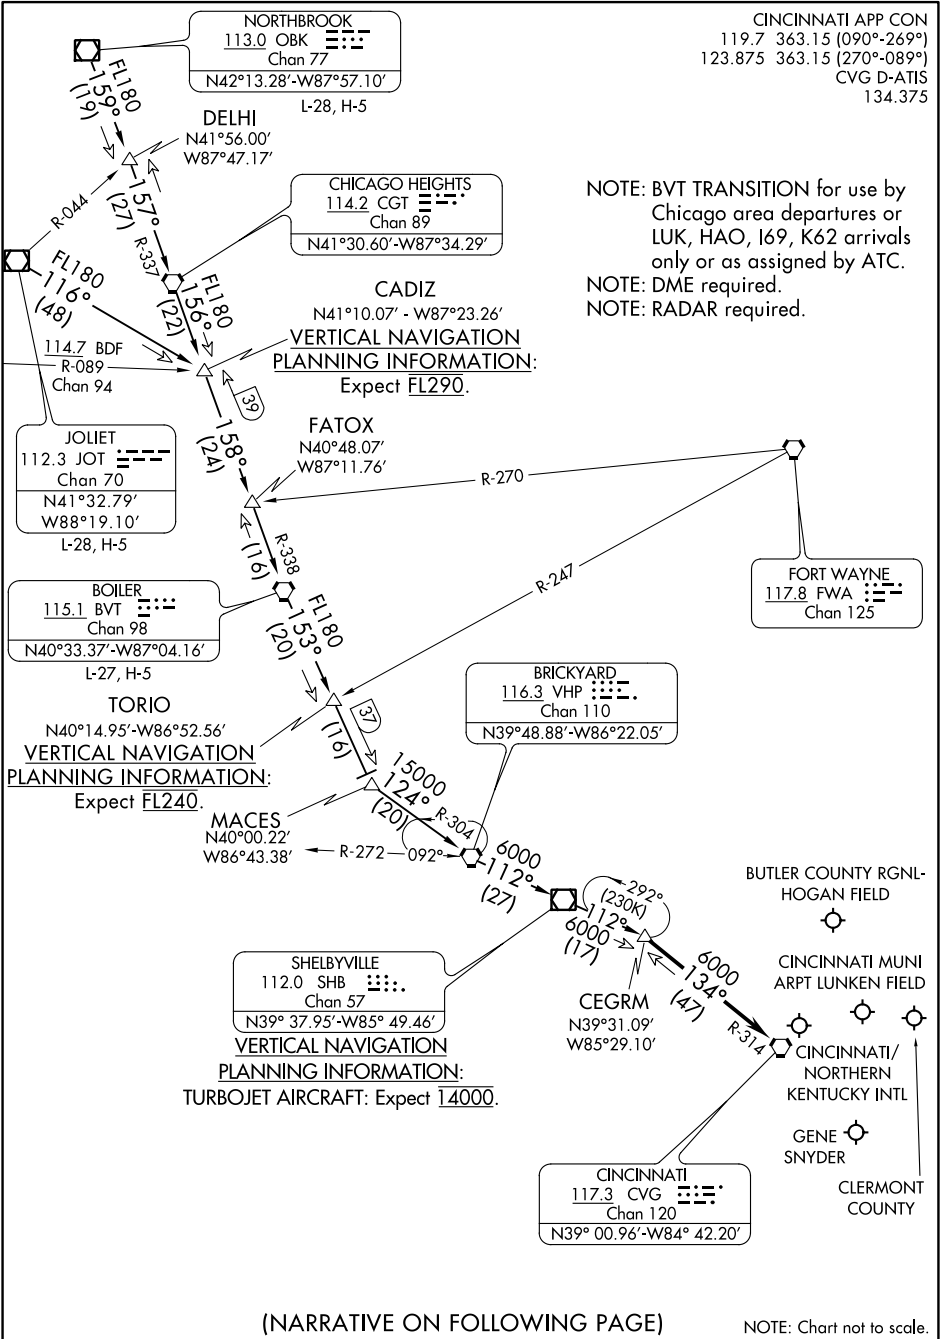

SHELBYVILLE SIX ARRIVAL

AL-655 (FAA)

COVINGTON, KENTUCKY

SE-1, 25 FEB 2021 to 25 MAR 2021

SE-1, 25 FEB 2021 to 25 MAR 2021

(NARRATIVE ON FOLLOWING PAGE)

NOTE: Chart not to scale.

SHELBYVILLE SIX ARRIVAL

COVINGTON, KENTUCKY