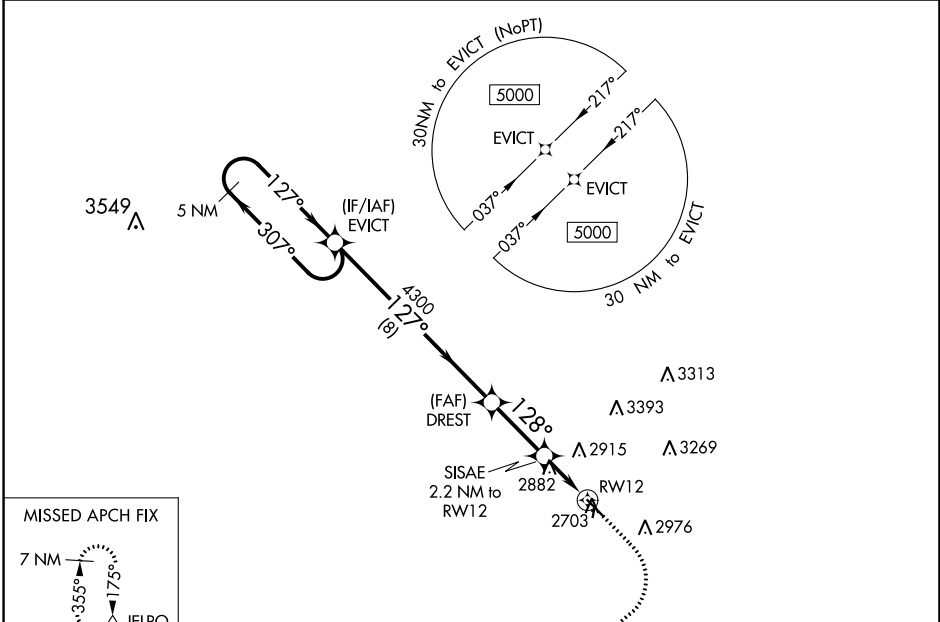

WAAS CH 90140 W12A	APP CRS 128°	Rwy Idg TDZE Apt Elev	4652 2706 2706
---------------------------------	------------------------	-----------------------------	-------------------------------------------

RNAV (GPS) RWY 12

HETTINGER MUNI (HEI)

⚠ For uncompensated Baro-VNAV systems, LNAV/VNAV NA below -20°C (-4°F) or above 54°C (130°F). DME/DME RNP-0.3 NA.
⚠ Circling NA northeast of Rwy 12-30. Circling NA to Rwys 17 and 35.

MISSED APPROACH: Climb to 3200, then climbing right turn to 9000 direct JELRO and hold, continue climb-in-hold to 9000.

ASOS 119.925	MINNEAPOLIS CENTER 124.25 236.825	UNICOM 122.8 (CTAF)
------------------------	---------------------------------------------	-------------------------------

ELEV 2706	TDZE 2706
-----------	-----------

CATEGORY	A	B	C	D
LPV DA	2956-1		250 (300-1)	
LNAV/VNAV DA	3168-1½		462 (500-1½)	
LNAV MDA	3140-1	434 (500-1)	3140-1¼	434 (500-1¼)
C CIRCLING	3180-1 474 (500-1)	3240-1 534 (600-1)	3240-1½ 534 (600-1½)	3460-2½ 754 (800-2½)