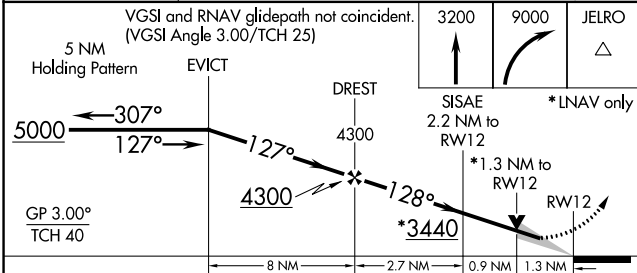

CATEGORY	A	B	C	D
LPV DA	2956-1		250 (300-1)	
LNAV/VNAV DA	3168-1½		462 (500-1½)	
LNAV MDA	3140-1	434 (500-1)	3140-1¼	434 (500-1¼)
C CIRCLING	3180-1 474 (500-1)	3240-1 534 (600-1)	3240-1½ 534 (600-1½)	3460-2½ 754 (800-2½)