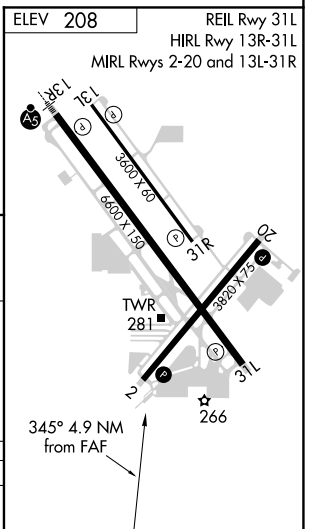

VOR/DME UBG 117.4 Chan 121	APP CRS 345°	Rwy Idg TDZE Apt Elev	N/A N/A 208
--	------------------------	-----------------------------	--

VOR-C
PORTLAND-HILLSBORO (HIO)

DME required.		MISSED APPROACH: Climbing right turn to 3000 direct UBG VOR/DME and hold. Continue climb-in-hold to 3000.		
Circling to Rwy 13L, 31R NA at night.				

ATIS 127.65	PORTLAND APP CON 126.0 269.175	HILLSBORO TOWER ★ 119.3 (CTAF) 239.3	GND CON 121.7	UNICOM 122.95
-----------------------	--	--	-------------------------	-------------------------

NW-1, 25 FEB 2021 to 25 MAR 2021