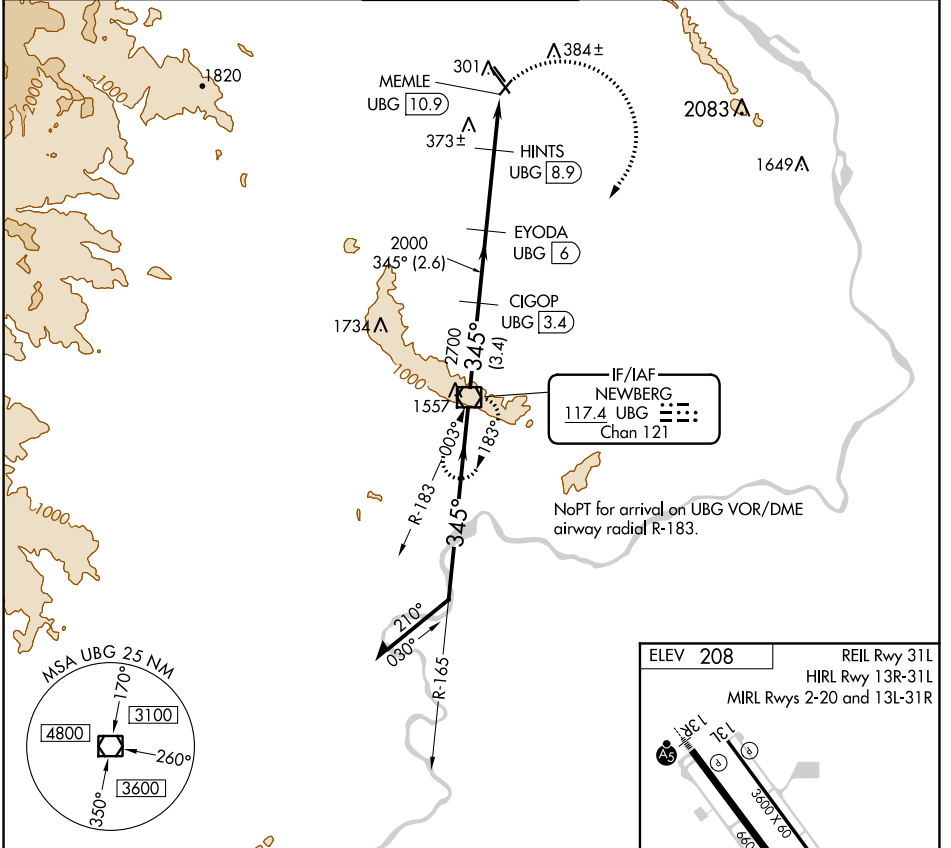

VOR/DME UBG 117.4 Chan 121	APP CRS 345°	Rwy Idg TDZE Apt Elev	N/A N/A 208
--	------------------------	-----------------------------	--

VOR-C
PORTLAND-HILLSBORO (HIO)

DME required.		MISSED APPROACH: Climbing right turn to 3000 direct UBG VOR/DME and hold. Continue climb-in-hold to 3000.		
Circling to Rwy 13L, 31R NA at night.				

ATIS 127.65	PORTLAND APP CON 126.0 269.175	HILLSBORO TOWER ★ 119.3 (CTAF) 239.3	GND CON 121.7	UNICOM 122.95
-----------------------	--	--	-------------------------	-------------------------

NW-1, 25 FEB 2021 to 25 MAR 2021

NW-1, 25 FEB 2021 to 25 MAR 2021