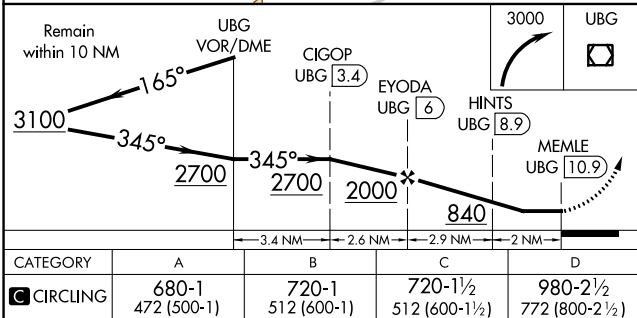

VOR/DME UBG 117.4 Chan 121	APP CRS 345°	Rwy Idg TDZE Apt Elev	N/A N/A 208
--	------------------------	-----------------------------	--

VOR-C
PORTLAND-HILLSBORO (HIO)

DME required.		MISSED APPROACH: Climbing right turn to 3000 direct UBG VOR/DME and hold. Continue climb-in-hold to 3000.		
Circling to Rwy 13L, 31R NA at night.				

ATIS 127.65	PORTLAND APP CON 126.0 269.175	HILLSBORO TOWER ★ 119.3 (CTAF) 239.3	GND CON 121.7	UNICOM 122.95
-----------------------	--	--	-------------------------	-------------------------

NW-1, 25 FEB 2021 to 25 MAR 2021