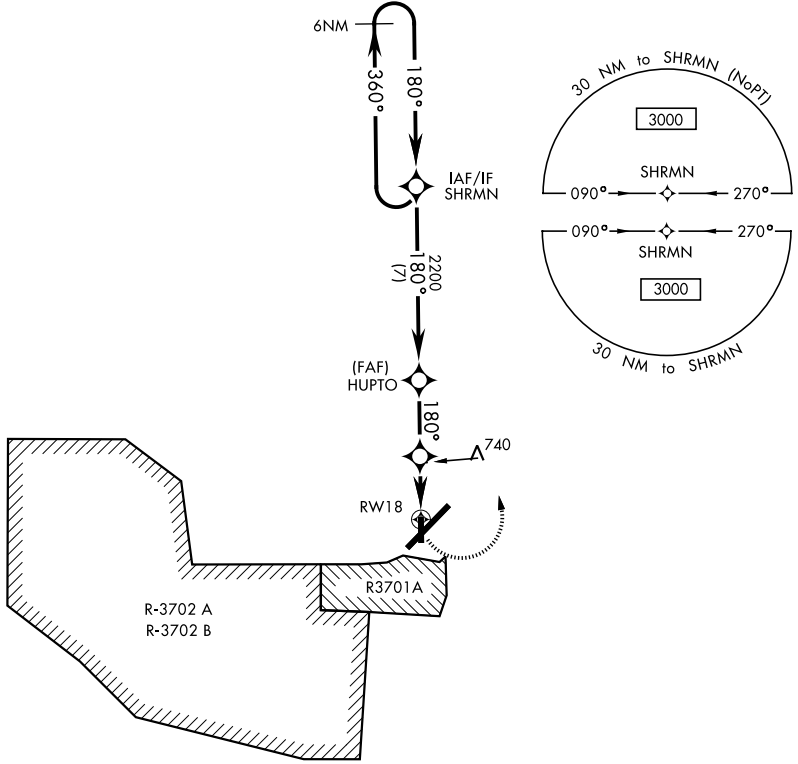

RNAV (GPS) RWY 18

APCH CRS	Rwly ldg	4500
180°	TDZE	562
	Arprt Elev	571

AL-679 [USA]

CAMPBELL AAF (KHOP)

▼ * Circling NA SE of RWY 5-23.
DME/DME RNP-0.3 NA.

MISSED APPROACH: Climbing left turn to 3000 direct SHRNM and hold.

ATIS 125.175 308.4	CAMPBELL APP CON 118.1 269.525	CAMPBELL TOWER 120.9 278.8	GND CON 121.8 266.8	CLNC DEL 138.8	ASR/PAR
------------------------------	--	--------------------------------------	-------------------------------	--------------------------	---------

RNAV (GPS) RWY 18