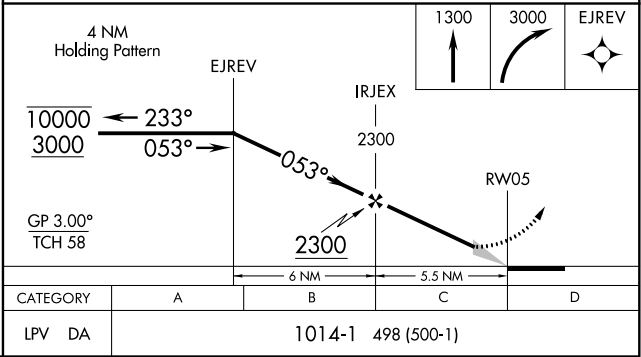

WAAS CH <b>86343</b> <b>W05A</b>	APP CRS <b>053°</b>	Rwy Idg TDZE Apt Elev	<b>6595</b> <b>516</b> <b>540</b>
--	------------------------	-----------------------------	---

# RNAV (GPS) RWY 5

MEMORIAL FIELD (HOT)

RNP APCH.	MALSR	MISSED APPROACH: Climb to 1300 then climbing right turn 3000 direct EJREV and hold.
NA For inop ALS, increase all Cats visibility to 1 3/8 SM.		

ASOS <b>119.925</b>	MEMPHIS CENTER <b>128.475 377.15</b>	UNICOM <b>123.0</b> (CTAF)
------------------------	---	-------------------------------