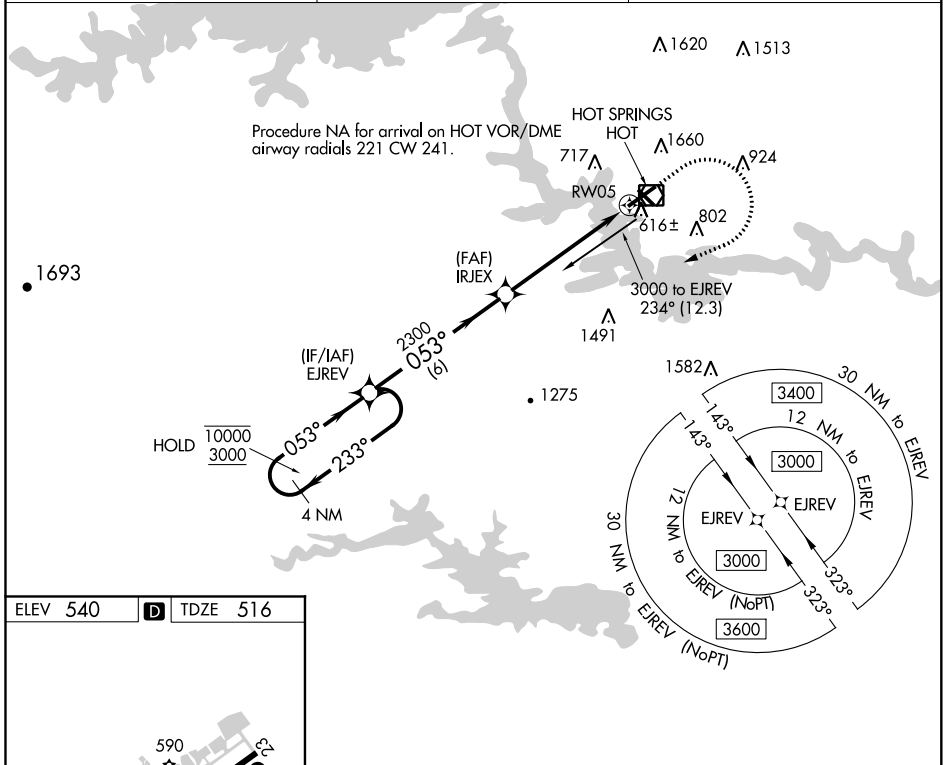

WAAS CH <b>86343</b> <b>W05A</b>	APP CRS <b>053°</b>	Rwy Idg TDZE Apt Elev	<b>6595</b> <b>516</b> <b>540</b>
--	------------------------	-----------------------------	---

# RNAV (GPS) RWY 5

MEMORIAL FIELD (HOT)

RNP APCH.	MALSR	MISSED APPROACH: Climb to 1300 then climbing right turn 3000 direct EJREV and hold.
NA For inop ALS, increase all Cats visibility to 1 3/8 SM.		

ASOS <b>119.925</b>	MEMPHIS CENTER <b>128.475 377.15</b>	UNICOM <b>123.0</b> (CTAF)
------------------------	---	-------------------------------

SC-1, 25 FEB 2021 to 25 MAR 2021

SC-1, 25 FEB 2021 to 25 MAR 2021