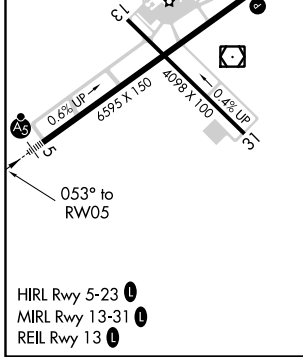

WAAS CH <b>86343</b> <b>W05A</b>	APP CRS <b>053°</b>	Rwy Idg TDZE Apt Elev	<b>6595</b> <b>516</b> <b>540</b>
--	------------------------	-----------------------------	---

# RNAV (GPS) RWY 5

MEMORIAL FIELD (HOT)

RNP APCH.	MALSR	MISSED APPROACH: Climb to 1300 then climbing right turn 3000 direct EJREV and hold.
NA For inop ALS, increase all Cats visibility to 1 3/8 SM.		

ASOS <b>119.925</b>	MEMPHIS CENTER <b>128.475 377.15</b>	UNICOM <b>123.0</b> (CTAF)
------------------------	---	-------------------------------