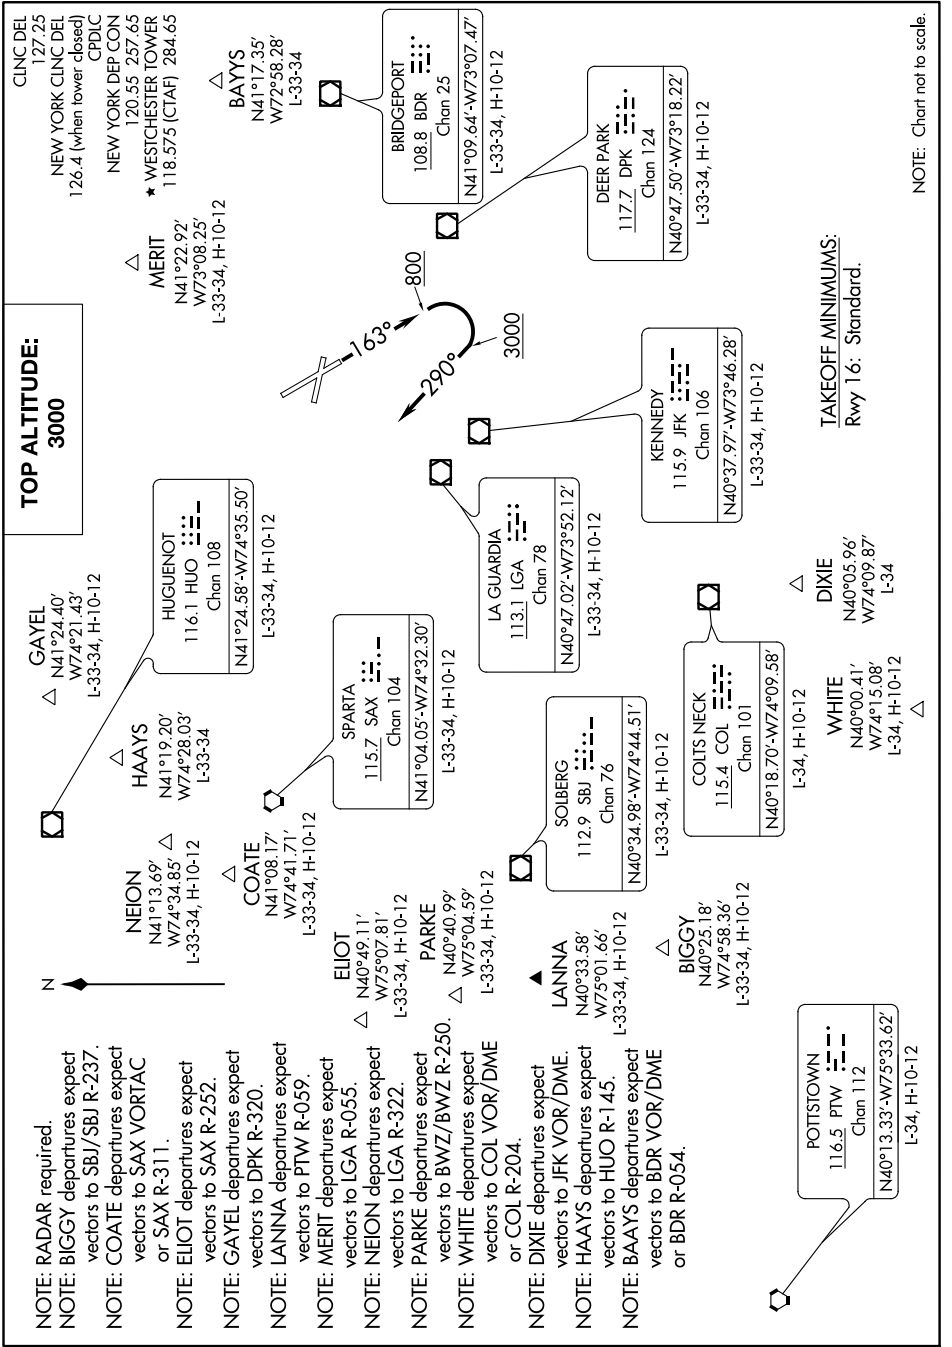

PROP ONE DEPARTURE

WHITE PLAINS, NEW YORK

NE-2, 25 FEB 2021 to 25 MAR 2021

NOTE: Chart not to scale.

PROP ONE DEPARTURE

NE-2, 25 FEB 2021 to 25 MAR 2021