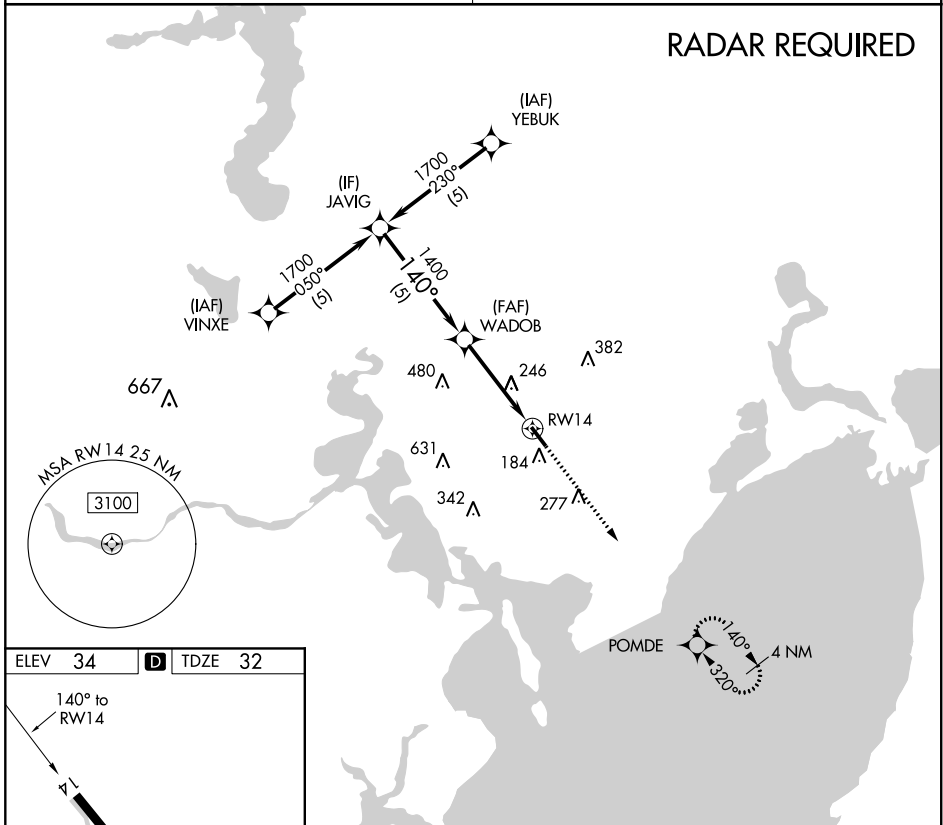

APP CRS	Rwy Idg	3320
140°	TDZE	32
	Apt Elev	34

RNAV (GPS) RWY 14

BAYTOWN (HPY)

⚠ NA Circling NA at night. DME/DME RNP-0.3 NA. Visibility reduction by helicopters NA. Obtain local altimeter setting on CTAF; when not received, use William P Hobby altimeter setting and increase all MDA 60 feet.

⚠ MISSED APPROACH: Climb to 2000 direct to POMDE and hold.

HOUSTON APP CON 134.45 281.4	UNICOM 122.8 (CTAF) 0
--	---------------------------------

CATEGORY	A	B	C	D
LNAV MDA	500-1	468 (500-1)		NA
CIRCLING	500-1	466 (500-1)		NA

SC-5, 25 FEB 2021 to 25 MAR 2021

SC-5, 25 FEB 2021 to 25 MAR 2021