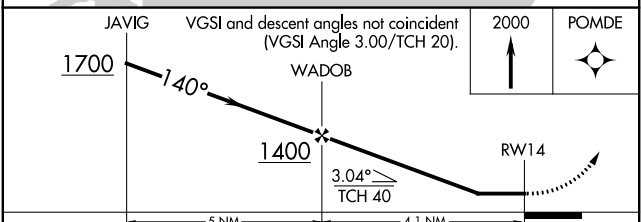

APP CRS	Rwy Idg	3320
140°	TDZE	32
	Apt Elev	34

RNAV (GPS) RWY 14

BAYTOWN (HPY)

⚠ NA Circling NA at night. DME/DME RNP-0.3 NA. Visibility reduction by helicopters NA. Obtain local altimeter setting on CTAF; when not received, use William P Hobby altimeter setting and increase all MDA 60 feet.

⚠ MISSED APPROACH: Climb to 2000 direct to POMDE and hold.

HOUSTON APP CON 134.45 281.4	UNICOM 122.8 (CTAF) 0

CATEGORY	A	B	C	D
LNAV MDA	500-1	468 (500-1)		NA
CIRCLING	500-1	466 (500-1)		NA

SC-5, 25 FEB 2021 to 25 MAR 2021

SC-5, 25 FEB 2021 to 25 MAR 2021