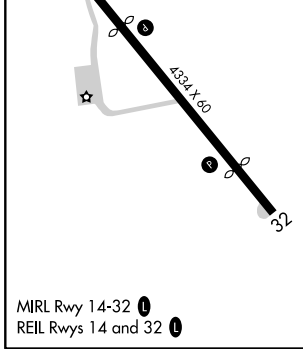

APP CRS	Rwy Idg	3320
140°	TDZE	32
	Apt Elev	34

RNAV (GPS) RWY 14

BAYTOWN (HPY)

⚠ NA Circling NA at night. DME/DME RNP-0.3 NA. Visibility reduction by helicopters NA. Obtain local altimeter setting on CTAF; when not received, use William P Hobby altimeter setting and increase all MDA 60 feet.

⚠ MISSED APPROACH: Climb to 2000 direct to POMDE and hold.

HOUSTON APP CON 134.45 281.4	UNICOM 122.8 (CTAF) 0

CATEGORY	A	B	C	D
LNAV MDA	500-1	468 (500-1)		NA
CIRCLING	500-1	466 (500-1)		NA

SC-5, 25 FEB 2021 to 25 MAR 2021

SC-5, 25 FEB 2021 to 25 MAR 2021