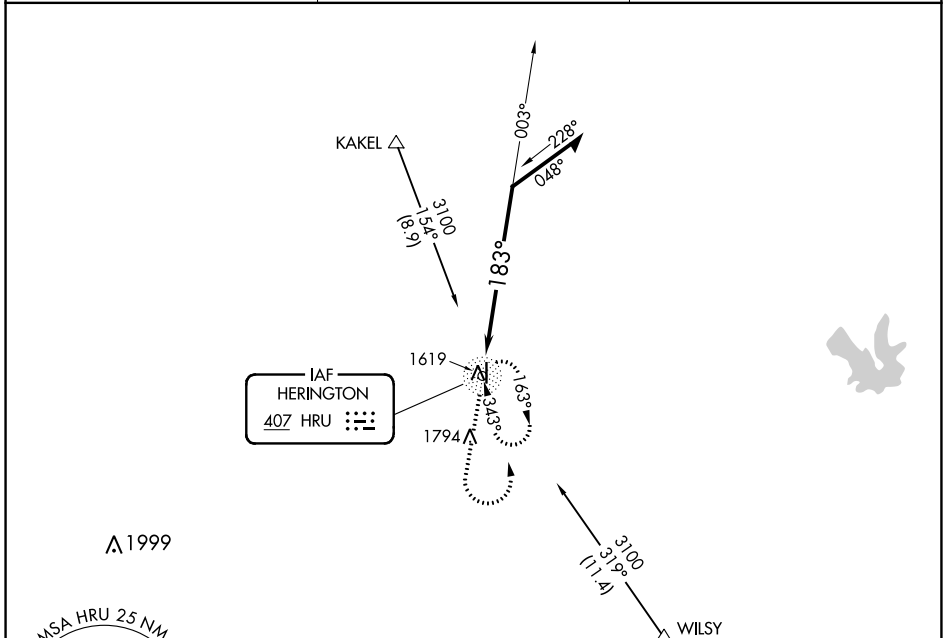

NDB HRU 407	APP CRS 183°	Rwy Idg 4184
		TDZE 1481
		Apt Elev 1481

NDB RWY 17

HERINGTON RGNL (HRU)

<p>▽ NA</p> <p>Use Manhattan altimeter setting; when not received, use Salina altimeter setting.</p>	<p>MISSED APPROACH: Climb to 3100 then left turn direct HRU NDB and hold.</p>
---	---

MHK ASOS 119.075	KANSAS CITY CENTER 127.35 257.975	CTAF 122.9
----------------------------	---	----------------------

CATEGORY	A	B	C	D
S-17	2160-1	679 (700-1)	2160-2	679 (700-2)
CIRCLING	2160-1	679 (700-1)	2280-2¼ 799 (800-2¼)	2280-2½ 799 (800-2½)

NC-2, 25 FEB 2021 to 25 MAR 2021

NC-2, 25 FEB 2021 to 25 MAR 2021