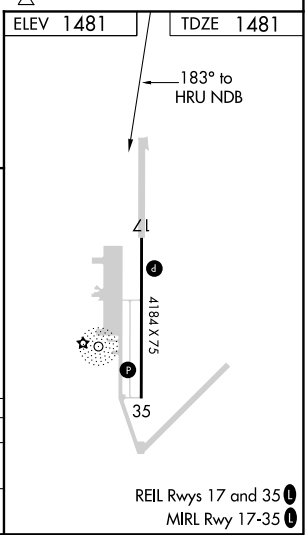

NDB HRU 407	APP CRS 183°	Rwy Idg 4184
		TDZE 1481
		Apt Elev 1481

NDB RWY 17

HERINGTON RGNL (HRU)

<p>▽ NA</p> <p>Use Manhattan altimeter setting; when not received, use Salina altimeter setting.</p>	<p>MISSED APPROACH: Climb to 3100 then left turn direct HRU NDB and hold.</p>
---	---

MHK ASOS 119.075	KANSAS CITY CENTER 127.35 257.975	CTAF 122.9
----------------------------	---	----------------------

CATEGORY	A	B	C	D
S-17	2160-1	679 (700-1)	2160-2	679 (700-2)
CIRCLING	2160-1	679 (700-1)	2280-2¼ 799 (800-2¼)	2280-2½ 799 (800-2½)