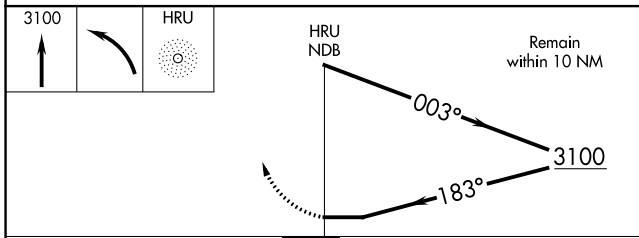

NDB HRU 407	APP CRS 183°	Rwy Idg 4184
		TDZE 1481
		Apt Elev 1481

NDB RWY 17

HERINGTON RGNL (HRU)

<p>▽ NA</p> <p>Use Manhattan altimeter setting; when not received, use Salina altimeter setting.</p>	<p>MISSED APPROACH: Climb to 3100 then left turn direct HRU NDB and hold.</p>
---	---

MHK ASOS 119.075	KANSAS CITY CENTER 127.35 257.975	CTAF 122.9
----------------------------	---	----------------------

CATEGORY	A	B	C	D
S-17	2160-1	679 (700-1)	2160-2	679 (700-2)
CIRCLING	2160-1	679 (700-1)	2280-2¼ 799 (800-2¼)	2280-2½ 799 (800-2½)