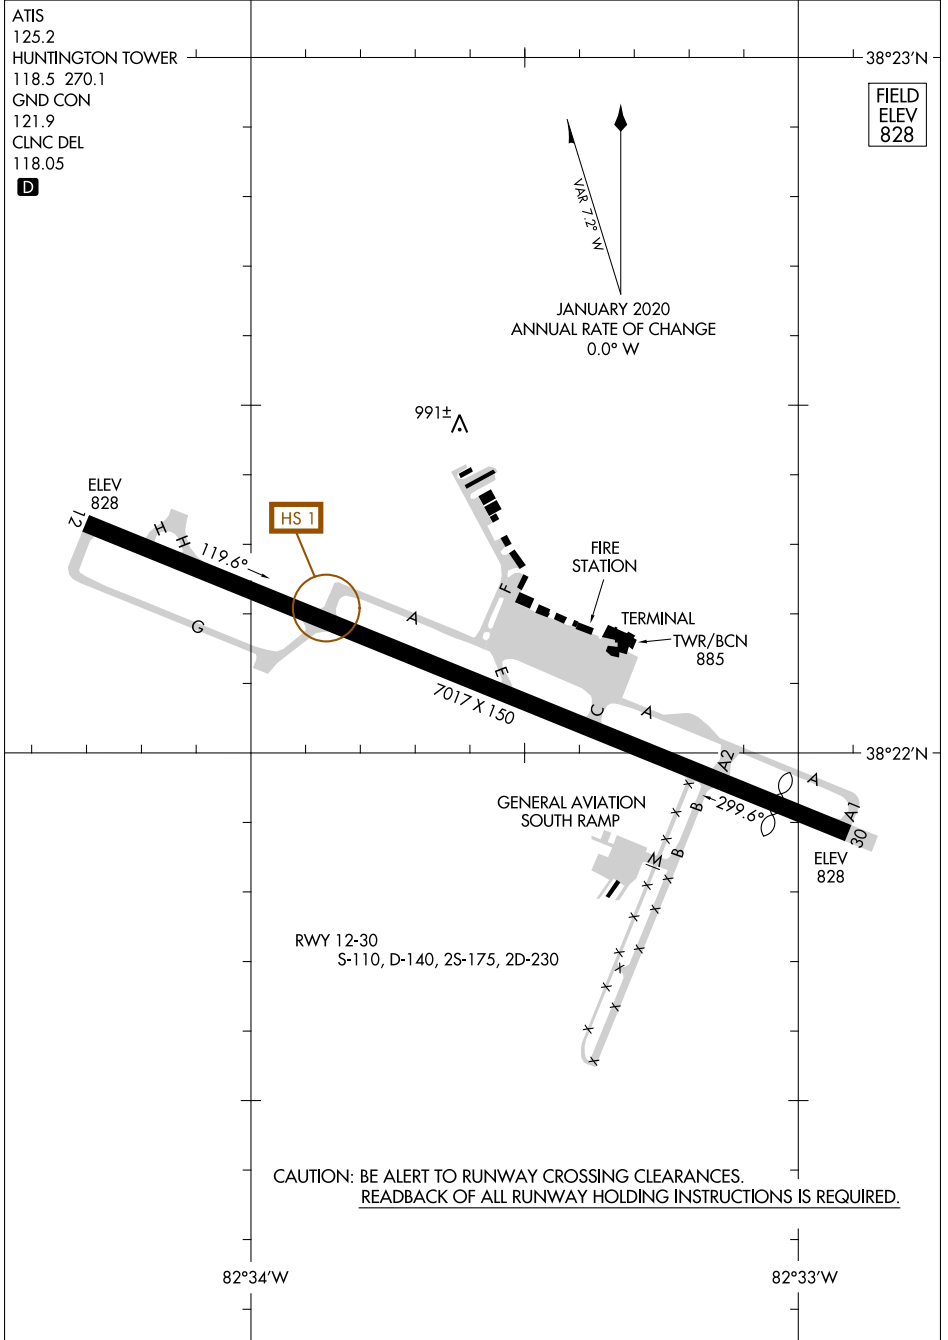

20086

# AIRPORT DIAGRAM

TRI-STATE/MILTON J FERGUSON FIELD (HTS)  
HUNTINGTON, WEST VIRGINIA

AL-532 (FAA)

ATIS  
125.2  
HUNTINGTON TOWER  
118.5 270.1  
GND CON  
121.9  
CLNC DEL  
118.05

**D**

FIELD  
ELEV  
828

VAR 7.2° W  
JANUARY 2020  
ANNUAL RATE OF CHANGE  
0.0° W

NE-4, 25 FEB 2021 to 25 MAR 2021

NE-4, 25 FEB 2021 to 25 MAR 2021

CAUTION: BE ALERT TO RUNWAY CROSSING CLEARANCES.  
READBACK OF ALL RUNWAY HOLDING INSTRUCTIONS IS REQUIRED.