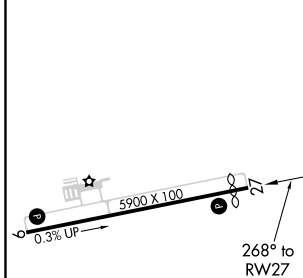

WAAS CH 72713 W27A	APP CRS 268°	Rwy Idg TDZE Apt Elev	5100 925 926
--	------------------------	-----------------------------	---

RNAV (GPS) RWY 27

NORTHEAST OHIO RGNL (HZY)

▼ For uncompensated Baro-VNAV systems, LNAV/VNAV NA below -21°C (-5°F) or above 54°C (130°F). DME/DME RNP-0.3 NA.

MISSED APPROACH: Climb to 2800 direct NOJWE and hold.

ASOS 118.325	BUFFALO APP CON * 121.0	UNICOM 122.8 (CTAF)	123.3 (D)
------------------------	-----------------------------------	-------------------------------	------------------

ELEV 926	D	TDZE 925
----------	---	----------

CATEGORY	A	B	C	D
LPV DA		1184-7/8	259 (300-7/8)	
LNAV/VNAV DA		1198-7/8	273 (300-7/8)	
LNAV MDA		1300-1	375 (400-1)	
CIRCLING	1340-1 414 (500-1)	1380-1 454 (500-1)	1500-1 1/2 574 (600-1 1/2)	1580-2 654 (700-2)