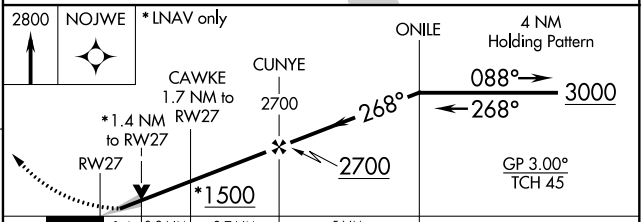

WAAS CH 72713 W27A	APP CRS 268°	Rwy Idg TDZE Apt Elev	5100 925 926
--	------------------------	-----------------------------	---

RNAV (GPS) RWY 27

NORTHEAST OHIO RGNL (HZY)

▼ For uncompensated Baro-VNAV systems, LNAV/VNAV NA below -21°C (-5°F) or above 54°C (130°F). DME/DME RNP-0.3 NA.

MISSED APPROACH: Climb to 2800 direct NOJWE and hold.

ASOS 118.325	BUFFALO APP CON * 121.0	UNICOM 122.8 (CTAF)	123.3 (D)
------------------------	-----------------------------------	-------------------------------	------------------

ELEV 926	D	TDZE 925
----------	---	----------

CATEGORY	A	B	C	D
LPV DA		1184-7/8	259 (300-7/8)	
LNAV/VNAV DA		1198-7/8	273 (300-7/8)	
LNAV MDA		1300-1	375 (400-1)	
CIRCLING	1340-1 414 (500-1)	1380-1 454 (500-1)	1500-1 1/2 574 (600-1 1/2)	1580-2 654 (700-2)