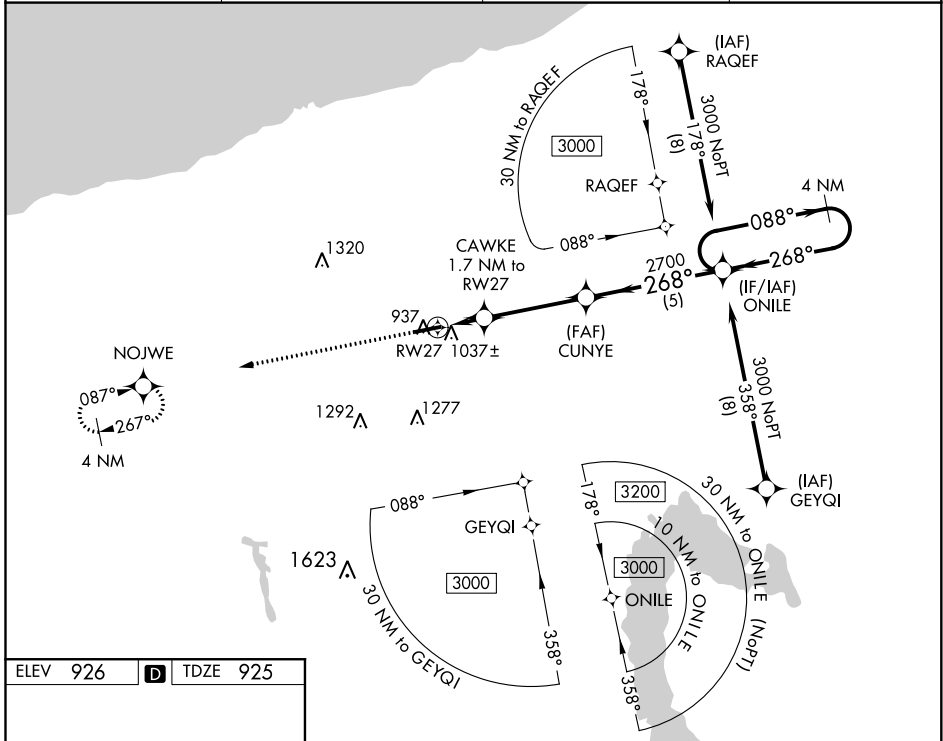

WAAS CH 72713 W27A	APP CRS 268°	Rwy Idg TDZE Apt Elev	5100 925 926
--	------------------------	-----------------------------	---

RNAV (GPS) RWY 27

NORTHEAST OHIO RGNL (HZY)

▼ For uncompensated Baro-VNAV systems, LNAV/VNAV NA below -21°C (-5°F) or above 54°C (130°F). DME/DME RNP-0.3 NA.

MISSED APPROACH: Climb to 2800 direct NOJWE and hold.

ASOS 118.325	BUFFALO APP CON * 121.0	UNICOM 122.8 (CTAF)	123.3 (D)
------------------------	-----------------------------------	-------------------------------	------------------

ELEV 926	D	TDZE 925
----------	---	----------

CATEGORY	A	B	C	D
LPV DA		1184-7/8	259 (300-7/8)	
LNAV/VNAV DA		1198-7/8	273 (300-7/8)	
LNAV MDA		1300-1	375 (400-1)	
CIRCLING	1340-1 414 (500-1)	1380-1 454 (500-1)	1500-1 1/2 574 (600-1 1/2)	1580-2 654 (700-2)