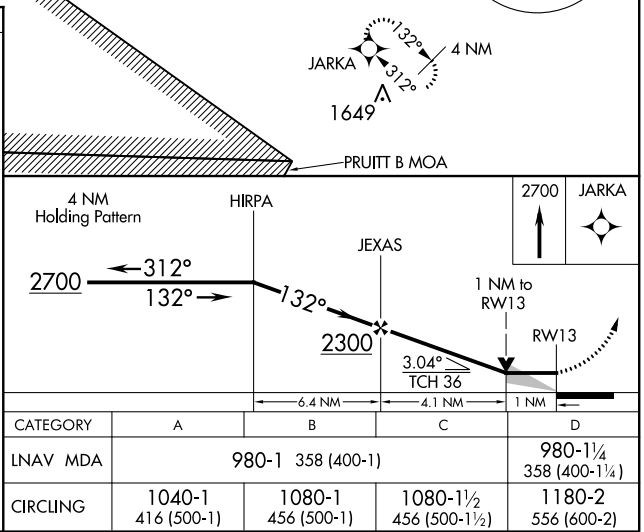

APP CRS	Rwy Idg	<b>5000</b>
<b>132°</b>	TDZE	<b>622</b>
	Apt Elev	<b>624</b>

# RNAV (GPS) RWY 13

JACKSONVILLE MUNI (IJX)

RNP APCH.		MISSED APPROACH: Climb to 2700 direct JARKA and hold.	
AWOS-3 <b>120.525</b>	SPRINGFIELD APP CON ★ <b>118.45 126.15 323.0</b>	CLNC DEL <b>118.45</b>	UNICOM <b>122.8 (CTAF) 0</b>