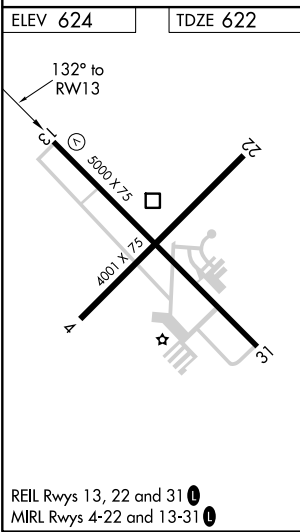

APP CRS	Rwy Idg	<b>5000</b>
<b>132°</b>	TDZE	<b>622</b>
	Apt Elev	<b>624</b>

# RNAV (GPS) RWY 13

JACKSONVILLE MUNI (IJX)

RNP APCH.		MISSED APPROACH: Climb to 2700 direct JARKA and hold.	
AWOS-3 <b>120.525</b>	SPRINGFIELD APP CON ★ <b>118.45 126.15 323.0</b>	CLNC DEL <b>118.45</b>	UNICOM <b>122.8 (CTAF) 0</b>