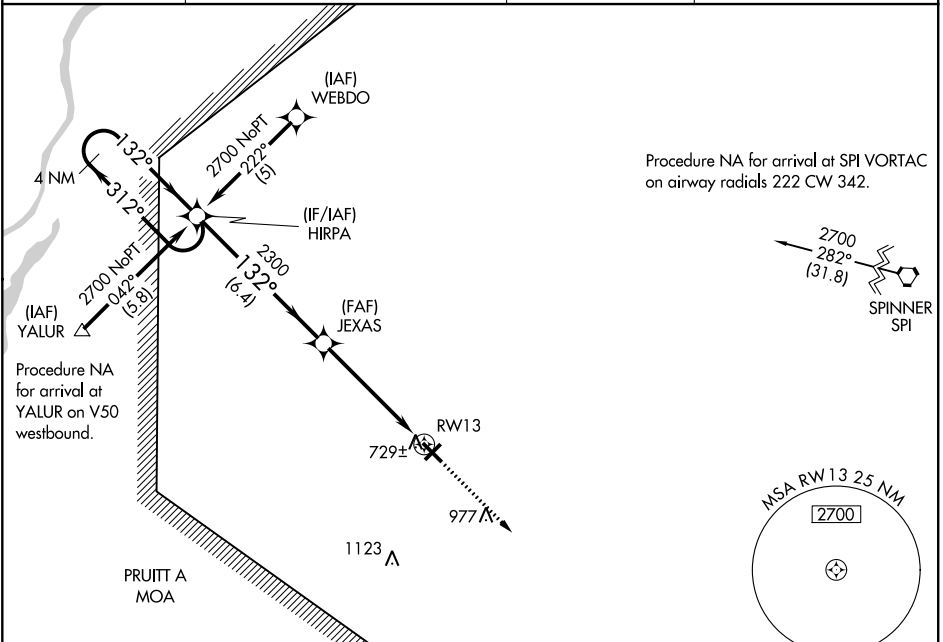

APP CRS	Rwy Idg	<b>5000</b>
<b>132°</b>	TDZE	<b>622</b>
	Apt Elev	<b>624</b>

# RNAV (GPS) RWY 13

JACKSONVILLE MUNI (IJX)

RNP APCH.		MISSED APPROACH: Climb to 2700 direct JARKA and hold.	
AWOS-3 <b>120.525</b>	SPRINGFIELD APP CON ★ <b>118.45 126.15 323.0</b>	CLNC DEL <b>118.45</b>	UNICOM <b>122.8 (CTAF) 0</b>

EC-3, 25 FEB 2021 to 25 MAR 2021

EC-3, 25 FEB 2021 to 25 MAR 2021