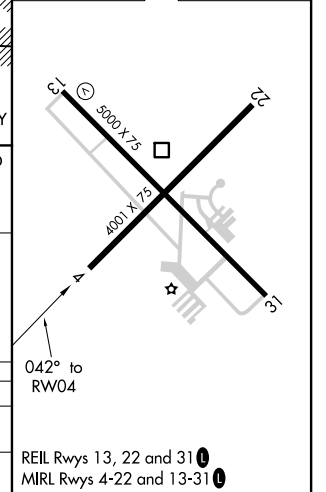

EC-3, 25 FEB 2021 to 25 MAR 2021

EC-3, 25 FEB 2021 to 25 MAR 2021