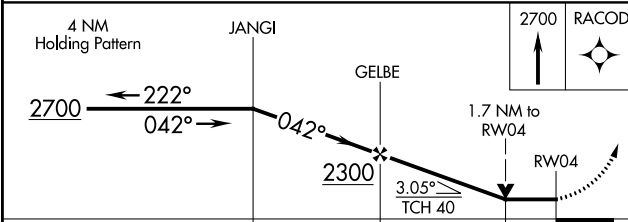

CATEGORY	A	B	C	D
RNAV MDA	1220-1 600 (600-1)		1220-1¾ 600 (600-1¾)	
CIRCLING	1220-1 596 (600-1)		1220-1¾ 596 (600-1¾)	1220-2 596 (600-2)