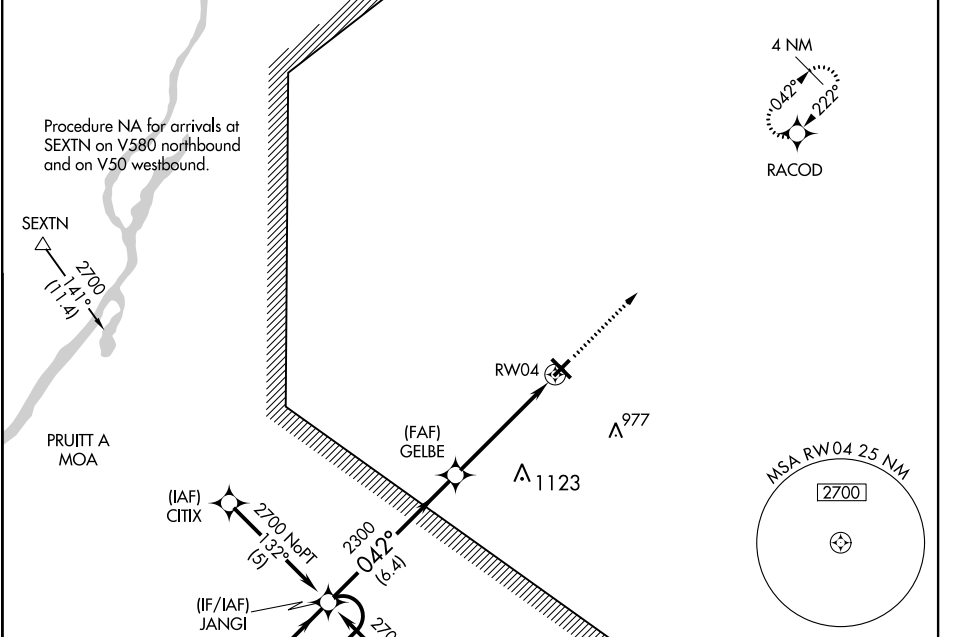

APP CRS	Rwy Idg	4001
042°	TDZE	620
	Apt Elev	624

RNAV (GPS) RWY 4

JACKSONVILLE MUNI (IJX)

RNP APCH.

▼
▲ Rwy 4 helicopter visibility reduction below ¾ SM NA.

MISSED APPROACH: Climb to 2700 direct RACOD and hold.

AWOS-3 120.525	SPRINGFIELD APP CON ★ 118.45 126.15 323.0	CLNC DEL 118.45	UNICOM 122.8 (CTAF) 0
--------------------------	-----------------------------------------------------	---------------------------	---------------------------------

ELEV 624	TDZE 620
----------	----------

CATEGORY	A	B	C	D
RNAV MDA	1220-1 600 (600-1)		1220-1¾ 600 (600-1¾)	
CIRCLING	1220-1 596 (600-1)		1220-1¾ 596 (600-1¾)	1220-2 596 (600-2)

EC-3, 25 FEB 2021 to 25 MAR 2021