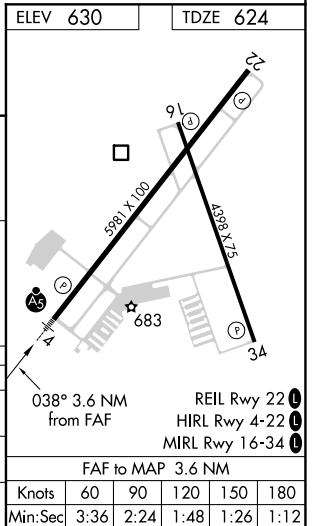

LOC I- IKK 108.7	APP CRS 038°	Rwy ldg TDZE Apt Elev	5981 624 630
-----------------------------------	------------------------	-----------------------------	---

ILS or LOC RWY 4

GREATER KANKAKEE (IKK)

ADF required.		MALSR	MISSED APPROACH: Climb to 2300 then right turn direct LUKOW LOM and hold.
<p>⚠ Circling to Rwy 16, 34 NA at night. ⚠ For inop ALS, increase S-LOC 4 Cat C/D visibility to ¾ SM.</p>			
AWOS-3 128.475	CHICAGO CENTER 132.5 284.7	UNICOM 123.0 (CTAF) 0	

CATEGORY	A	B	C	D
S-ILS 4	824-½ 200 (200-½)			
S-LOC 4	920-½	296 (300-½)	920-¾	296 (300-¾)
CIRCLING	1080-1 450 (500-1)	1100-1 470 (500-1)	1140-1½ 510 (600-1½)	1340-2¼ 710 (800-2¼)

EC-3, 25 FEB 2021 to 25 MAR 2021