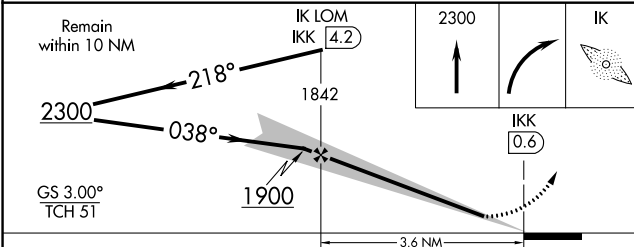

LOC I- IKK 108.7	APP CRS 038°	Rwy ldg TDZE Apt Elev	5981 624 630
-----------------------------------	------------------------	-----------------------------	---

ILS or LOC RWY 4

GREATER KANKAKEE (IKK)

ADF required.		MALSR	MISSED APPROACH: Climb to 2300 then right turn direct LUKOW LOM and hold.
<p>⚠ Circling to Rwy 16, 34 NA at night. ⚠ For inop ALS, increase S-LOC 4 Cat C/D visibility to ¾ SM.</p>			
AWOS-3 128.475	CHICAGO CENTER 132.5 284.7	UNICOM 123.0 (CTAF) 0	

CATEGORY	A	B	C	D
S-ILS 4	824-½ 200 (200-½)			
S-LOC 4	920-½	296 (300-½)	920-¾	296 (300-¾)
CIRCLING	1080-1 450 (500-1)	1100-1 470 (500-1)	1140-1½ 510 (600-1½)	1340-2¼ 710 (800-2¼)

EC-3, 25 FEB 2021 to 25 MAR 2021