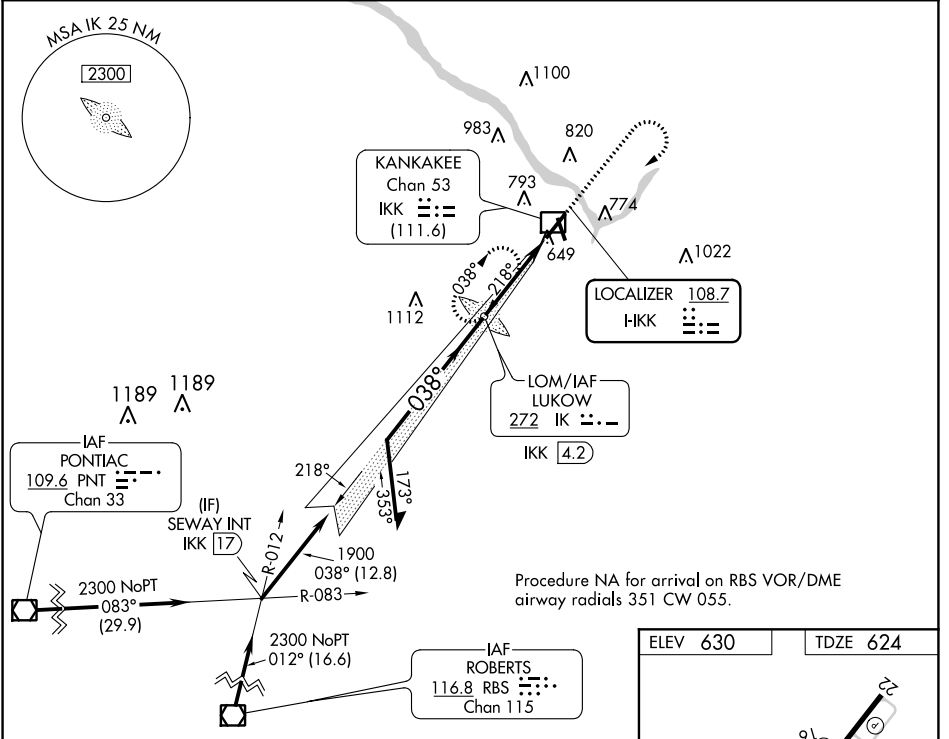

LOC I- IKK 108.7	APP CRS 038°	Rwy ldg TDZE Apt Elev	5981 624 630
-----------------------------------	------------------------	-----------------------------	---

ILS or LOC RWY 4

GREATER KANKAKEE (IKK)

ADF required.		MALSR	MISSED APPROACH: Climb to 2300 then right turn direct LUKOW LOM and hold.
<p>⚠ Circling to Rwy 16, 34 NA at night. ⚠ For inop ALS, increase S-LOC 4 Cat C/D visibility to ¾ SM.</p>			
AWOS-3 128.475	CHICAGO CENTER 132.5 284.7	UNICOM 123.0 (CTAF) 0	

CATEGORY	A	B	C	D
S-ILS 4	824-½ 200 (200-½)			
S-LOC 4	920-½	296 (300-½)	920-¾	296 (300-¾)
CIRCLING	1080-1 450 (500-1)	1100-1 470 (500-1)	1140-1½ 510 (600-1½)	1340-2¼ 710 (800-2¼)

EC-3, 25 FEB 2021 to 25 MAR 2021

EC-3, 25 FEB 2021 to 25 MAR 2021