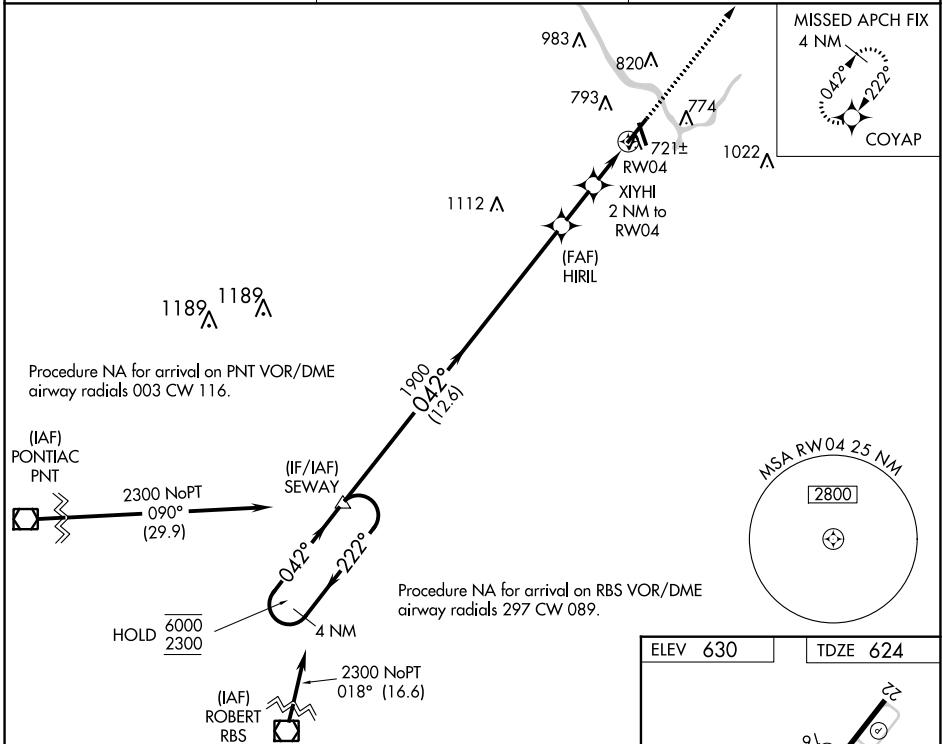

WAAS CH 42799 W04A	APP CRS 042°	Rwy Idg TDZE Apt Elev	5981 624 630
--	------------------------	-----------------------------	---

RNAV (GPS) RWY 4

GREATER KANKAKEE (IKK)

RNP APCH.	MALSR	MISSED APPROACH: Climb to 2300 direct COYAP and hold.
AWOS-3 128.475	CHICAGO CENTER 132.5 284.7	UNICOM 123.0 (CTAF) 0

CATEGORY	A	B	C	D
LPV DA		824-1/2	200 (200-1/2)	
LNAV/VNAV DA		904-1/2	280 (300-1/2)	
LNAV MDA	980-1/2	356 (400-1/2)	980-5/8	356 (400-5/8)
CIRCLING	1080-1 450 (500-1)	1100-1 470 (500-1)	1140-1 1/2 510 (600-1 1/2)	1340-2 1/4 710 (800-2 1/4)

EC-3, 25 FEB 2021 to 25 MAR 2021

EC-3, 25 FEB 2021 to 25 MAR 2021