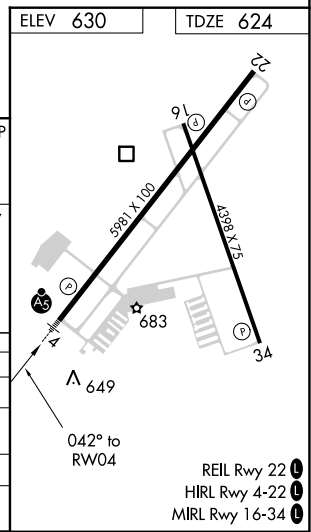

WAAS CH 42799 W04A	APP CRS 042°	Rwy Idg TDZE Apt Elev	5981 624 630
--	------------------------	-----------------------------	---

RNAV (GPS) RWY 4

GREATER KANKAKEE (IKK)

RNP APCH.	MALSR	MISSED APPROACH: Climb to 2300 direct COYAP and hold.
AWOS-3 128.475	CHICAGO CENTER 132.5 284.7	UNICOM 123.0 (CTAF) 0

CATEGORY	A	B	C	D
LPV DA		824-1/2	200 (200-1/2)	
LNAV/VNAV DA		904-1/2	280 (300-1/2)	
LNAV MDA	980-1/2	356 (400-1/2)	980-5/8	356 (400-5/8)
CIRCLING	1080-1 450 (500-1)	1100-1 470 (500-1)	1140-1 1/2 510 (600-1 1/2)	1340-2 1/4 710 (800-2 1/4)