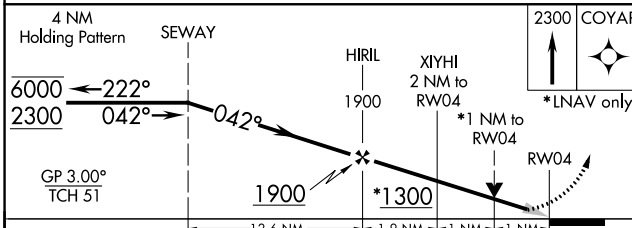

WAAS CH 42799 W04A	APP CRS 042°	Rwy Idg TDZE Apt Elev	5981 624 630
--	------------------------	-----------------------------	---

RNAV (GPS) RWY 4

GREATER KANKAKEE (IKK)

RNP APCH.	MALSR	MISSED APPROACH: Climb to 2300 direct COYAP and hold.
AWOS-3 128.475	CHICAGO CENTER 132.5 284.7	UNICOM 123.0 (CTAF) 0

CATEGORY	A	B	C	D
LPV DA		824-1/2	200 (200-1/2)	
LNAV/VNAV DA		904-1/2	280 (300-1/2)	
LNAV MDA	980-1/2	356 (400-1/2)	980-5/8	356 (400-5/8)
CIRCLING	1080-1 450 (500-1)	1100-1 470 (500-1)	1140-1 1/2 510 (600-1 1/2)	1340-2 1/4 710 (800-2 1/4)