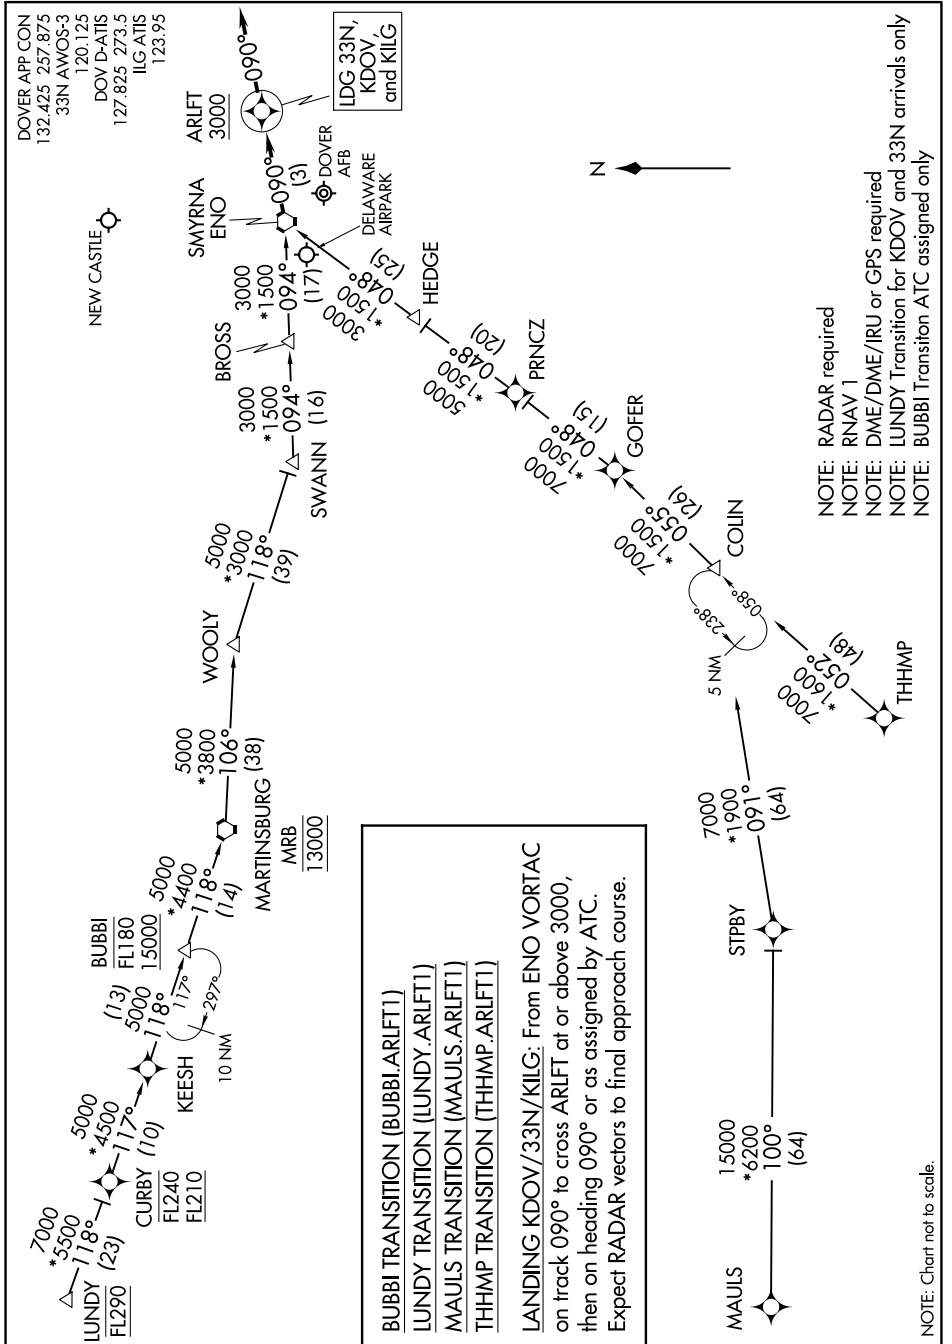

ARLFT ONE ARRIVAL (RNAV)

DOVER/CHESWOLD, DELAWARE

NE-3, 25 FEB 2021 to 25 MAR 2021

NE-3, 25 FEB 2021 to 25 MAR 2021

ARLFT ONE ARRIVAL (RNAV)

DOVER/CHESWOLD, DELAWARE

NOTE: Chart not to scale.