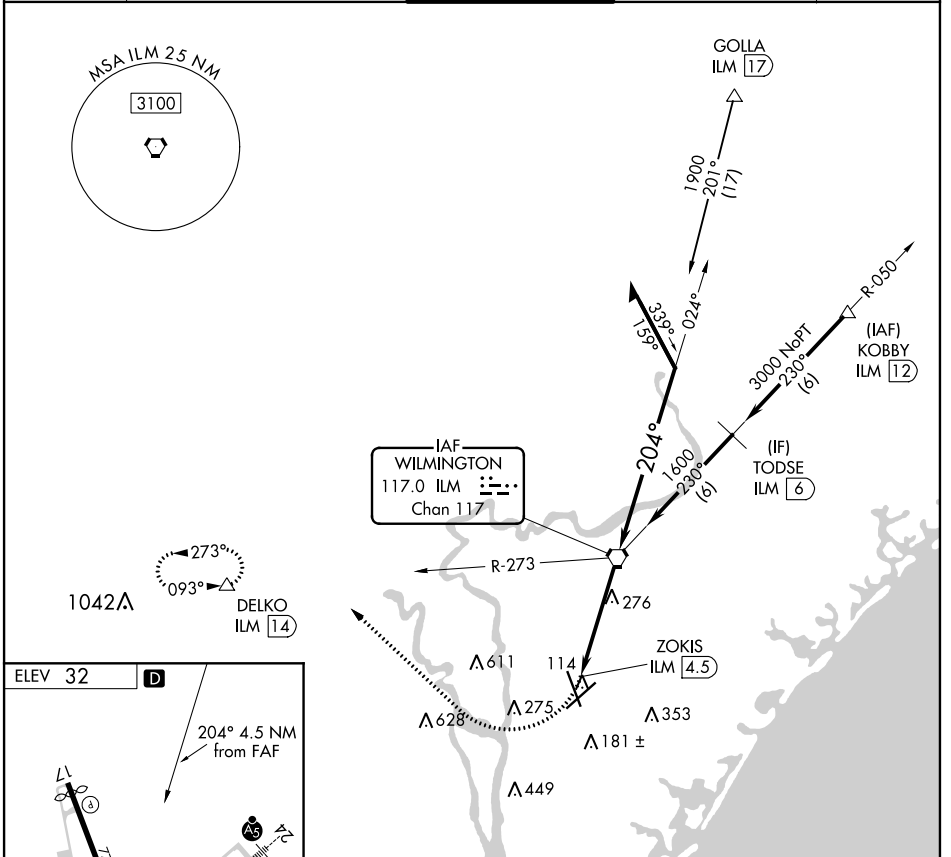

VORTAC ILM 117.0 Chan 117	APP CRS 204°	Rwy Idg TDZE Apt Elev	N/A N/A 32
---	------------------------	-----------------------------	---------------------------------------

TACAN-A

WILMINGTON INTL (ILM)

ASR MISSED APPROACH: Climbing right turn to 3000 heading 320° and ILM R-273 to DELKO/ILM 14 DME and hold.

ATIS 124.975	WILMINGTON APP CON ★ 118.25 284.65 (164°-343°) 135.75 317.425 (344°-163°)	WILMINGTON TOWER ★ 119.9 (CTAF) 0 239.3	GND CON 121.9 348.6	UNICOM 122.95
------------------------	---	--	-------------------------------	-------------------------

CATEGORY	A	B	C	D
CIRCLING	560-1	528 (600-1)	720-2 688 (700-2)	920-3 888 (900-3)

SE-2, 25 FEB 2021 to 25 MAR 2021

SE-2, 25 FEB 2021 to 25 MAR 2021