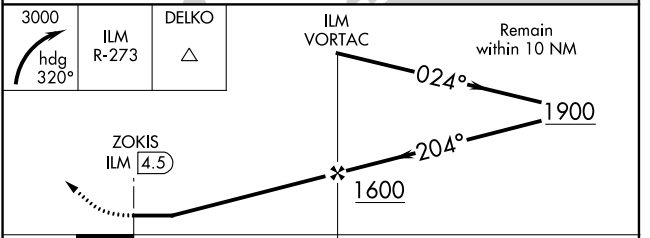

VORTAC ILM 117.0 Chan 117	APP CRS 204°	Rwy Idg TDZE Apt Elev	N/A N/A 32
---	------------------------	-----------------------------	---------------------------------------

TACAN-A

WILMINGTON INTL (ILM)

ASR MISSED APPROACH: Climbing right turn to 3000 heading 320° and ILM R-273 to DELKO/ILM 14 DME and hold.

ATIS 124.975	WILMINGTON APP CON ★ 118.25 284.65 (164°-343°) 135.75 317.425 (344°-163°)	WILMINGTON TOWER ★ 119.9 (CTAF) 0 239.3	GND CON 121.9 348.6	UNICOM 122.95
------------------------	---	--	-------------------------------	-------------------------

CATEGORY	A	B	C	D
CIRCLING	560-1	528 (600-1)	720-2 688 (700-2)	920-3 888 (900-3)

SE-2, 25 FEB 2021 to 25 MAR 2021

SE-2, 25 FEB 2021 to 25 MAR 2021