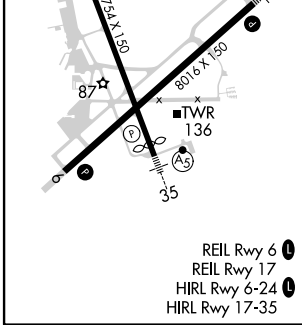

VORTAC ILM 117.0 Chan 117	APP CRS 204°	Rwy Idg TDZE Apt Elev	N/A N/A 32
---	------------------------	-----------------------------	---------------------------------------

TACAN-A

WILMINGTON INTL (ILM)

ASR MISSED APPROACH: Climbing right turn to 3000 heading 320° and ILM R-273 to DELKO/ILM 14 DME and hold.

ATIS 124.975	WILMINGTON APP CON ★ 118.25 284.65 (164°-343°) 135.75 317.425 (344°-163°)	WILMINGTON TOWER ★ 119.9 (CTAF) 0 239.3	GND CON 121.9 348.6	UNICOM 122.95
------------------------	---	--	-------------------------------	-------------------------

CATEGORY	A	B	C	D
CIRCLING	560-1	528 (600-1)	720-2 688 (700-2)	920-3 888 (900-3)

SE-2, 25 FEB 2021 to 25 MAR 2021

SE-2, 25 FEB 2021 to 25 MAR 2021