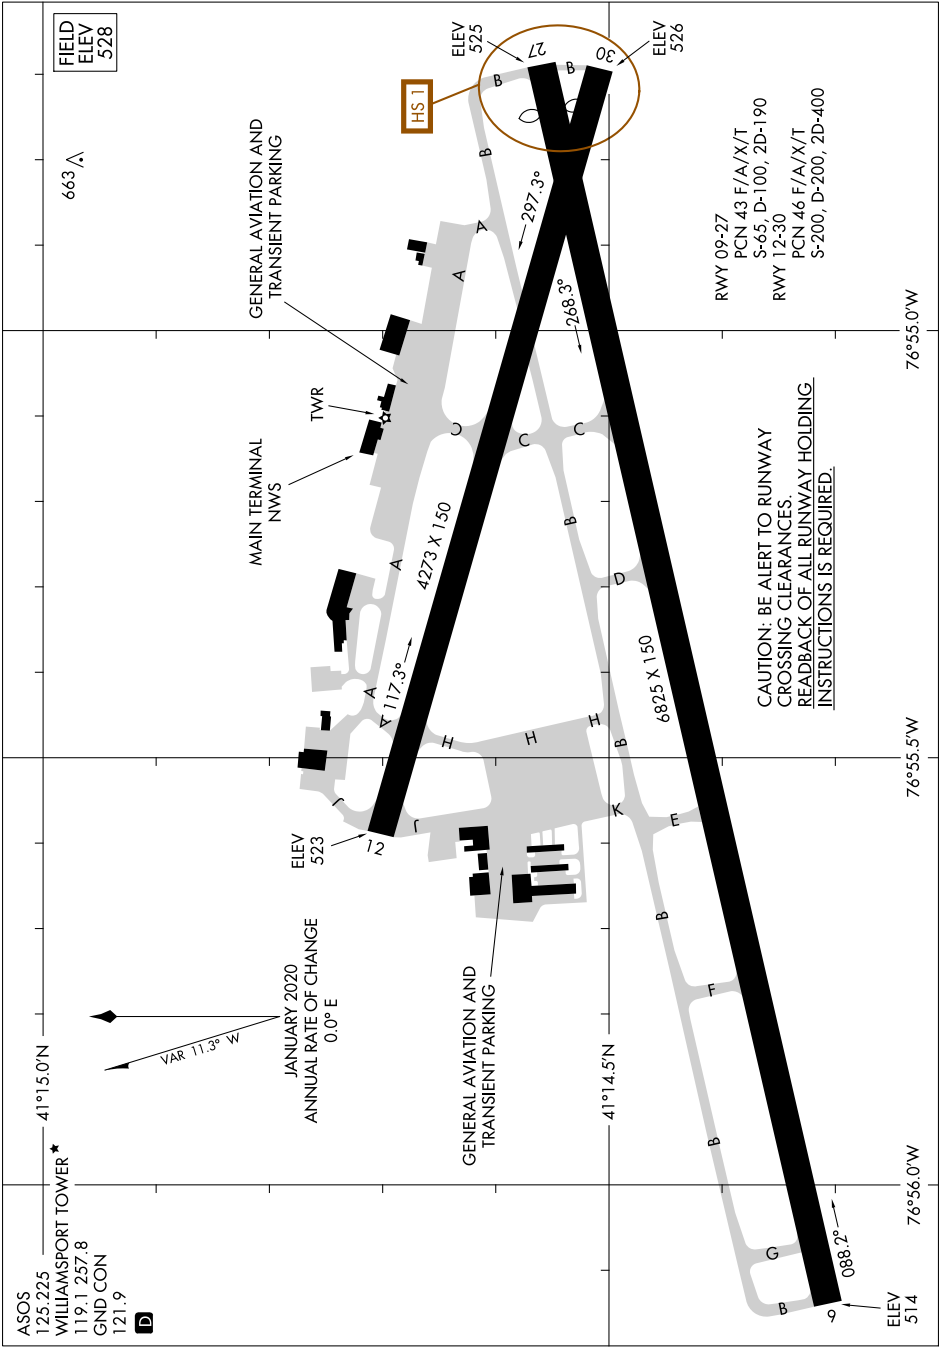

AIRPORT DIAGRAM

AL-457 (FAA)

WILLIAMSPORT RGNL (IPT)
WILLIAMSPORT, PENNSYLVANIA

NE-4, 25 FEB 2021 to 25 MAR 2021

NE-4, 25 FEB 2021 to 25 MAR 2021

AIRPORT DIAGRAM

WILLIAMSPORT, PENNSYLVANIA
WILLIAMSPORT RGNL (IPT)