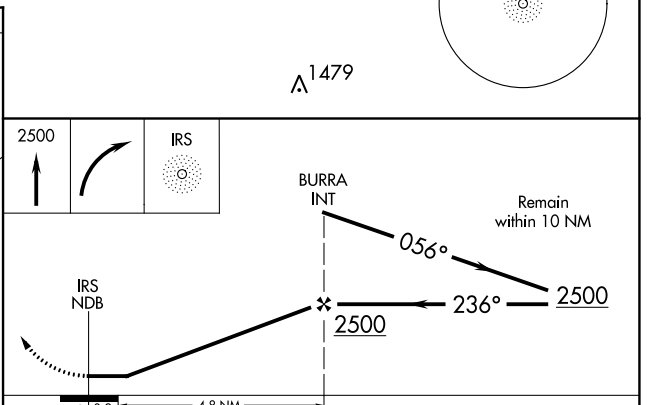

NDB IRS 382	APP CRS 236°	Rwy Idg TDZE Apt Elev	3451 924 924

NDB RWY 24

KIRSCH MUNI (IRS)

▼ When local altimeter setting not received, use Three Rivers altimeter setting and increase all MDA 40 feet.
▲ NA Visibility reduction by helicopters NA.

MISSED APPROACH: Climb to 2500 then right turn direct IRS NDB and hold.

AWOS-3 121.325	GREAT LAKES APP CON * 121.2 239.25	CLNC DEL 118.325	UNICOM 123.05 (CTAF) 0

CATEGORY	A	B	C	D
S-24	1480-1	556 (600-1)	1480-1½ 556 (600-1½)	1480-1¾ 556 (600-1¾)
CIRCLING	1480-1	556 (600-1)	1480-1½ 556 (600-1½)	1620-2¼ 696 (700-2¼)

EC-1, 25 FEB 2021 to 25 MAR 2021

EC-1, 25 FEB 2021 to 25 MAR 2021