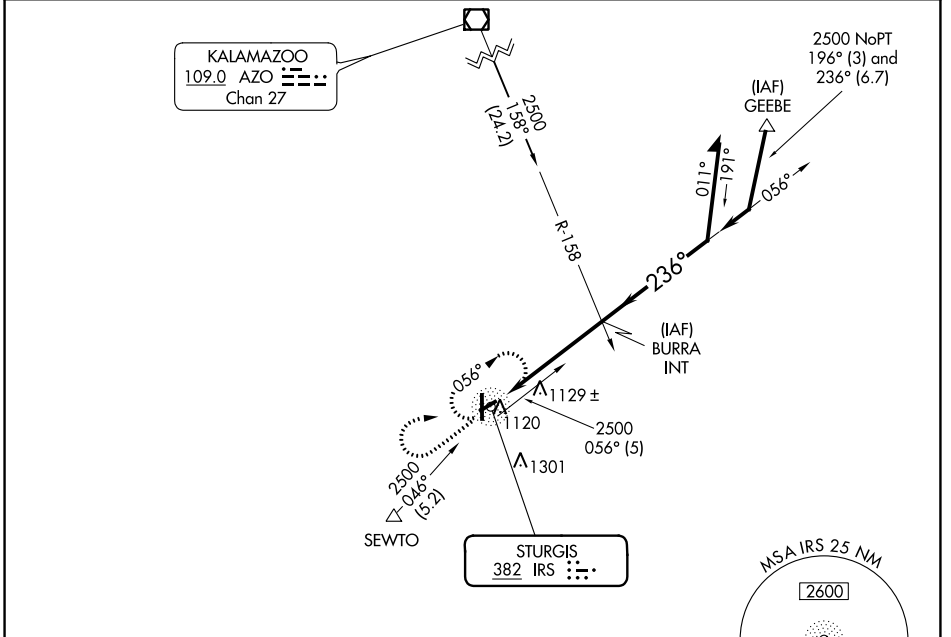

NDB IRS <b>382</b>	APP CRS <b>236°</b>	Rwy Idg TDZE Apt Elev	<b>3451</b> <b>924</b> <b>924</b>
-----------------------	------------------------	-----------------------------	---

# NDB RWY 24

KIRSCH MUNI (IRS)

▼ When local altimeter setting not received, use Three Rivers altimeter setting and increase all MDA 40 feet.  
▲ NA Visibility reduction by helicopters NA.

MISSED APPROACH: Climb to 2500 then right turn direct IRS NDB and hold.

AWOS-3 <b>121.325</b>	GREAT LAKES APP CON * <b>121.2 239.25</b>	CLNC DEL <b>118.325</b>	UNICOM <b>123.05</b> (CTAF) <b>0</b>
--------------------------	--	----------------------------	---

CATEGORY	A	B	C	D
S-24	1480-1	556 (600-1)	1480-1½ 556 (600-1½)	1480-1¾ 556 (600-1¾)
CIRCLING	1480-1	556 (600-1)	1480-1½ 556 (600-1½)	1620-2¼ 696 (700-2¼)