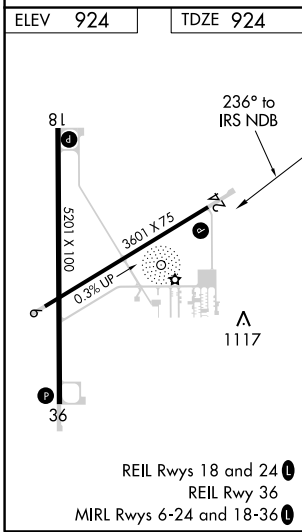

NDB IRS 382	APP CRS 236°	Rwy Idg TDZE Apt Elev	3451 924 924

NDB RWY 24

KIRSCH MUNI (IRS)

▼ When local altimeter setting not received, use Three Rivers altimeter setting and increase all MDA 40 feet.
▲ NA Visibility reduction by helicopters NA.

MISSED APPROACH: Climb to 2500 then right turn direct IRS NDB and hold.

AWOS-3 121.325	GREAT LAKES APP CON * 121.2 239.25	CLNC DEL 118.325	UNICOM 123.05 (CTAF) 0

CATEGORY	A	B	C	D
S-24	1480-1	556 (600-1)	1480-1½ 556 (600-1½)	1480-1¾ 556 (600-1¾)
CIRCLING	1480-1	556 (600-1)	1480-1½ 556 (600-1½)	1620-2¼ 696 (700-2¼)

EC-1, 25 FEB 2021 to 25 MAR 2021

EC-1, 25 FEB 2021 to 25 MAR 2021