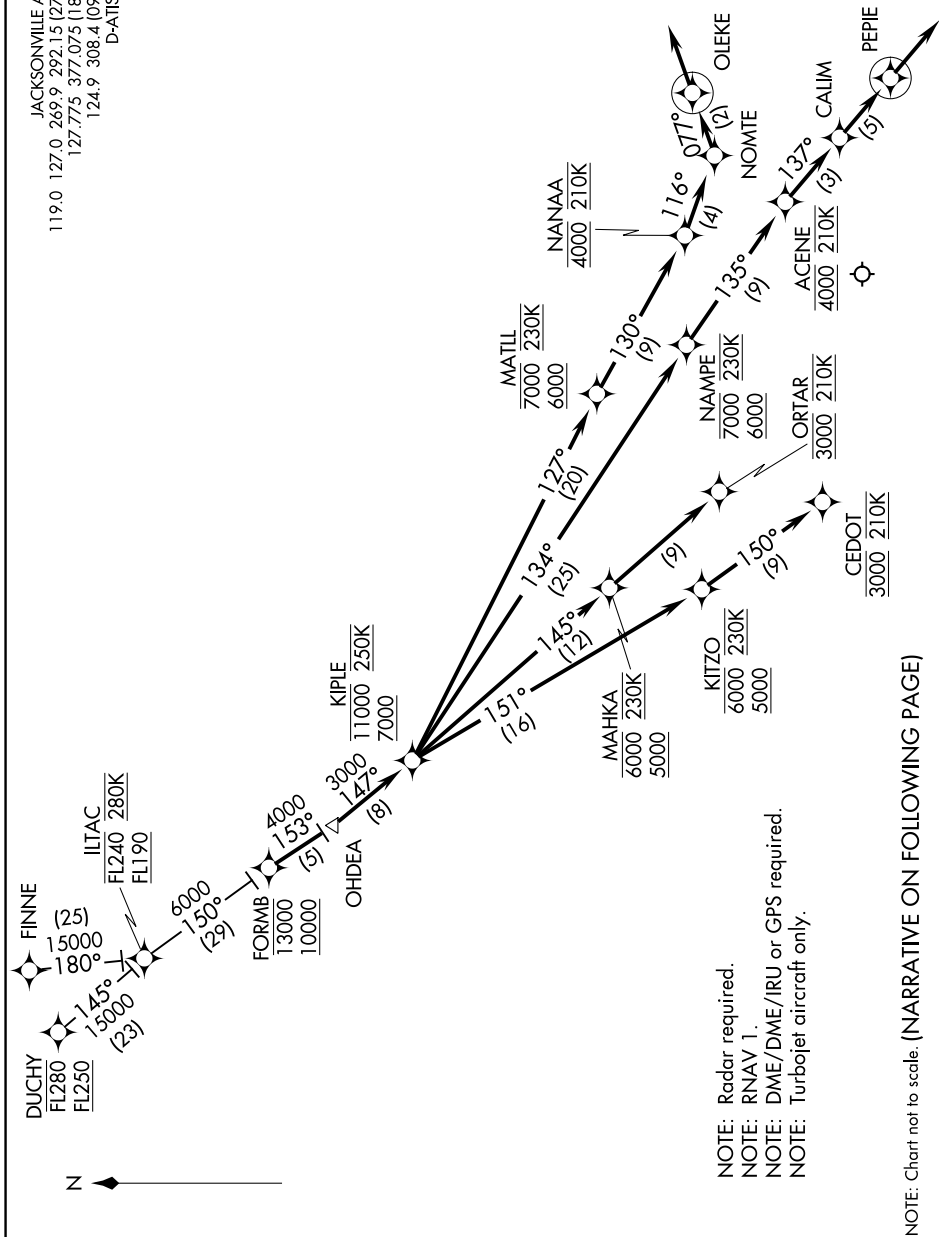

JACKSONVILLE APP CON
119.0 127.0 269.9 292.15 (270°-090°)
127.775 377.075 (181°-269°)
124.9 308.4 (091°-180°)
D-ATIS 125.85

SE-3, 25 FEB 2021 to 25 MAR 2021

SE-3, 25 FEB 2021 to 25 MAR 2021

NOTE: Chart not to scale. (NARRATIVE ON FOLLOWING PAGE)