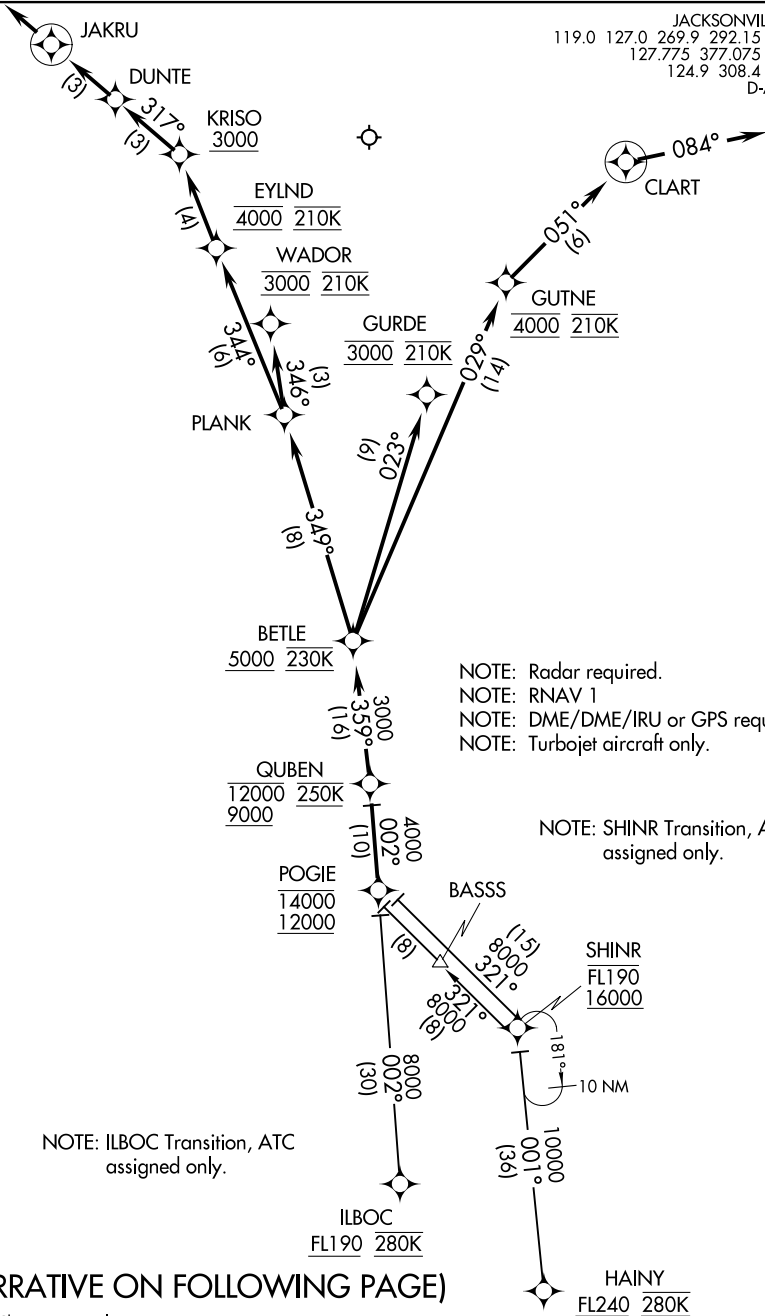

(QUBEN.QUBEN1) 18088

AL-5570 (FAA)

JACKSONVILLE INTL (JAX)
JACKSONVILLE, FLORIDA

QUBEN ONE ARRIVAL (RNAV)

JACKSONVILLE APP CON
119.0 127.0 269.9 292.15 (270°-090°)
127.775 377.075 (181°-269°)
124.9 308.4 (091°-180°)
D-ATIS 125.85

NOTE: Radar required.
NOTE: RNAV 1
NOTE: DME/DME/IRU or GPS required.
NOTE: Turbojet aircraft only.

NOTE: SHINR Transition, ATC assigned only.

NOTE: ILBOC Transition, ATC assigned only.

(NARRATIVE ON FOLLOWING PAGE)

NOTE: Chart not to scale.

SE-3, 25 FEB 2021 to 25 MAR 2021

SE-3, 25 FEB 2021 to 25 MAR 2021

QUBEN ONE ARRIVAL (RNAV)
(QUBEN.QUBEN1) 17OCT13

JACKSONVILLE, FLORIDA
JACKSONVILLE INTL (JAX)