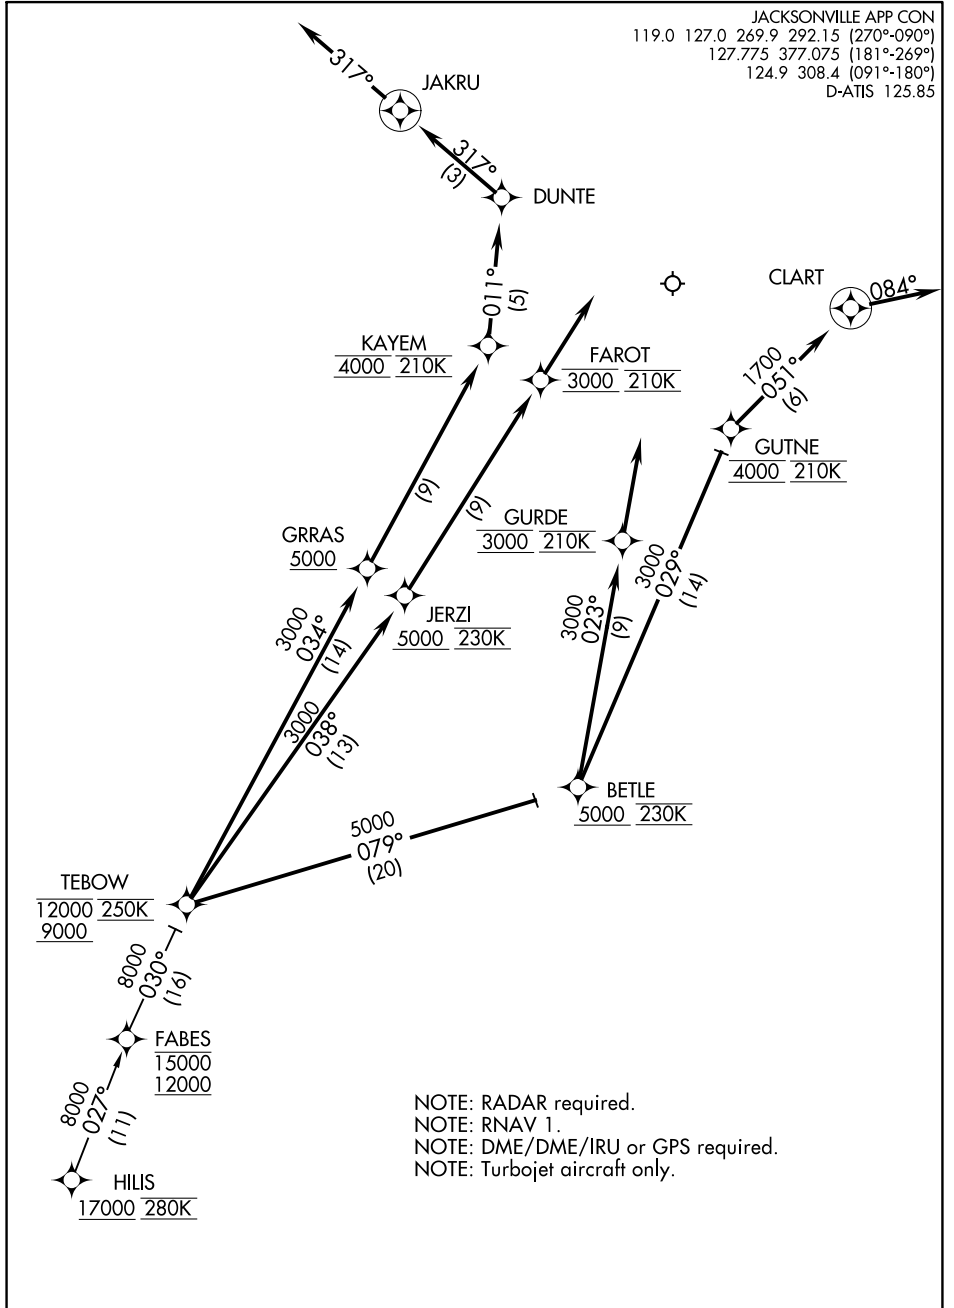

(TEBOW.TEBOW1) 18088

AL-5570 (FAA)

JACKSONVILLE INTL (JAX)

TEBOW ONE ARRIVAL (RNAV)

JACKSONVILLE, FLORIDA

JACKSONVILLE APP CON
 119.0 127.0 269.9 292.15 (270°-090°)
 127.775 377.075 (181°-269°)
 124.9 308.4 (091°-180°)
 D-ATIS 125.85

NOTE: RADAR required.
 NOTE: RNAV 1.
 NOTE: DME/DME/IRU or GPS required.
 NOTE: Turbojet aircraft only.

SE-3, 25 FEB 2021 to 25 MAR 2021

SE-3, 25 FEB 2021 to 25 MAR 2021

(NARRATIVE CONTINUED ON NEXT PAGE)

NOTE: Chart not to scale.

TEBOW ONE ARRIVAL (RNAV)

(TEBOW.TEBOW1) 13NOV14

JACKSONVILLE, FLORIDA
JACKSONVILLE INTL (JAX)