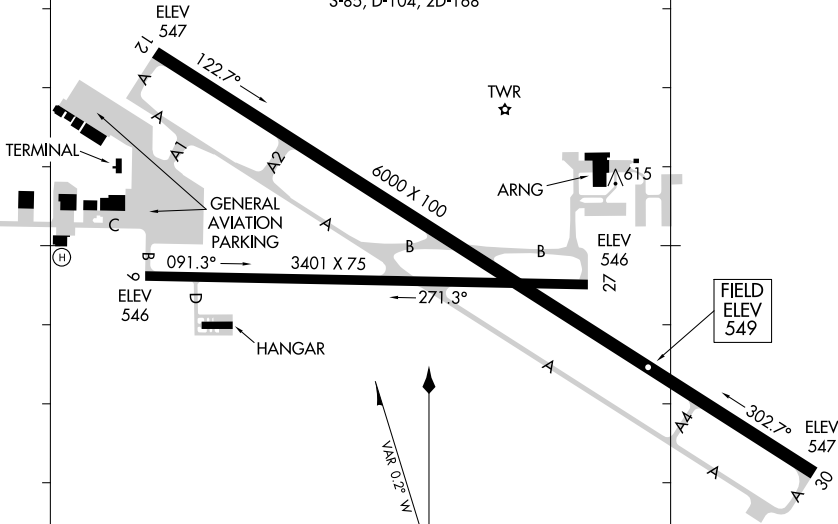

# AIRPORT DIAGRAM

AL-796 (FAA)

JEFFERSON CITY MEMORIAL (JEF)  
JEFFERSON CITY, MISSOURI

ASOS  
133.625  
JEFFERSON CITY TOWER ★  
125.6  
GND CON  
121.7

38°36'N

RWY 09-27  
PCN 11 R/D/W/T  
S-33.5, D-44  
RWY 12-30  
PCN 32 R/D/W/T  
S-85, D-104, 2D-168

NC-3, 25 FEB 2021 to 25 MAR 2021

NC-3, 25 FEB 2021 to 25 MAR 2021

↑  
MAG 0.2° N  
JANUARY 2020  
ANNUAL RATE OF CHANGE  
0.1° W

38°35'N

**CAUTION: BE ALERT TO RUNWAY CROSSING CLEARANCES.  
READBACK OF ALL RUNWAY HOLDING INSTRUCTIONS IS REQUIRED.**

92°10'W

92°09'W

# AIRPORT DIAGRAM

JEFFERSON CITY, MISSOURI  
JEFFERSON CITY MEMORIAL (JEF)