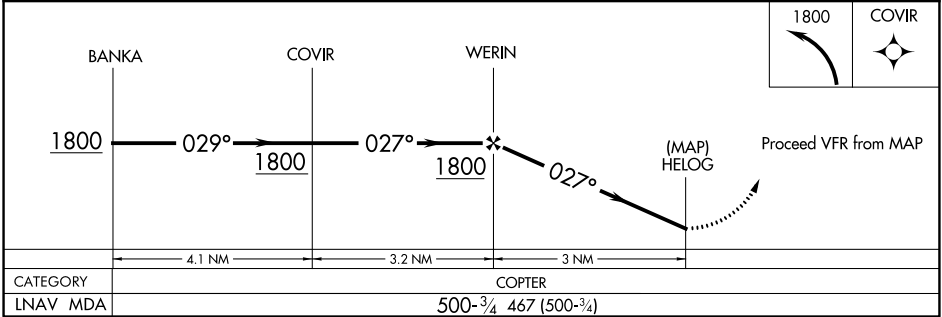

CATEGORY	COPTER	
LNAV MDA	500-¾	467 (500-¾)