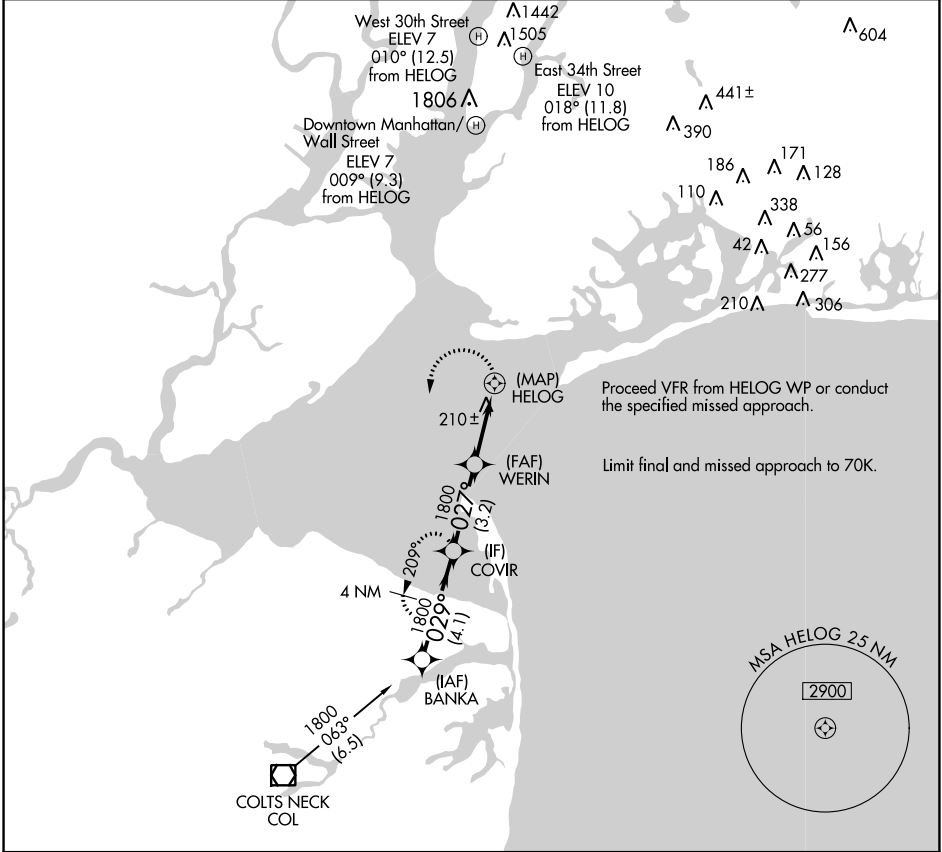

APP CRS 027°	Rwy Idg TDZE Apt Elev	N/A N/A N/A
------------------------	-----------------------------	-------------------

COPTER RNAV (GPS) 027°

JOHN F KENNEDY INTL (JFK)

RNP APCH.	MISSED APPROACH: Climbing left turn to 1800 direct COVIR and hold.
▼ ▲ NA	Use John F Kennedy Intl altimeter setting.

(ARR/DEP) 128.725	D-ATIS (ARR-NE) 117.7	(ARR-SW) 115.4	NEW YORK APP CON 128.125 269.0
-----------------------------	------------------------------------	--------------------------	--

NE-2, 25 FEB 2021 to 25 MAR 2021

NE-2, 25 FEB 2021 to 25 MAR 2021

CATEGORY	COPTER	
LNAV MDA	500-¾	467 (500-¾)