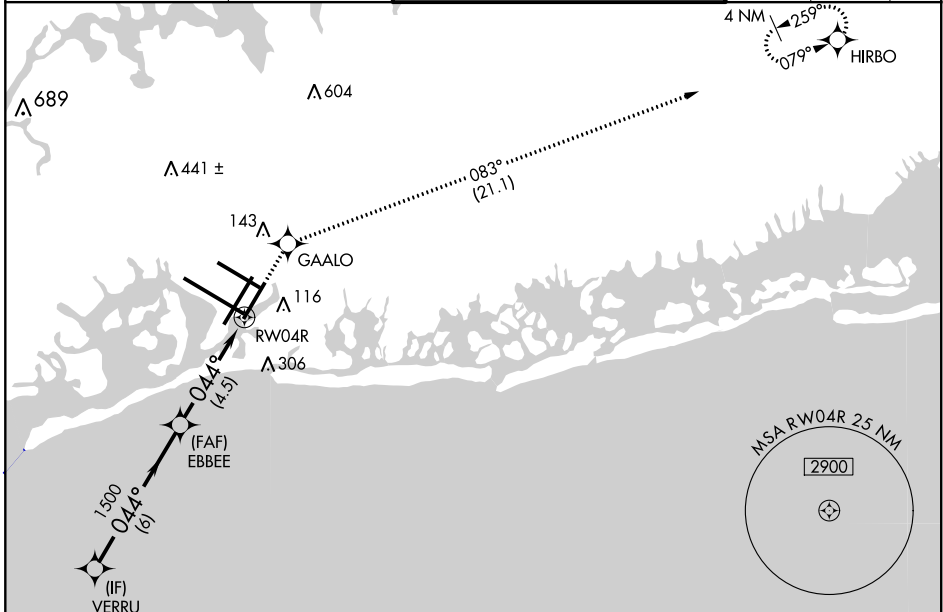

APP CRS	Rwy Idg	8400
044°	TDZE	12
	Apt Elev	13

RNAV (RNP) Z RWY 4R

JOHN F KENNEDY INTL (JFK)

RNP AR APCH.	ALSF-2	MISSED APPROACH: (Do not exceed 210K until GAALO) Climb to 4000 direct GAALO and track 083° to HIRBO and hold.
<p>For uncompensated Baro-VNAV systems, procedure NA below -12°C (11°F) or above 54°C (130°F). Simultaneous approach authorized.</p>		

D-ATIS (ARR/DEP)(ARR-NE) (ARR-SW)	NEW YORK APP CON	KENNEDY TOWER Rwys 4R/22L and 13L/31R	GND CON	CLNC DEL	CPDLC
128.725 117.7 115.4	128.125 269.0	119.1 281.55 123.9 281.55	121.9 348.6	135.05 348.6	

NE-2, 25 FEB 2021 to 25 MAR 2021

NE-2, 25 FEB 2021 to 25 MAR 2021

ELEV 13	D	TDZE 12
---------	----------	---------