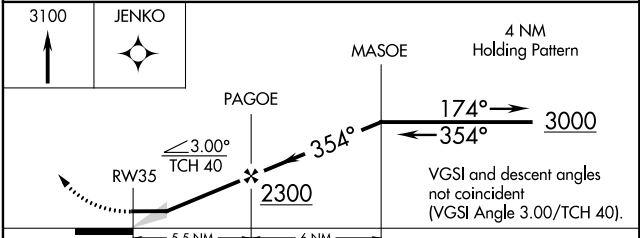

APP CRS 354°	Rwy Idg 4006
	TDZE 527
	Apt Elev 527

RNAV (GPS) RWY 35

SALLISAW MUNI (JSV)

▽ **NA** DME/DME RNP-0.3 NA. Night landing: Rwy 17 NA. Helicopter visibility reduction below 3/4 SM NA.

MISSED APPROACH: Climb to 3100 direct JENKO WP and hold.

AWOS-3 118.475	RAZORBACK APP CON * 120.9 343.75	UNICOM 122.7 (CTAF)

CATEGORY	A	B	C	D
LNAV MDA	1160-1 633 (700-1)		1160-1³/₄ 633 (700-1³/₄)	NA
CIRCLING	1160-1 633 (700-1)		1160-1³/₄ 633 (700-1³/₄)	NA

SC-1, 25 FEB 2021 to 25 MAR 2021

SC-1, 25 FEB 2021 to 25 MAR 2021