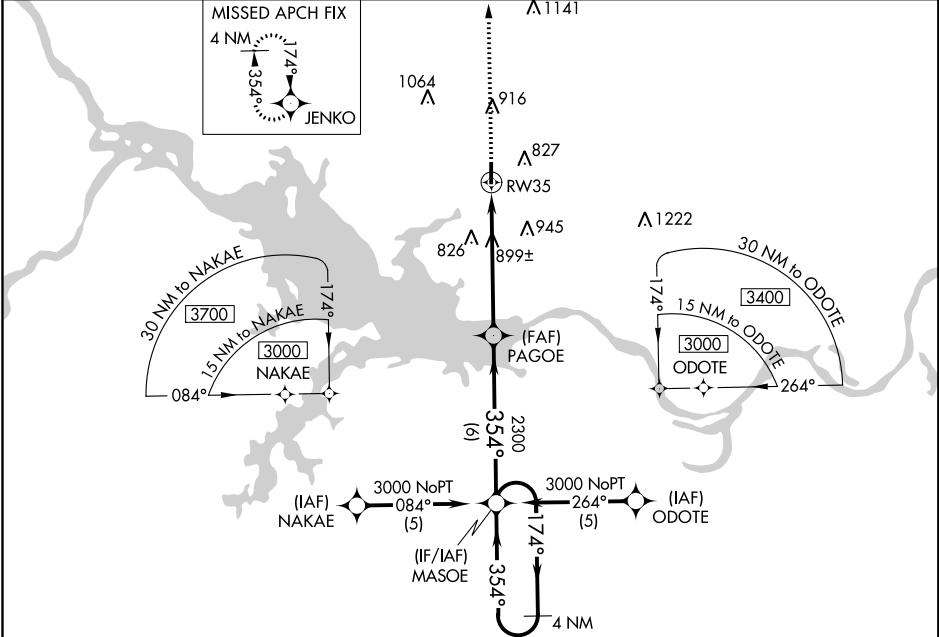

APP CRS 354°	Rwy Idg 4006
	TDZE 527
	Apt Elev 527

RNAV (GPS) RWY 35

SALLISAW MUNI (JSV)

▽ **NA** DME/DME RNP-0.3 NA. Night landing: Rwy 17 NA. Helicopter visibility reduction below 3/4 SM NA.

MISSED APPROACH: Climb to 3100 direct JENKO WP and hold.

AWOS-3 118.475	RAZORBACK APP CON * 120.9 343.75	UNICOM 122.7 (CTAF)
--------------------------	--	-------------------------------

CATEGORY	A	B	C	D
LNAV MDA	1160-1 633 (700-1)		1160-1 ³ / ₄ 633 (700-1 ³ / ₄)	NA
CIRCLING	1160-1 633 (700-1)		1160-1 ³ / ₄ 633 (700-1 ³ / ₄)	NA

SC-1, 25 FEB 2021 to 25 MAR 2021

SC-1, 25 FEB 2021 to 25 MAR 2021