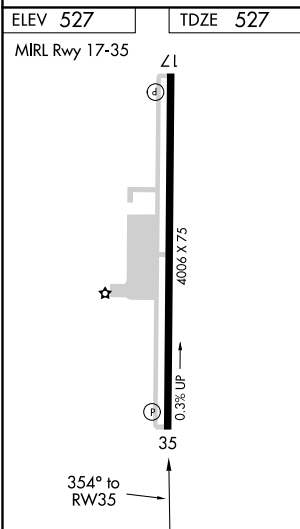

APP CRS 354°	Rwy Idg 4006
	TDZE 527
	Apt Elev 527

RNAV (GPS) RWY 35

SALLISAW MUNI (JSV)

▽ **NA** DME/DME RNP-0.3 NA. Night landing: Rwy 17 NA. Helicopter visibility reduction below 3/4 SM NA.

MISSED APPROACH: Climb to 3100 direct JENKO WP and hold.

AWOS-3 118.475	RAZORBACK APP CON * 120.9 343.75	UNICOM 122.7 (CTAF)

CATEGORY	A	B	C	D
LNAV MDA	1160-1 633 (700-1)		1160-1³/₄ 633 (700-1³/₄)	NA
CIRCLING	1160-1 633 (700-1)		1160-1³/₄ 633 (700-1³/₄)	NA

SC-1, 25 FEB 2021 to 25 MAR 2021

SC-1, 25 FEB 2021 to 25 MAR 2021