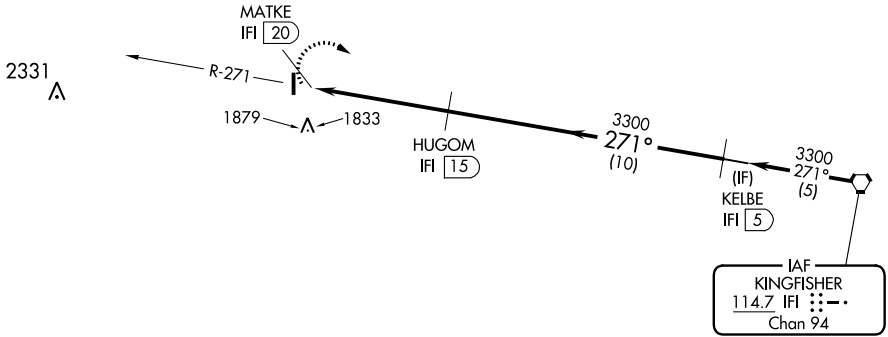

VORTAC IFI 114.7 Chan 94	APP CRS 271°	Rwy Idg TDZE Apt Elev 1551	N/A N/A 1551
--	------------------------	--	---------------------------

VOR/DME-A

WATONGA RGNL (JWG)

⚠ When local altimeter setting not received, use Clinton Rgnl altimeter setting and increase cll MDA 100 feet; increase Cat C visibility ¼ mile.

⚠ NA MISSED APPROACH: Climbing right turn to 3300 via IFI R-271 to IFI VORTAC.

AWOS-3
134.175

VANCE APP CON ★
126.75 346.325

UNICOM
122.8 (CTAF) 0

CATEGORY	A	B	C	D
CIRCLING	2180-1 629 (700-1)	2240-1¼ 689 (700-1¼)	2240-2 689 (700-2)	NA