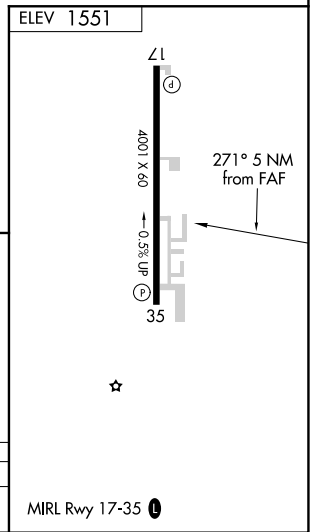

VORTAC IFI 114.7 Chan 94	APP CRS 271°	Rwy Idg TDZE Apt Elev 1551	N/A N/A 1551
--	------------------------	--	---------------------------

VOR/DME-A

WATONGA RGNL (JWG)

⚠ When local altimeter setting not received, use Clinton Rgnl altimeter setting and increase cll MDA 100 feet; increase Cat C visibility ¼ mile.

⚠ NA MISSED APPROACH: Climbing right turn to 3300 via IFI R-271 to IFI VORTAC.

AWOS-3
134.175

VANCE APP CON ★
126.75 346.325

UNICOM
122.8 (CTAF) 0

CATEGORY	A	B	C	D
CIRCLING	2180-1 629 (700-1)	2240-1¼ 689 (700-1¼)	2240-2 689 (700-2)	NA