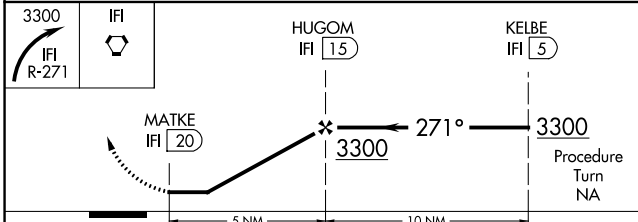

VORTAC IFI 114.7 Chan 94	APP CRS 271°	Rwy Idg TDZE Apt Elev 1551	N/A N/A 1551
--	------------------------	--	---------------------------

VOR/DME-A

WATONGA RGNL (JWG)

⚠ When local altimeter setting not received, use Clinton Rgnl altimeter setting and increase cll MDA 100 feet; increase Cat C visibility ¼ mile.

⚠ NA MISSED APPROACH: Climbing right turn to 3300 via IFI R-271 to IFI VORTAC.

AWOS-3
134.175

VANCE APP CON ★
126.75 346.325

UNICOM
122.8 (CTAF) 0

CATEGORY	A	B	C	D
CIRCLING	2180-1 629 (700-1)	2240-1¼ 689 (700-1¼)	2240-2 689 (700-2)	NA