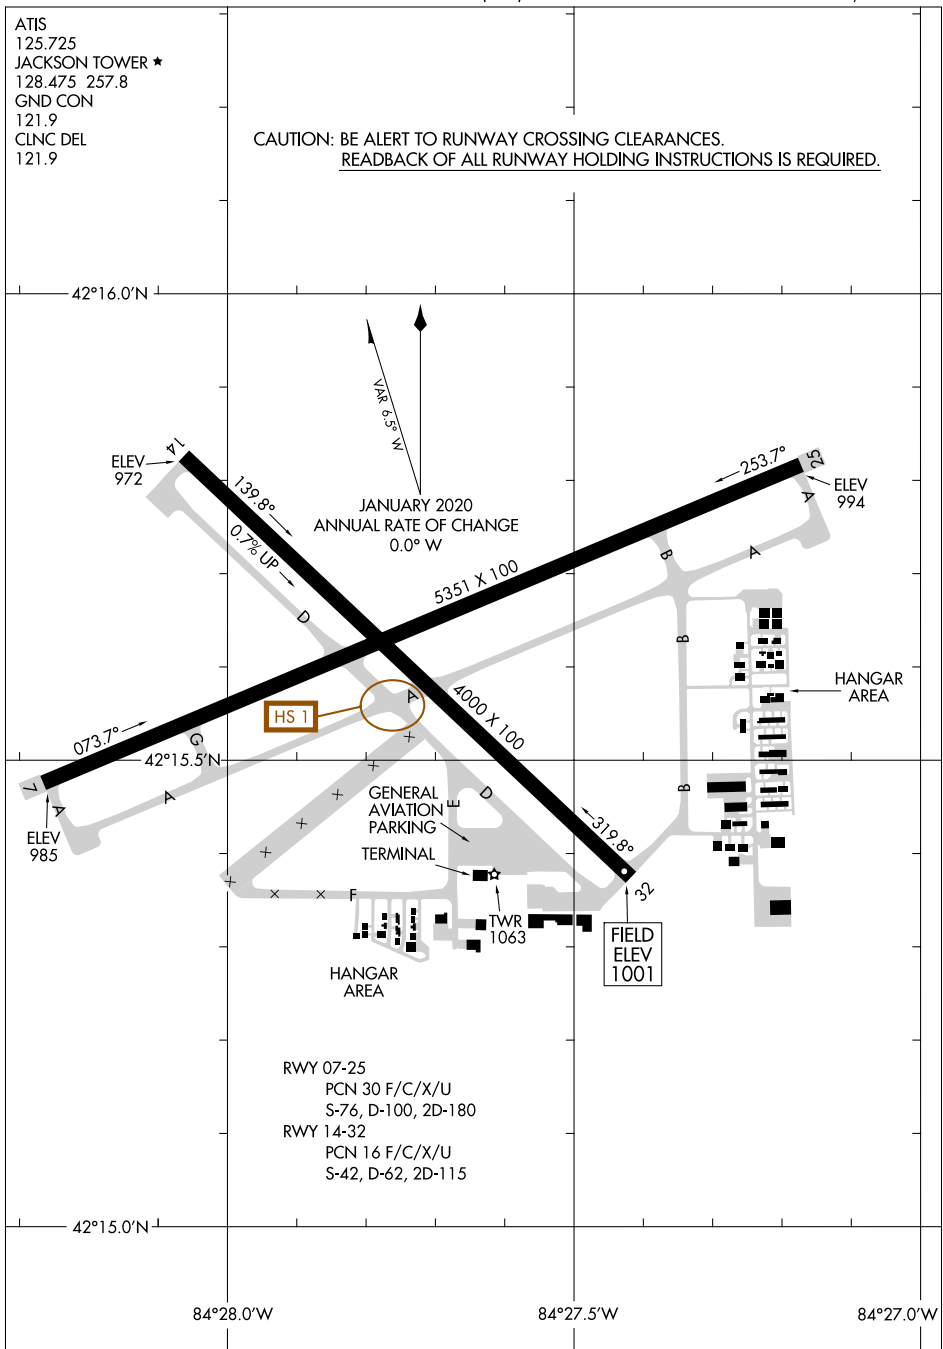

20086

AIRPORT DIAGRAM

JACKSON COUNTY-REYNOLDS FIELD (JXN)

AL-861 (FAA)

JACKSON, MICHIGAN

ATIS
 125.725
 JACKSON TOWER ★
 128.475 257.8
 GND CON
 121.9
 CLNC DEL
 121.9

CAUTION: BE ALERT TO RUNWAY CROSSING CLEARANCES.
READBACK OF ALL RUNWAY HOLDING INSTRUCTIONS IS REQUIRED.

EC-1, 25 FEB 2021 to 25 MAR 2021

EC-1, 25 FEB 2021 to 25 MAR 2021

AIRPORT DIAGRAM

20086

JACKSON, MICHIGAN

JACKSON COUNTY-REYNOLDS FIELD (JXN)