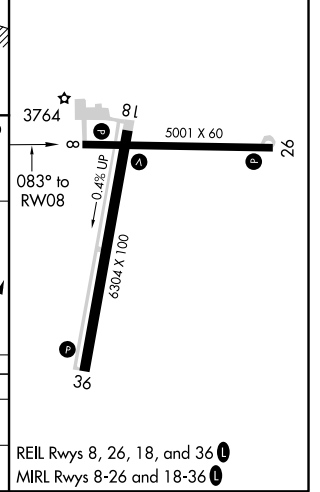

WAAS CH 97429 W08A	APP CRS 083°	Rwy Idg TDZE Apt Elev	5001 3685 3706
--	------------------------	-----------------------------	---

RNAV (GPS) RWY 8

SOUTHEAST COLORADO RGNL (LAA)

RNP APCH.	MISSED APPROACH: Climb to 4700 then climbing right turn to 6000 direct HADOD and hold.
	Rwy 8 helicopter visibility reduction below 3/4 SM NA.

ASOS 135.625	DENVER CENTER 133.4 377.175	UNICOM 122.8 (CTAF) 0
------------------------	---------------------------------------	---------------------------------

ELEV 3706	TDZE 3685
-----------	-----------

CATEGORY	A	B	C	D
LP MDA	4080-1	395 (400-1)	4080-1 1/8	395 (400-1 1/8)
LNAV MDA	4120-1	435 (500-1)	4120-1 1/4	435 (500-1 1/4)

SW-1, 25 FEB 2021 to 25 MAR 2021

SW-1, 25 FEB 2021 to 25 MAR 2021