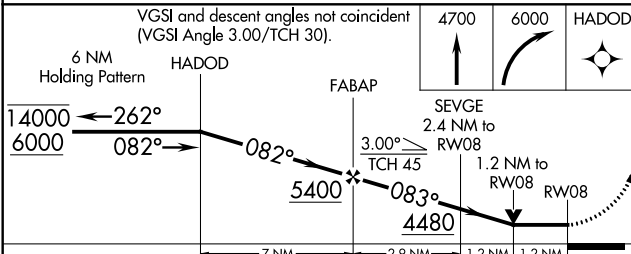

WAAS CH 97429 W08A	APP CRS 083°	Rwy Idg TDZE Apt Elev	5001 3685 3706

RNAV (GPS) RWY 8

SOUTHEAST COLORADO RGNL (LAA)

RNP APCH.	MISSED APPROACH: Climb to 4700 then climbing right turn to 6000 direct HADOD and hold.
	Rwy 8 helicopter visibility reduction below 3/4 SM NA.

ASOS 135.625	DENVER CENTER 133.4 377.175	UNICOM 122.8 (CTAF) 0