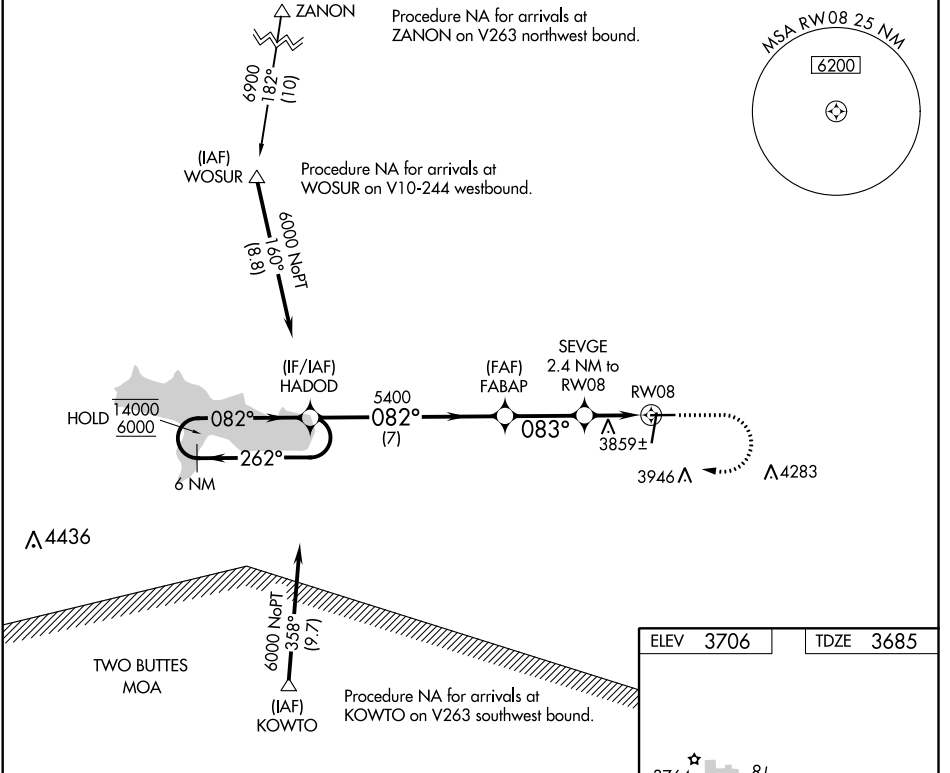

WAAS CH 97429 W08A	APP CRS 083°	Rwy Idg TDZE Apt Elev	5001 3685 3706
--	------------------------	-----------------------------	---

RNAV (GPS) RWY 8

SOUTHEAST COLORADO RGNL (LAA)

RNP APCH.	MISSED APPROACH: Climb to 4700 then climbing right turn to 6000 direct HADOD and hold.
	Rwy 8 helicopter visibility reduction below 3/4 SM NA.

ASOS 135.625	DENVER CENTER 133.4 377.175	UNICOM 122.8 (CTAF) 0
------------------------	---------------------------------------	---------------------------------

ELEV 3706	TDZE 3685
-----------	-----------

CATEGORY	A	B	C	D
LP MDA	4080-1	395 (400-1)	4080-1 1/8	395 (400-1 1/8)
LNAV MDA	4120-1	435 (500-1)	4120-1 1/4	435 (500-1 1/4)

SW-1, 25 FEB 2021 to 25 MAR 2021

SW-1, 25 FEB 2021 to 25 MAR 2021