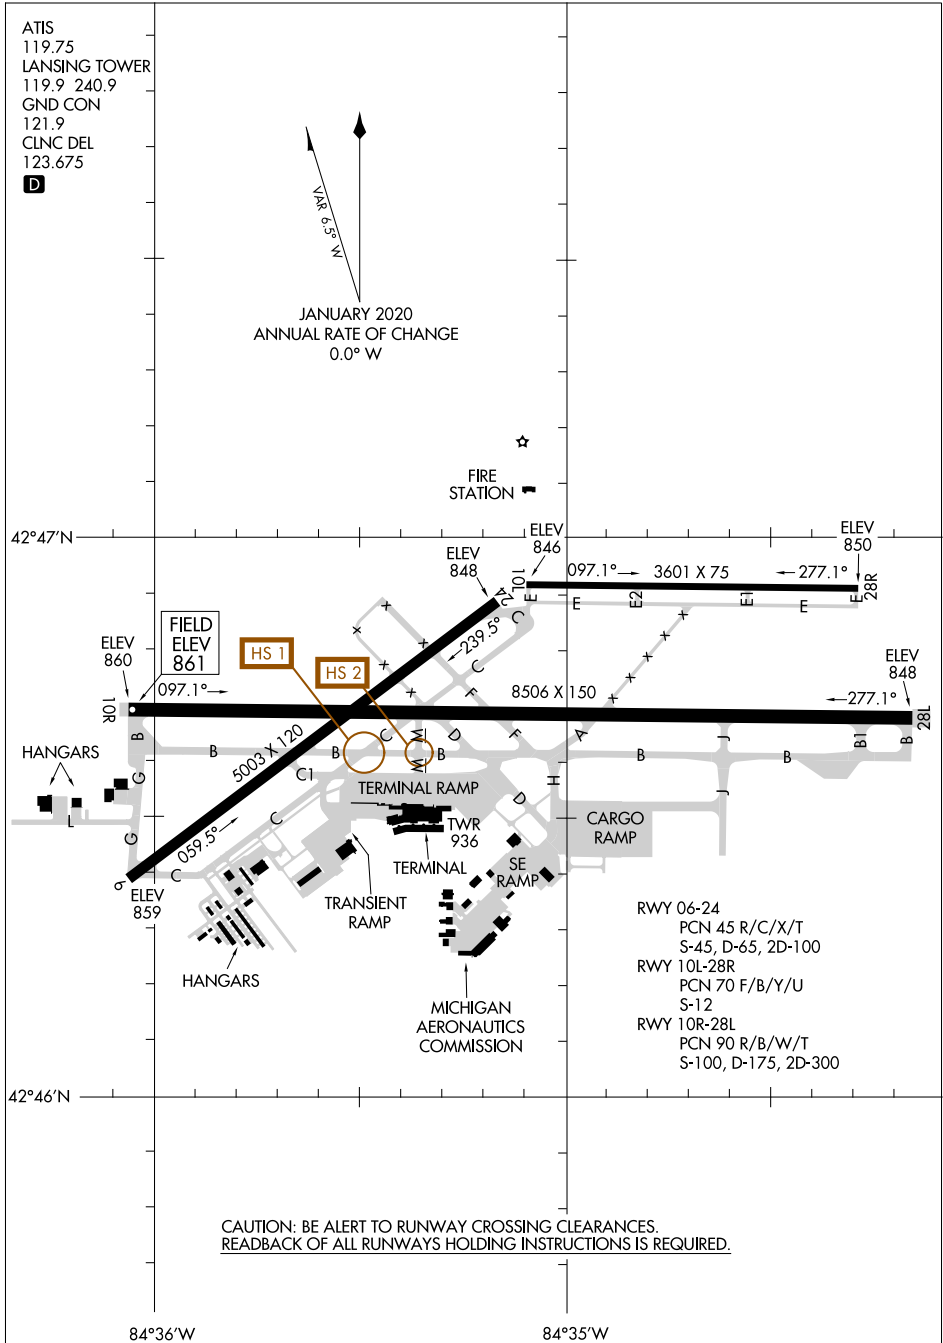

AIRPORT DIAGRAM

AL-224 (FAA)

CAPITAL REGION INTL (L.A.N)
LANSING, MICHIGAN

EC-1, 25 FEB 2021 to 25 MAR 2021

EC-1, 25 FEB 2021 to 25 MAR 2021