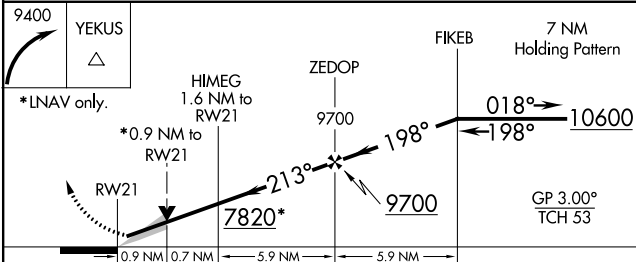

RNAV (GPS) RWY 21

LARAMIE RGNL (L.A.R.)

WAAS CH 72825 W21A	APP CRS 213°	Rwy Idg 8502
		TDZE 7277
		Apt Elev 7284

<p>-35°C</p>	<p>Circling to Rwy 30 NA at night. Baro-VNAV NA. DME/DME RNP-0.3 NA.</p>	<p>MISSED APPROACH: Climbing right turn to 9400 direct YEKUS and hold.</p>
--------------	--	--

ASOS 135.475	DENVER CENTER 125.9 284.7	UNICOM 123.05 (CTAF)
------------------------	-------------------------------------	--------------------------------

ELEV 7284		TDZE 7277
-----------	--	-----------