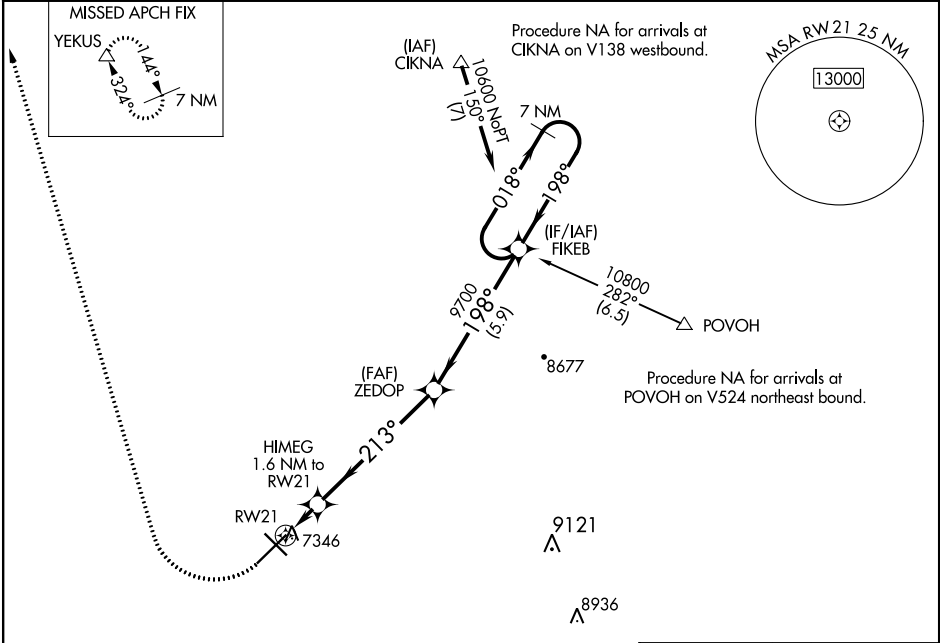

RNAV (GPS) RWY 21

LARAMIE RGNL (L.A.R.)

WAAS CH 72825 W21A	APP CRS 213°	Rwy Idg 8502
		TDZE 7277
		Apt Elev 7284

<p>-35°C</p>	<p>Circling to Rwy 30 NA at night. Baro-VNAV NA. DME/DME RNP-0.3 NA.</p>	<p>MISSED APPROACH: Climbing right turn to 9400 direct YEKUS and hold.</p>
--------------	--	--

ASOS 135.475	DENVER CENTER 125.9 284.7	UNICOM 123.05 (CTAF)
------------------------	-------------------------------------	--------------------------------

ELEV 7284		TDZE 7277
-----------	--	-----------

CATEGORY	A	B	C	D
LPV DA		7527-3/4	250 (300-3/4)	
LNAV/VNAV DA		7527-3/4	250 (300-3/4)	
LNAV MDA		7600-1	323 (400-1)	
CIRCLING	7660-1 376 (400-1)	7740-1 456 (500-1)	7740-1 1/2 456 (500-1 1/2)	7840-2 556 (500-2)

NW-1, 25 FEB 2021 to 25 MAR 2021

NW-1, 25 FEB 2021 to 25 MAR 2021