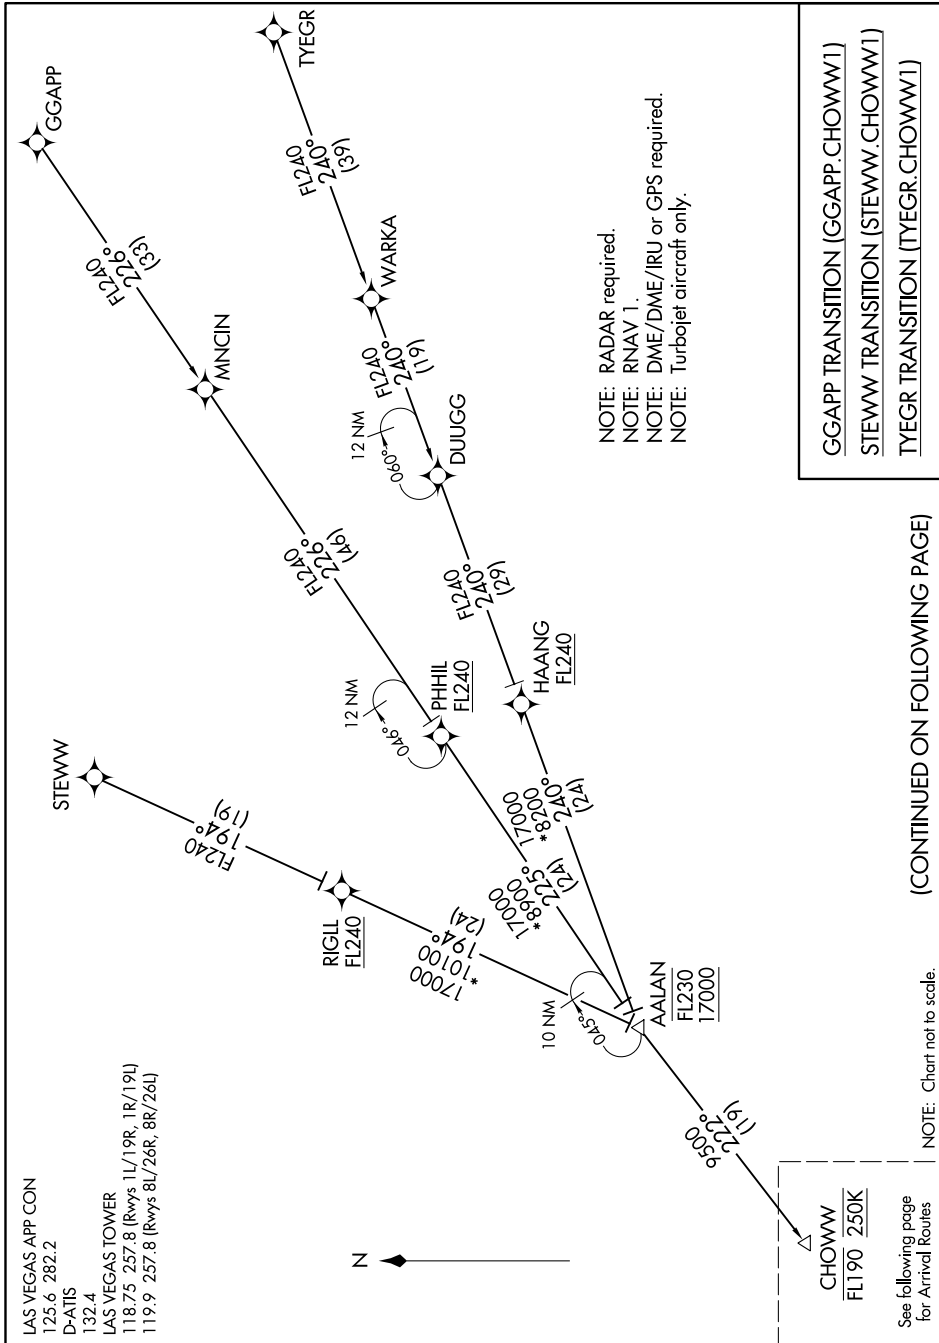

CHOWW ONE ARRIVAL (RNAV) Transition Routes

SW-4, 25 FEB 2021 to 25 MAR 2021

NOTE: RADAR required.
 NOTE: RNAV 1.
 NOTE: DME/DME/IRU or GPS required.
 NOTE: Turbojet aircraft only.

SW-4, 25 FEB 2021 to 25 MAR 2021