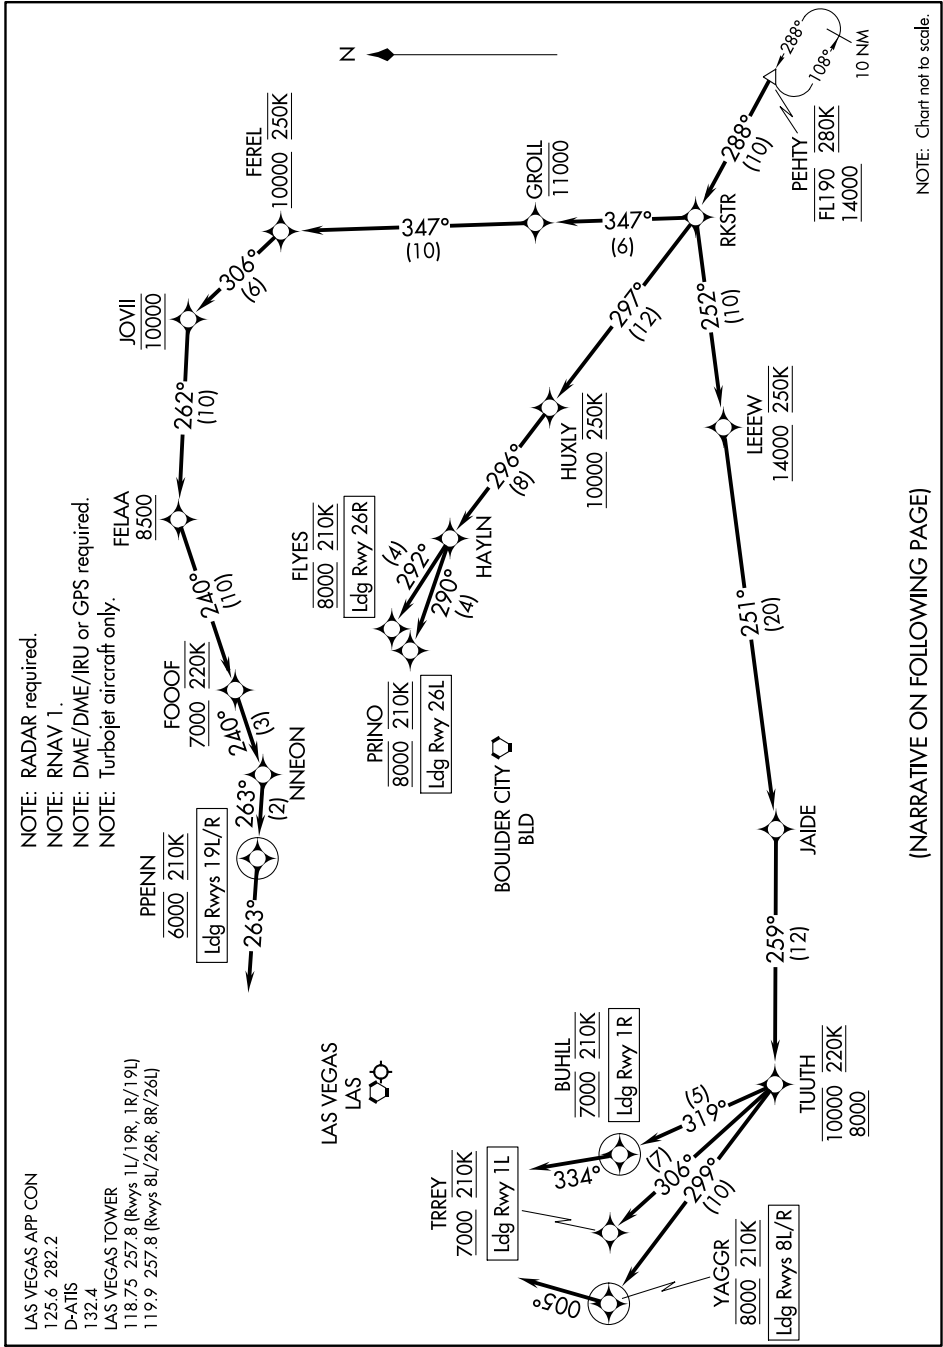

# RKSTR ONE ARRIVAL (RNAV) Arrival Routes

SW-4, 25 FEB 2021 to 25 MAR 2021

NOTE: RADAR required.  
NOTE: RNAV 1.  
NOTE: DME/DME/IRU or GPS required.  
NOTE: Turbojet aircraft only.

LAS VEGAS APP CON  
125.6 282.2  
D-AIS  
132.4  
LAS VEGAS TOWER  
118.75 257.8 (Rwys 1L/19R, 1R/19L)  
119.9 257.8 (Rwys 8L/26R, 8R/26L)

NOTE: Chart not to scale.

(NARRATIVE ON FOLLOWING PAGE)

SW-4, 25 FEB 2021 to 25 MAR 2021

# RKSTR ONE ARRIVAL (RNAV) Arrival Routes