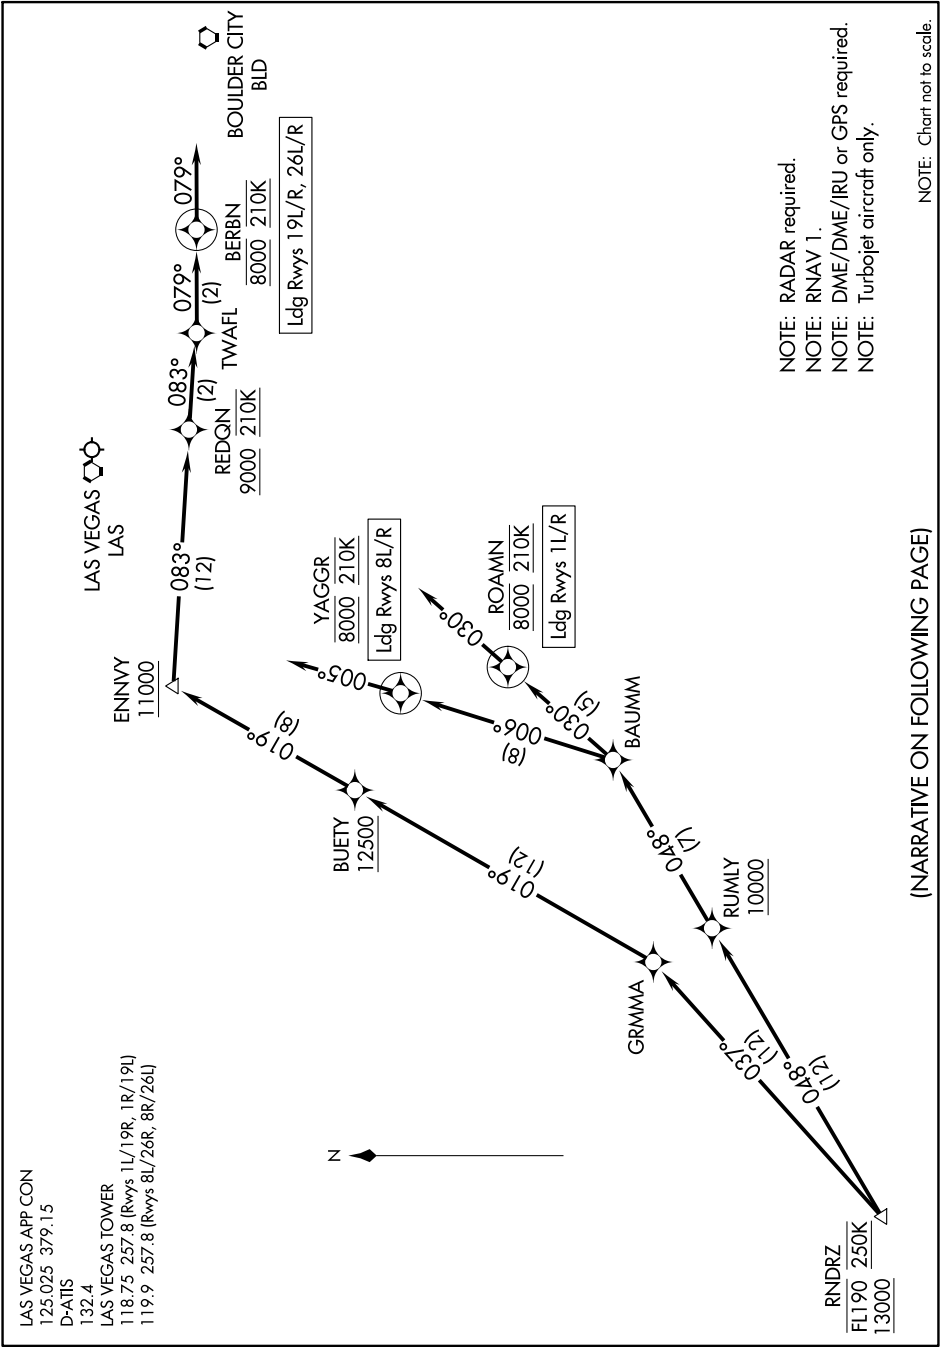

(RNRZ.RNRZ1) 21056

AL-662 (FAA)

MC CARRAN INTL (LAS)
LAS VEGAS, NEVADA

RNRZ ONE ARRIVAL (RNAV) Arrival Routes

SW-4, 25 FEB 2021 to 25 MAR 2021

NOTE: RADAR required.
 NOTE: RNAV 1.
 NOTE: DME/DME/IRU or GPS required.
 NOTE: Turbojet aircraft only.

NOTE: Chart not to scale.

(NARRATIVE ON FOLLOWING PAGE)

SW-4, 25 FEB 2021 to 25 MAR 2021

RNRZ ONE ARRIVAL (RNAV) Arrival Routes

(RNRZ.RNRZ1) 25FEB21

LAS VEGAS, NEVADA
MC CARRAN INTL (LAS)