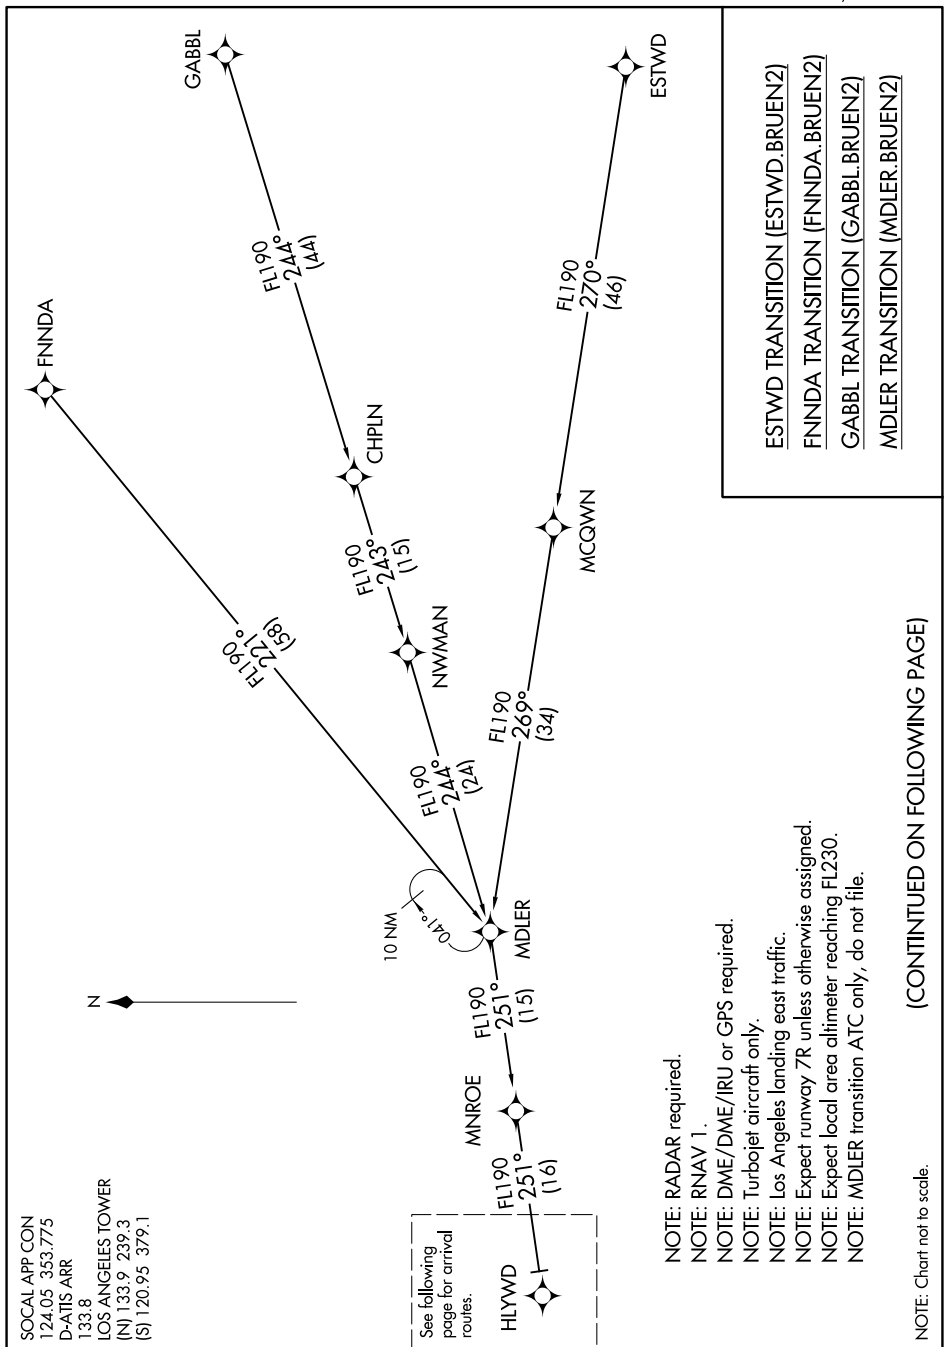

# BRUEN TWO ARRIVAL (RNAV) Transition Routes

SW-3, 25 FEB 2021 to 25 MAR 2021

SW-3, 25 FEB 2021 to 25 MAR 2021