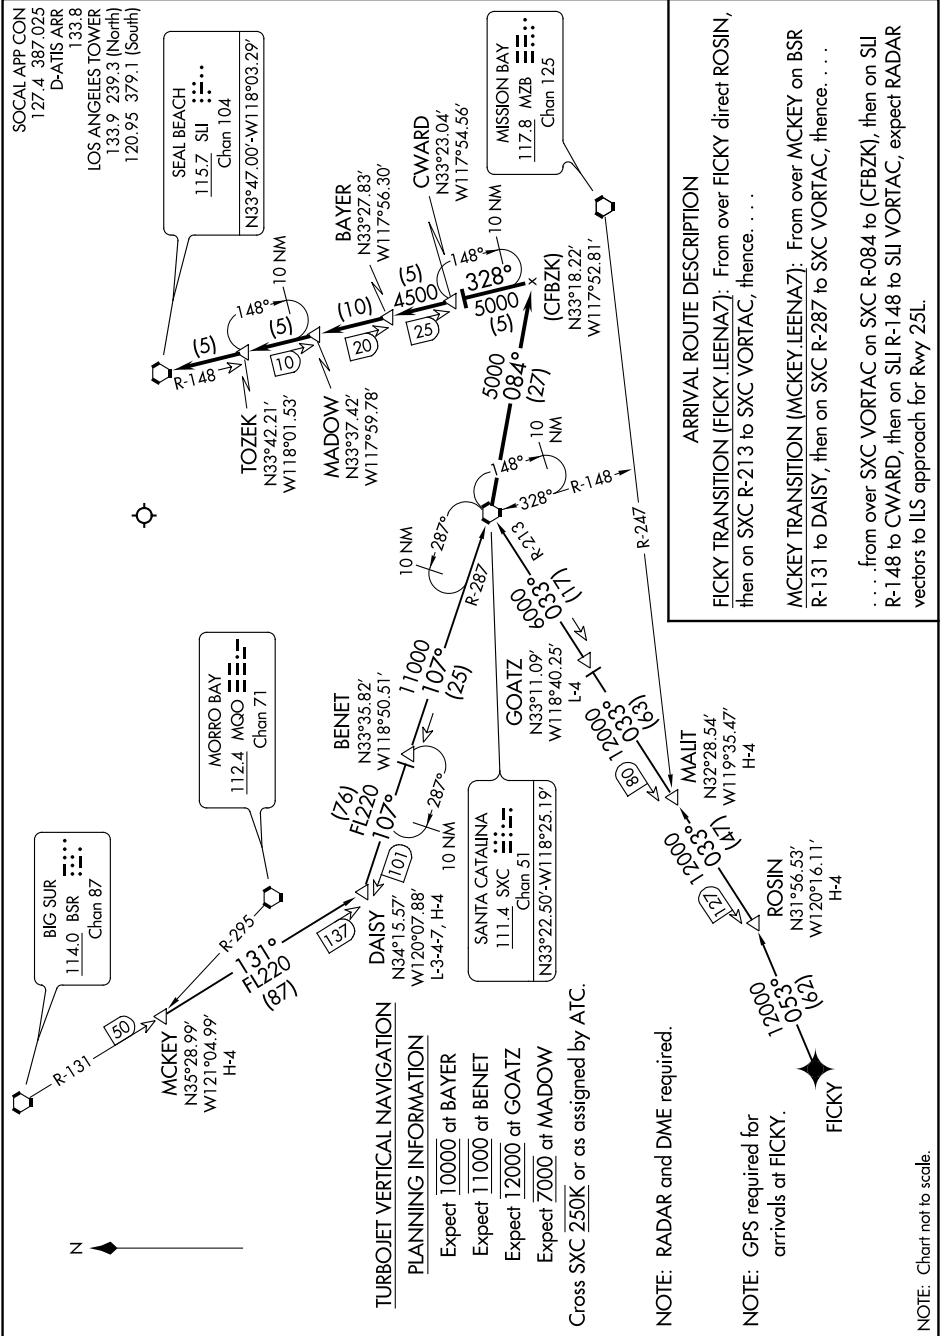

LEENA SEVEN ARRIVAL

AL-237 (FAA)

LOS ANGELES INTL (LAX)
LOS ANGELES, CALIFORNIA

SW-3, 25 FEB 2021 to 25 MAR 2021

SW-3, 25 FEB 2021 to 25 MAR 2021

LEENA SEVEN ARRIVAL

LOS ANGELES, CALIFORNIA
LOS ANGELES INTL (LAX)