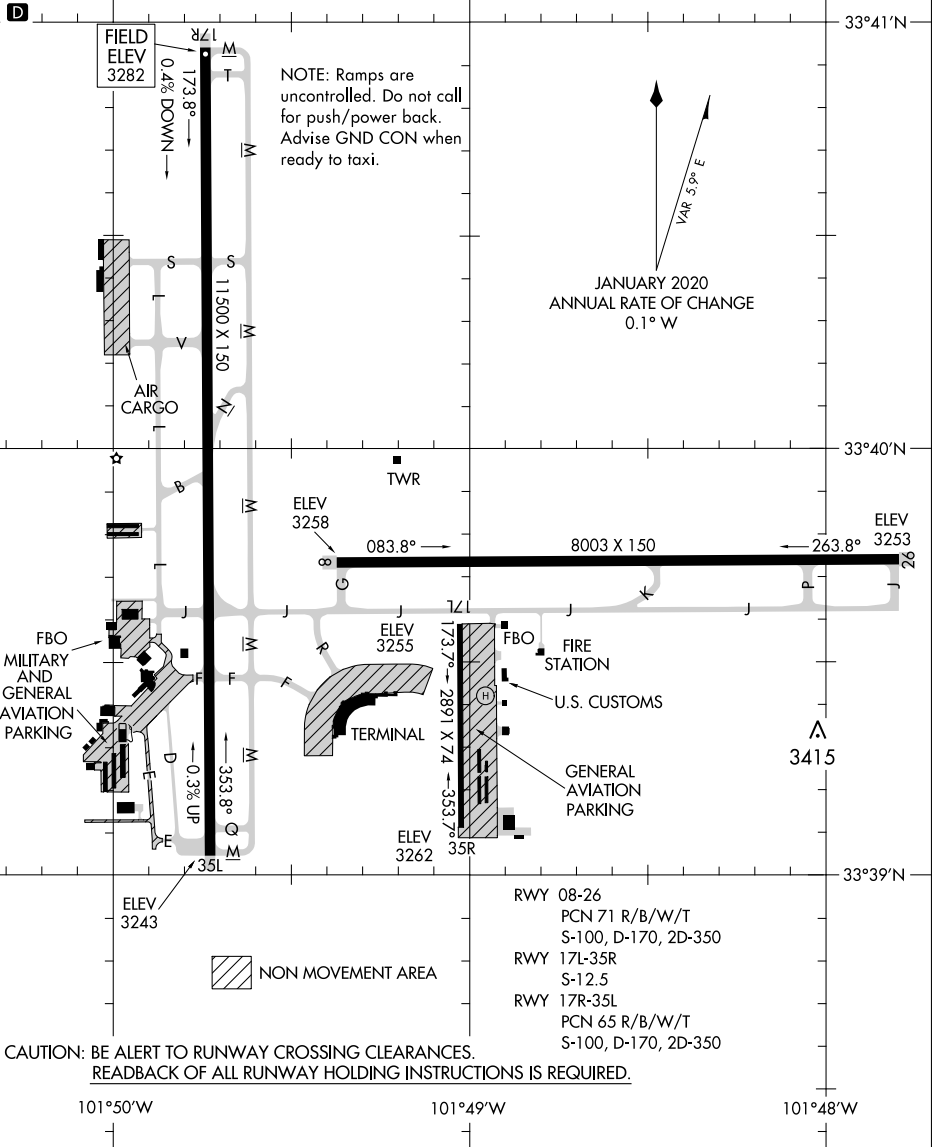

# AIRPORT DIAGRAM

ATIS  
 125.3 270.275  
 LUBBOCK TOWER  
 120.5 239.3  
 GND CON  
 121.9 348.6  
 CLNC DEL  
 125.8 281.55

SC-2, 25 FEB 2021 to 25 MAR 2021

SC-2, 25 FEB 2021 to 25 MAR 2021